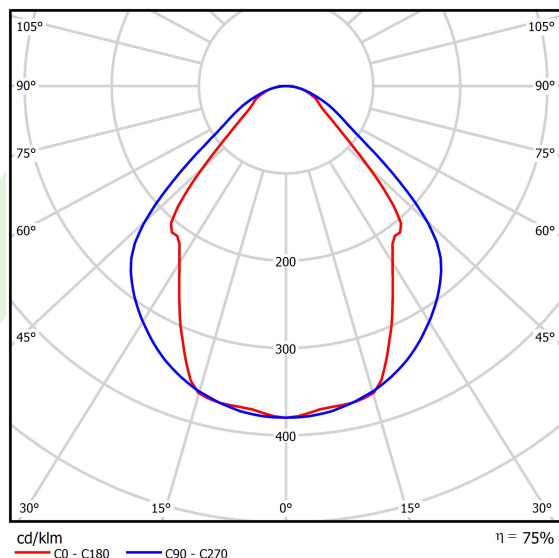

Mechanical data

Assembly	directly mounted to ceiling construction or surface mounted on slings
Material	aluminum
Color	anodised aluminum
Diffuser	Micro-PRM (micro-prismatic diffuser PMMA)
Impact resistant	IK04
Weight [kg]	5,29
Dimensions [mm]	2247 x 63 x 74

A graph of light