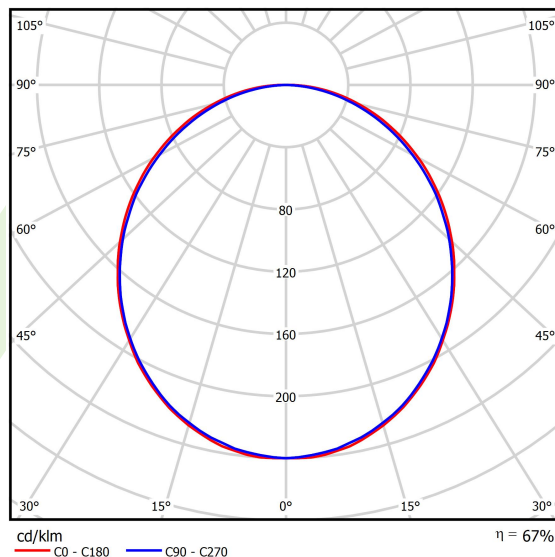

## Light and electrical data

Light source	LED
Luminous flux LED [lm]	9130
LED power [W]	46,8
Luminaire luminous flux [lm]	6086
Power of luminaire [W]	49,1
Luminaire's light efficiency [lm/W]	124
Color of the light [K]	4000
CRI	>80
SDCM (LED sources)	3
Beam angle [°]	(C0-C180) / (C90-C270) - 109° / 107,2°
Photobiological risk class (IEC/EN 62471)	RG0
Protection against electric shock	I
Protection degree	IP44
Voltage	220..240 V, 50..60 Hz
Lifetime of LED sources [h]	100000 (1) / 147000 (2)
Lx/By	L80/B10 (1) / L70/B50 (2)
Operating temperature range [°C]	5 ÷ 30
Driver	standard on/off (E)
Power factor cos φ	>0,95
Circuit load capacity	15 (B10), 25 (B16), 24 (C10), 38 (C16)

**A graph of light**