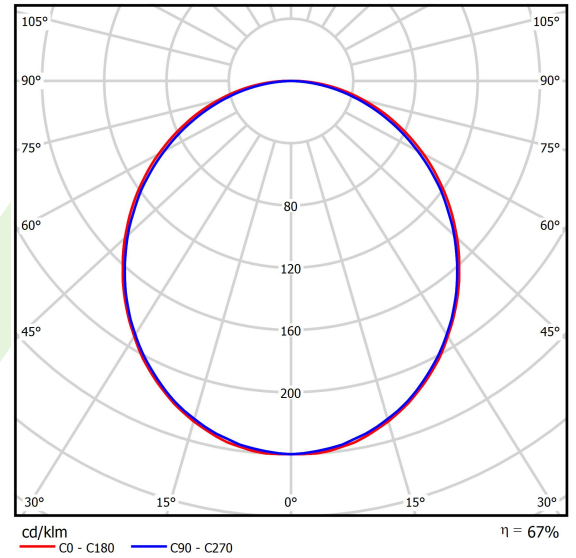

## Light and electrical data

Light source	LED
Luminous flux LED [lm]	9130
LED power [W]	46,8
Luminaire luminous flux [lm]	6086
Power of luminaire [W]	49,1
Luminaire's light efficiency [lm/W]	124
Color of the light [K]	4000
CRI	>80
SDCM (LED sources)	3
Beam angle [°]	(C0-C180) / (C90-C270) - 109° / 107,2°
Photobiological risk class (IEC/EN 62471)	RG0
Protection against electric shock	I
Protection degree	IP44
Voltage	220..240 V, 50..60 Hz
Lifetime of LED sources [h]	100000 (1) / 147000 (2)
Lx/By	L80/B10 (1) / L70/B50 (2)
Operating temperature range [°C]	5 ÷ 30
Driver	standard on/off (E)
Power factor cos φ	>0,95
Circuit load capacity	15 (B10), 25 (B16), 24 (C10), 38 (C16)

**A graph of light**