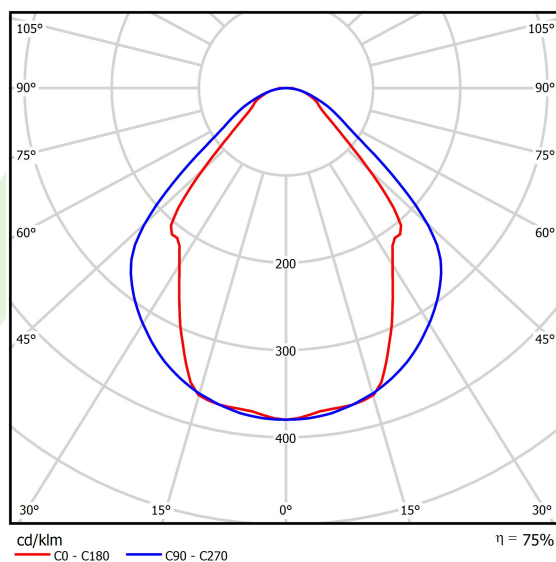

Mechanical data

Assembly	directly mounted to ceiling construction or surface mounted on slings
Material	aluminum
Color	anodised aluminum
Diffuser	Micro-PRM (micro-prismatic diffuser PMMA)
Impact resistant	IK04
Weight [kg]	2,71
Dimensions [mm]	1122 x 63 x 74

A graph of light