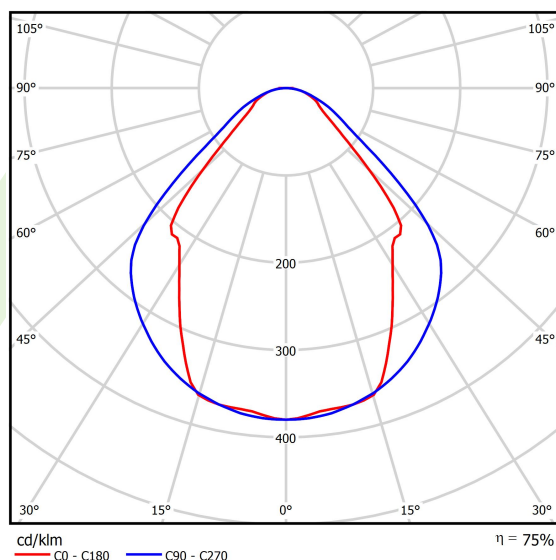

Mechanical data

Assembly	directly mounted to ceiling construction or surface mounted on slings
Material	aluminum
Color	anodised aluminum
Diffuser	Micro-PRM (micro-prismatic diffuser PMMA)
Impact resistant	IK04
Weight [kg]	1,62
Dimensions [mm]	567 x 63 x 74

A graph of light