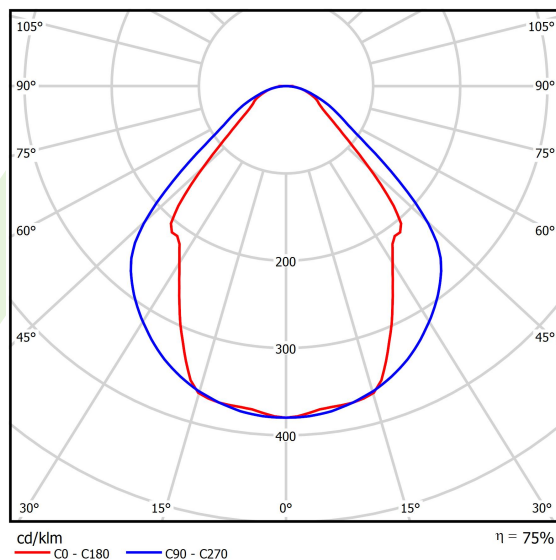

Mechanical data

Assembly	directly mounted to ceiling construction or surface mounted on slings
Material	aluminum
Color	anodised aluminum
Diffuser	Micro-PRM (micro-prismatic diffuser PMMA)
Impact resistant	IK04
Weight [kg]	4,3
Dimensions [mm]	2247 x 63 x 74

A graph of light