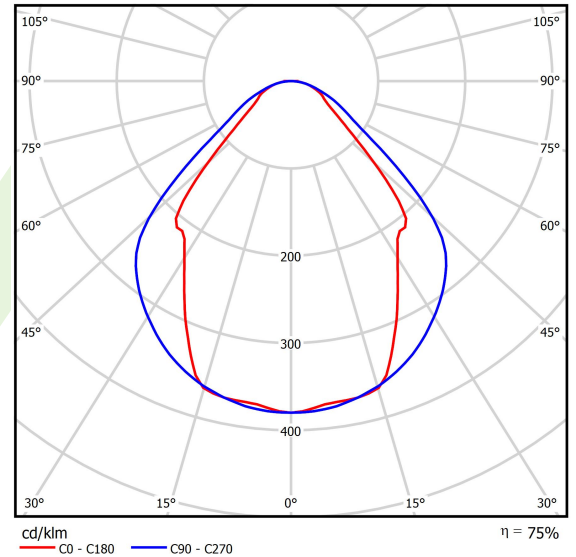

## Light and electrical data

Light source	LED
Luminous flux LED [lm]	2617
LED power [W]	13,3
Luminaire luminous flux [lm]	1971
Power of luminaire [W]	14,4
Luminaire's light efficiency [lm/W]	136,9
Color of the light [K]	4000
CRI	>80
SDCM (LED sources)	3
Beam angle [°]	(C0-C180) / (C90-C270) - 82,8° / 97,2°
Photobiological risk class (IEC/EN 62471)	RG0
Protection against electric shock	I
Protection degree	IP44
Voltage	220..240 V, 50..60 Hz
Lifetime of LED sources [h]	100000 (1) / 147000 (2)
Lx/By	L80/B10 (1) / L70/B50 (2)
Operating temperature range [°C]	5 ÷ 30
Driver	standard on/off (E)
Power factor cos φ	>0,95
Circuit load capacity	46 (B10), 74 (B16), 72 (C10), 115 (C16)

**A graph of light**