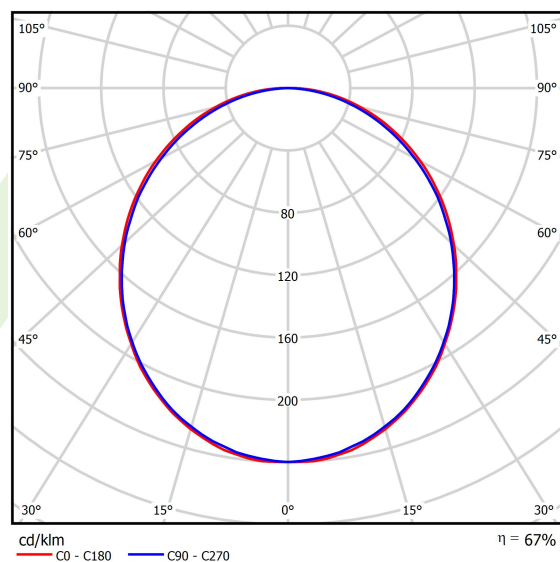

Mechanical data

Assembly	directly mounted to ceiling construction or surface mounted on slings
Material	aluminum
Color	anodised aluminum
Diffuser	PLX (PMMA opal)
Impact resistant	IK04
Weight [kg]	3,4
Dimensions [mm]	1407 x 63 x 74

A graph of light