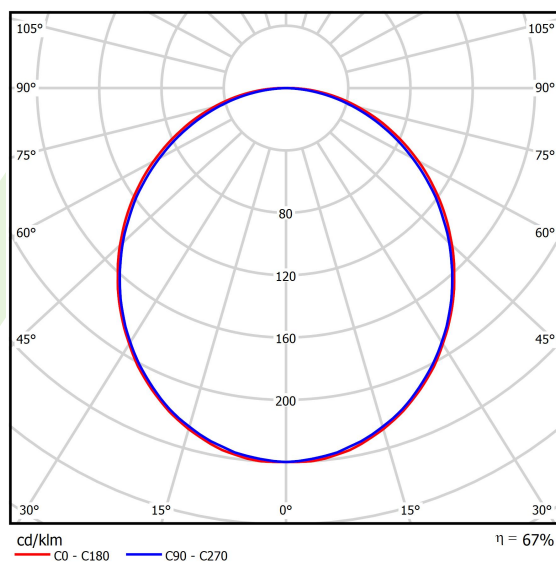

Mechanical data

Assembly	directly mounted to ceiling construction or surface mounted on slings
Material	aluminum
Color	anodised aluminum
Diffuser	PLX (PMMA opal)
Impact resistant	IK04
Weight [kg]	3,4
Dimensions [mm]	1407 x 63 x 74

A graph of light