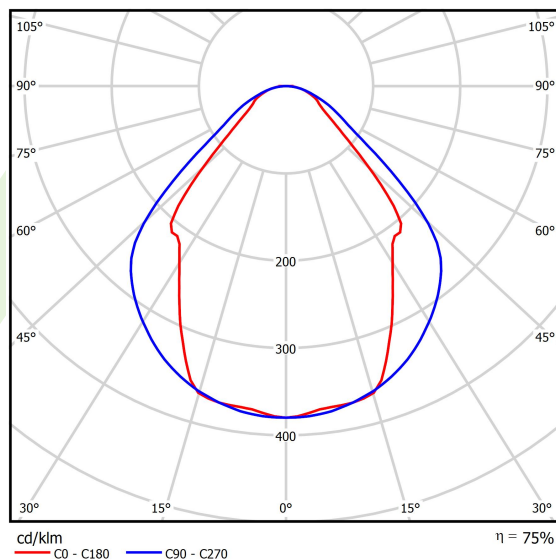

Mechanical data

Assembly	directly mounted to ceiling construction or surface mounted on slings
Material	aluminum
Color	anodised aluminum
Diffuser	Micro-PRM (micro-prismatic diffuser PMMA)
Impact resistant	IK04
Weight [kg]	3,4
Dimensions [mm]	1407 x 63 x 74

A graph of light