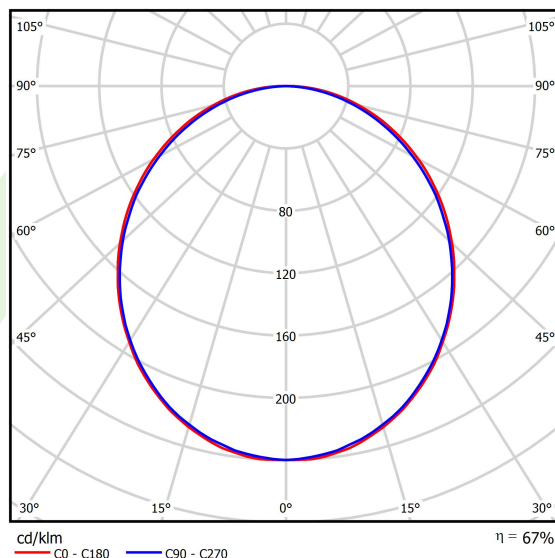

Mechanical data

Assembly	directly mounted to ceiling construction or surface mounted on slings
Material	aluminum
Color	anodised aluminum
Diffuser	PLX (PMMA opal)
Impact resistant	IK04
Weight [kg]	4,08
Dimensions [mm]	1687 x 63 x 74

A graph of light