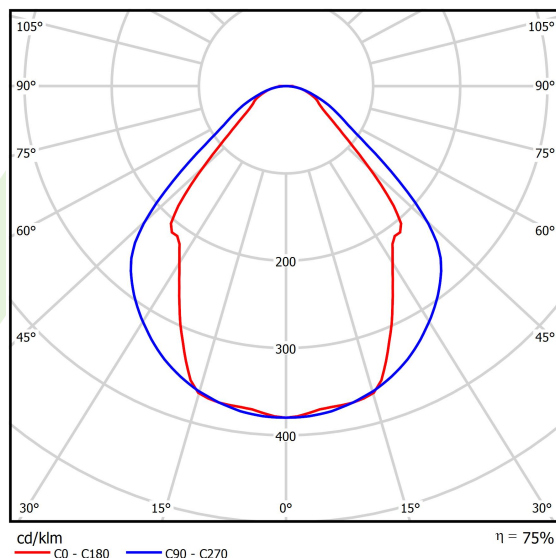

## Light and electrical data

Light source	LED
Luminous flux LED [lm]	4406
LED power [W]	23,4
Luminaire luminous flux [lm]	3319
Power of luminaire [W]	24,7
Luminaire's light efficiency [lm/W]	134,4
Color of the light [K]	3000
CRI	>80
SDCM (LED sources)	3
Beam angle [°]	(C0-C180) / (C90-C270) - 82,8° / 97,2°
Photobiological risk class (IEC/EN 62471)	RG0
Protection against electric shock	I
Protection degree	IP44
Voltage	220..240 V, 50..60 Hz
Lifetime of LED sources [h]	100000 (1) / 147000 (2)
Lx/By	L80/B10 (1) / L70/B50 (2)
Operating temperature range [°C]	5 ÷ 30
Driver	standard on/off (E)
Power factor cos φ	>0,95
Circuit load capacity	30 (B10), 48 (B16), 43 (C10), 70 (C16)

**A graph of light**