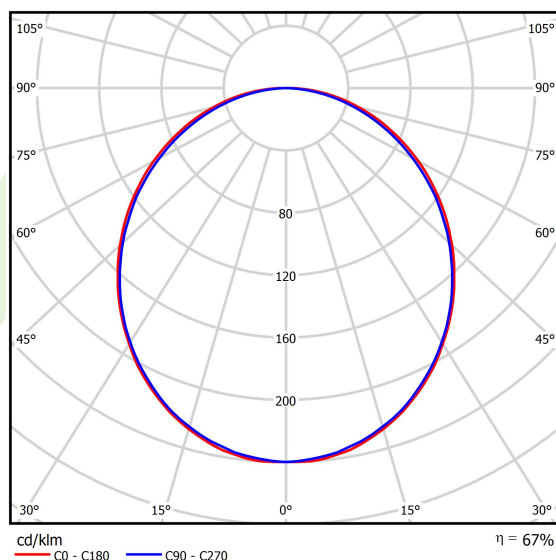

## Light and electrical data

Light source	LED
Luminous flux LED [lm]	4565
LED power [W]	23,4
Luminaire luminous flux [lm]	3043
Power of luminaire [W]	24,7
Luminaire's light efficiency [lm/W]	123,2
Color of the light [K]	4000
CRI	>80
SDCM (LED sources)	3
Beam angle [°]	(C0-C180) / (C90-C270) - 109° / 107,2°
Photobiological risk class (IEC/EN 62471)	RG0
Protection against electric shock	I
Protection degree	IP44
Voltage	220..240 V, 50..60 Hz
Lifetime of LED sources [h]	100000 (1) / 147000 (2)
Lx/By	L80/B10 (1) / L70/B50 (2)
Operating temperature range [°C]	5 ÷ 30
Driver	DIM DALI (EDD)
Power factor cos φ	>0,95
Circuit load capacity	17 (B10), 28 (B16), 26 (C10), 41 (C16)

**A graph of light**