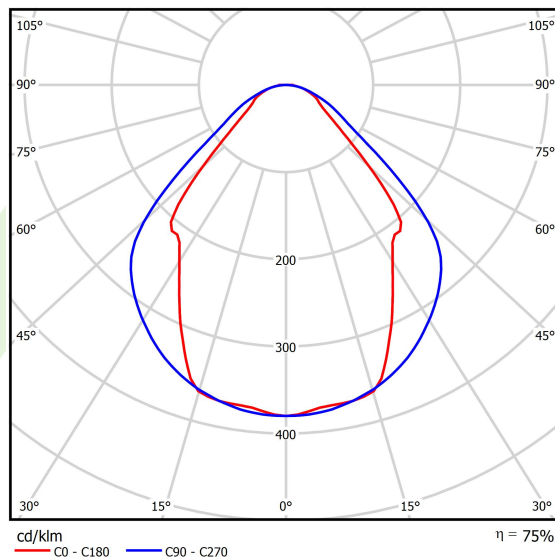

## Light and electrical data

Light source	LED
Luminous flux LED [lm]	8811
LED power [W]	46,8
Luminaire luminous flux [lm]	6636
Power of luminaire [W]	49,1
Luminaire's light efficiency [lm/W]	135,2
Color of the light [K]	3000
CRI	>80
SDCM (LED sources)	3
Beam angle [°]	(C0-C180) / (C90-C270) - 82,8° / 97,2°
Photobiological risk class (IEC/EN 62471)	RG0
Protection against electric shock	I
Protection degree	IP44
Voltage	220..240 V, 50..60 Hz
Lifetime of LED sources [h]	100000 (1) / 147000 (2)
Lx/By	L80/B10 (1) / L70/B50 (2)
Operating temperature range [°C]	5 ÷ 30
Driver	DIM DALI (EDD)
Power factor cos φ	>0,95
Circuit load capacity	14 (B10), 23 (B16), 22 (C10), 35 (C16)

**A graph of light**