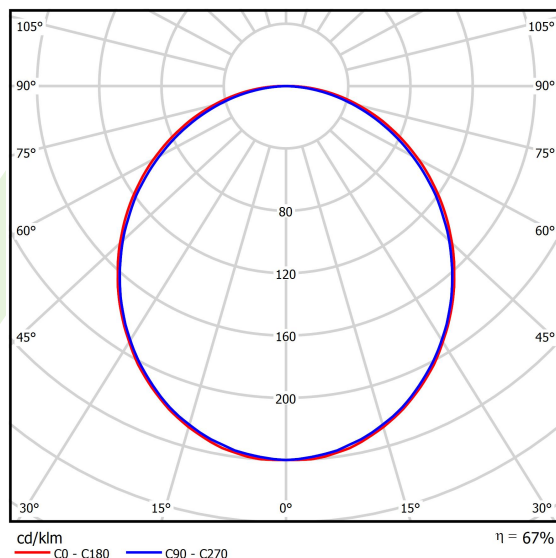

## Light and electrical data

Light source	LED
Luminous flux LED [lm]	9130
LED power [W]	46,8
Luminaire luminous flux [lm]	6086
Power of luminaire [W]	49,1
Luminaire's light efficiency [lm/W]	124
Color of the light [K]	4000
CRI	>80
SDCM (LED sources)	3
Beam angle [°]	(C0-C180) / (C90-C270) - 109° / 107,2°
Photobiological risk class (IEC/EN 62471)	RG0
Protection against electric shock	I
Protection degree	IP44
Voltage	220..240 V, 50..60 Hz
Lifetime of LED sources [h]	100000 (1) / 147000 (2)
Lx/By	L80/B10 (1) / L70/B50 (2)
Operating temperature range [°C]	5 ÷ 30
Driver	standard on/off (E)
Power factor cos φ	>0,95
Circuit load capacity	15 (B10), 25 (B16), 24 (C10), 38 (C16)

**A graph of light**