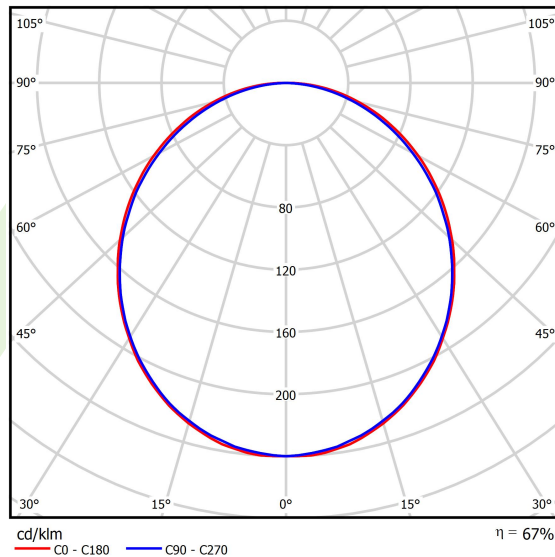

## Light and electrical data

Light source	LED
Luminous flux LED [lm]	3158
LED power [W]	17,1
Luminaire luminous flux [lm]	2105
Power of luminaire [W]	18,3
Luminaire's light efficiency [lm/W]	115
Color of the light [K]	3000
CRI	>80
SDCM (LED sources)	3
Beam angle [°]	(C0-C180) / (C90-C270) - 109° / 107,2°
Photobiological risk class (IEC/EN 62471)	RG0
Protection against electric shock	I
Protection degree	IP44
Voltage	220..240 V, 50..60 Hz
Lifetime of LED sources [h]	100000 (1) / 147000 (2)
Lx/By	L80/B10 (1) / L70/B50 (2)
Operating temperature range [°C]	5 ÷ 30
Driver	DIM DALI (EDD)
Power factor cos φ	>0,95
Circuit load capacity	17 (B10), 28 (B16), 26 (C10), 41 (C16)

## A graph of light