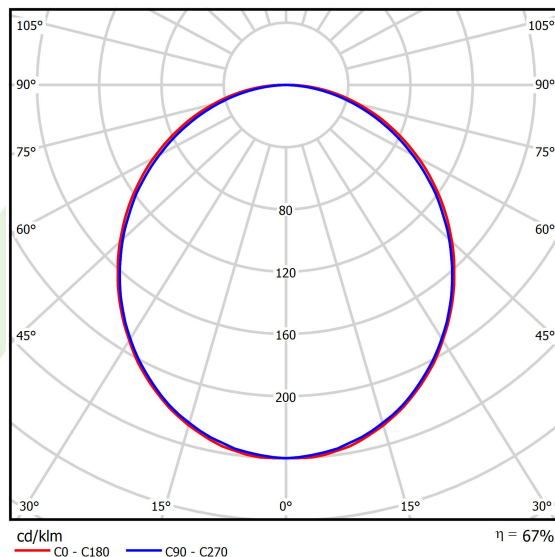

## Light and electrical data

Light source	LED
Luminous flux LED [lm]	3158
LED power [W]	17,1
Luminaire luminous flux [lm]	2105
Power of luminaire [W]	18,3
Luminaire's light efficiency [lm/W]	115
Color of the light [K]	3000
CRI	>80
SDCM (LED sources)	3
Beam angle [°]	(C0-C180) / (C90-C270) - 109° / 107,2°
Photobiological risk class (IEC/EN 62471)	RG0
Protection against electric shock	I
Protection degree	IP44
Voltage	220..240 V, 50..60 Hz
Lifetime of LED sources [h]	100000 (1) / 147000 (2)
Lx/By	L80/B10 (1) / L70/B50 (2)
Operating temperature range [°C]	5 ÷ 30
Driver	DIM DALI (EDD)
Power factor cos φ	>0,95
Circuit load capacity	17 (B10), 28 (B16), 26 (C10), 41 (C16)

**A graph of light**