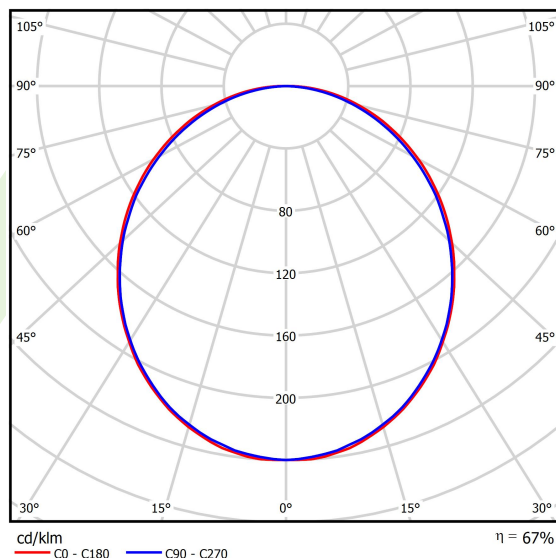

## Light and electrical data

Light source	LED
Luminous flux LED [lm]	2617
LED power [W]	13,3
Luminaire luminous flux [lm]	1744
Power of luminaire [W]	14,4
Luminaire's light efficiency [lm/W]	121,1
Color of the light [K]	4000
CRI	>80
SDCM (LED sources)	3
Beam angle [°]	(C0-C180) / (C90-C270) - 109° / 107,2°
Photobiological risk class (IEC/EN 62471)	RG0
Protection against electric shock	I
Protection degree	IP44
Voltage	220..240 V, 50..60 Hz
Lifetime of LED sources [h]	100000 (1) / 147000 (2)
Lx/By	L80/B10 (1) / L70/B50 (2)
Operating temperature range [°C]	5 ÷ 30
Driver	DIM DALI (EDD)
Power factor cos φ	>0,95
Circuit load capacity	14 (B10), 24 (B16), 22 (C10), 36 (C16)

**A graph of light**