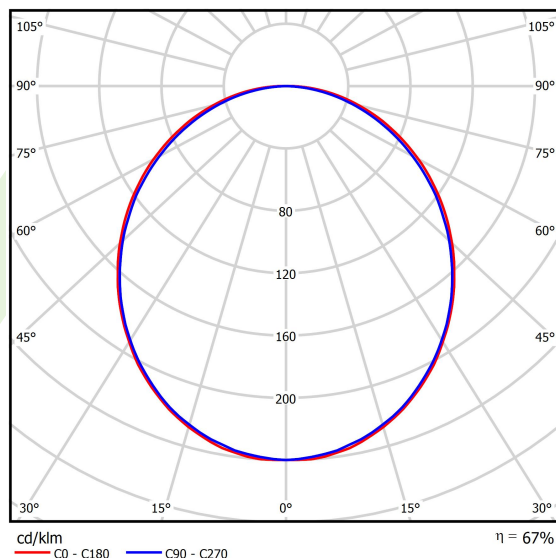

Mechanical data

Assembly	directly mounted to ceiling construction or surface mounted on slings using accessories
Material	aluminum
Color	anodised aluminum
Diffuser	PLX (PMMA opal)
Impact resistant	IK04
Weight [kg]	2,7
Dimensions [mm]	1132 x 63 x 74

A graph of light