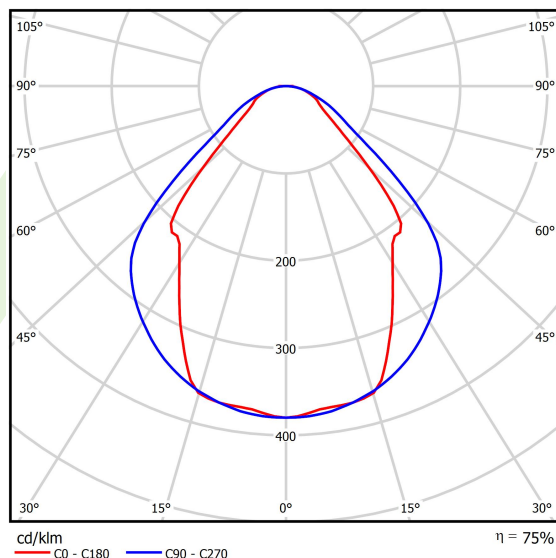

## Light and electrical data

Light source	LED
Luminous flux LED [lm]	1420
LED power [W]	8
Luminaire luminous flux [lm]	1070
Power of luminaire [W]	9
Luminaire's light efficiency [lm/W]	118,9
Color of the light [K]	4000
CRI	>80
SDCM (LED sources)	3
Beam angle [°]	(C0-C180) / (C90-C270) - 82,8° / 97,2°
Photobiological risk class (IEC/EN 62471)	RG0
Protection against electric shock	I
Protection degree	IP44
Voltage	220..240 V, 50..60 Hz
Lifetime of LED sources [h]	100000 (1) / 147000 (2)
Lx/By	L80/B10 (1) / L70/B50 (2)
Operating temperature range [°C]	5 ÷ 30
Driver	standard on/off (E)
Power factor cos φ	>0,9
Circuit load capacity	23 (B10), 36 (B16), 35(C10), 60 (C16)

**A graph of light**