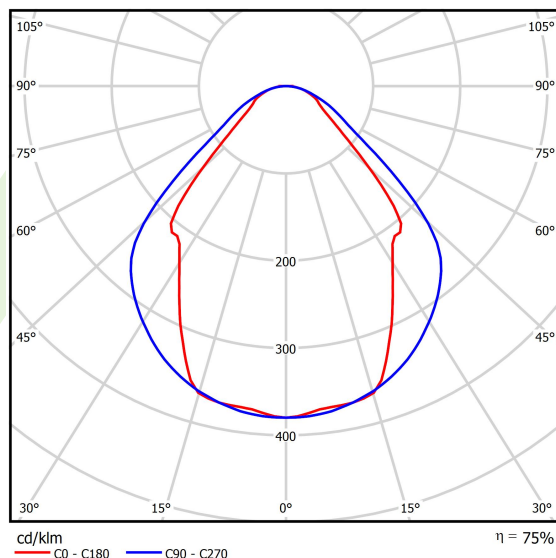

## Light and electrical data

Light source	LED
Luminous flux LED [lm]	1349
LED power [W]	8
Luminaire luminous flux [lm]	1016
Power of luminaire [W]	9
Luminaire's light efficiency [lm/W]	112,9
Color of the light [K]	3000
CRI	>80
SDCM (LED sources)	3
Beam angle [°]	(C0-C180) / (C90-C270) - 82,8° / 97,2°
Photobiological risk class (IEC/EN 62471)	RG0
Protection against electric shock	I
Protection degree	IP44
Voltage	220..240 V, 50..60 Hz
Lifetime of LED sources [h]	100000 (1) / 147000 (2)
Lx/By	L80/B10 (1) / L70/B50 (2)
Operating temperature range [°C]	5 ÷ 30
Driver	standard on/off (E)
Power factor cos φ	>0,9
Circuit load capacity	23 (B10), 36 (B16), 35(C10), 60 (C16)

**A graph of light**