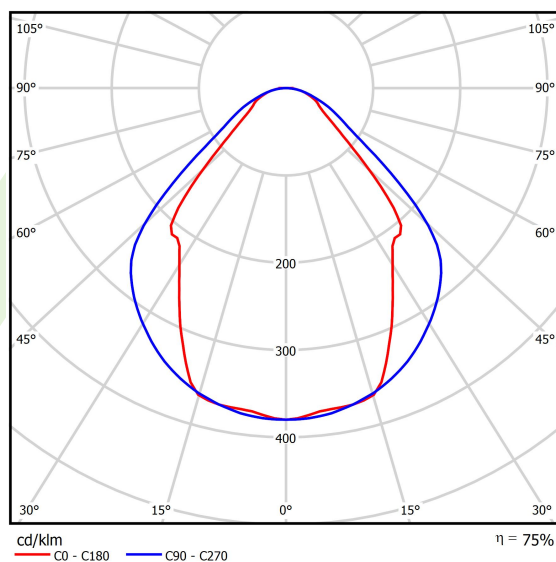

## Light and electrical data

Light source	LED
Luminous flux LED [lm]	1349
LED power [W]	8
Luminaire luminous flux [lm]	1016
Power of luminaire [W]	9
Luminaire's light efficiency [lm/W]	112,9
Color of the light [K]	3000
CRI	>80
SDCM (LED sources)	3
Beam angle [°]	(C0-C180) / (C90-C270) - 82,8° / 97,2°
Photobiological risk class (IEC/EN 62471)	RG0
Protection against electric shock	I
Protection degree	IP44
Voltage	220..240 V, 50..60 Hz
Lifetime of LED sources [h]	100000 (1) / 147000 (2)
Lx/By	L80/B10 (1) / L70/B50 (2)
Operating temperature range [°C]	5 ÷ 30
Driver	standard on/off (E)
Power factor cos φ	>0,9
Circuit load capacity	23 (B10), 36 (B16), 35(C10), 60 (C16)

**A graph of light**