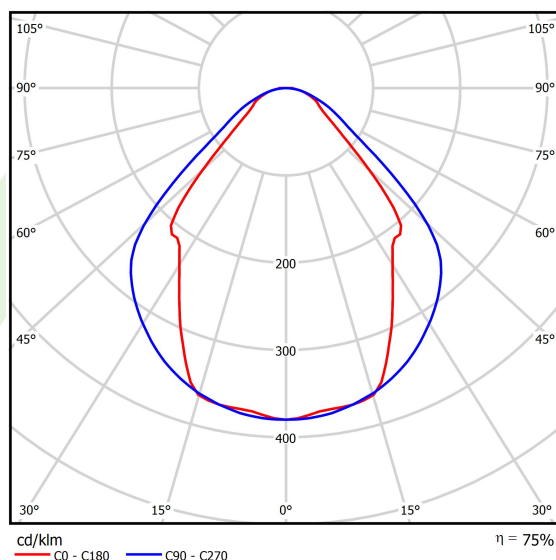

Mechanical data

Assembly	directly mounted to ceiling construction or surface mounted on slings using accessories
Material	aluminum
Color	anodised aluminum
Diffuser	Micro-PRM (micro-prismatic diffuser PMMA)
Impact resistant	IK04
Weight [kg]	6,4
Dimensions [mm]	2814 x 63 x 74

A graph of light