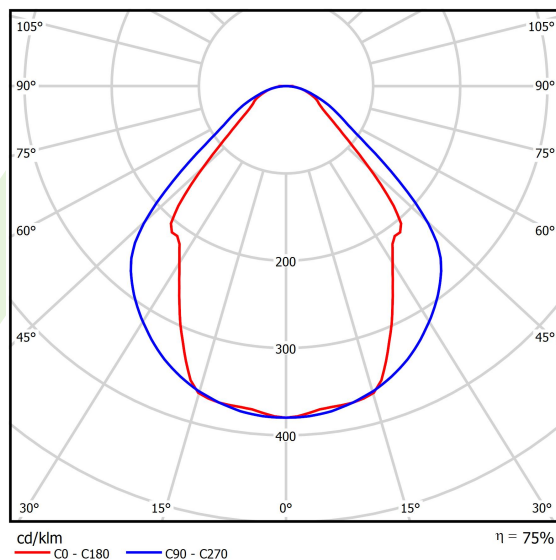

## Light and electrical data

Light source	LED
Luminous flux LED [lm]	6543
LED power [W]	33,3
Luminaire luminous flux [lm]	4928
Power of luminaire [W]	34,8
Luminaire's light efficiency [lm/W]	141,6
Color of the light [K]	4000
CRI	>80
SDCM (LED sources)	3
Beam angle [°]	(C0-C180) / (C90-C270) - 82,8° / 97,2°
Photobiological risk class (IEC/EN 62471)	RG0
Protection against electric shock	I
Protection degree	IP44
Voltage	220..240 V, 50..60 Hz
Lifetime of LED sources [h]	100000 (1) / 147000 (2)
Lx/By	L80/B10 (1) / L70/B50 (2)
Operating temperature range [°C]	5 ÷ 30
Driver	standard on/off (E)
Power factor cos φ	>0,95
Circuit load capacity	22 (B10), 34 (B16), 33 (C10), 54 (C16)

**A graph of light**