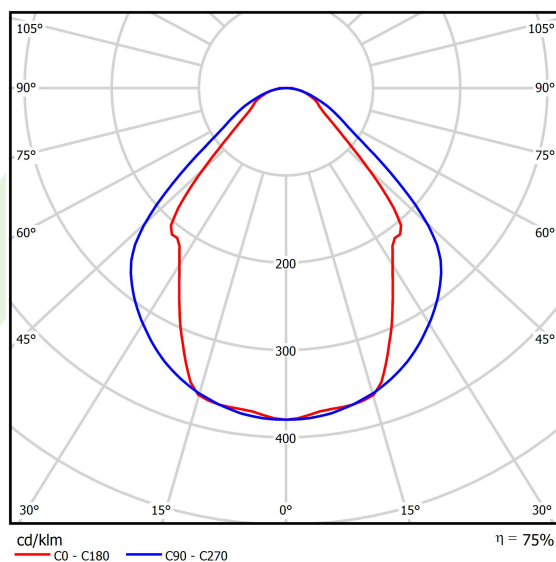

## Light and electrical data

Light source	LED
Luminous flux LED [lm]	6543
LED power [W]	33,3
Luminaire luminous flux [lm]	4928
Power of luminaire [W]	34,8
Luminaire's light efficiency [lm/W]	141,6
Color of the light [K]	4000
CRI	>80
SDCM (LED sources)	3
Beam angle [°]	(C0-C180) / (C90-C270) - 82,8° / 97,2°
Photobiological risk class (IEC/EN 62471)	RG0
Protection against electric shock	I
Protection degree	IP44
Voltage	220..240 V, 50..60 Hz
Lifetime of LED sources [h]	100000 (1) / 147000 (2)
Lx/By	L80/B10 (1) / L70/B50 (2)
Operating temperature range [°C]	5 ÷ 30
Driver	standard on/off (E)
Power factor cos φ	>0,95
Circuit load capacity	22 (B10), 34 (B16), 33 (C10), 54 (C16)

**A graph of light**