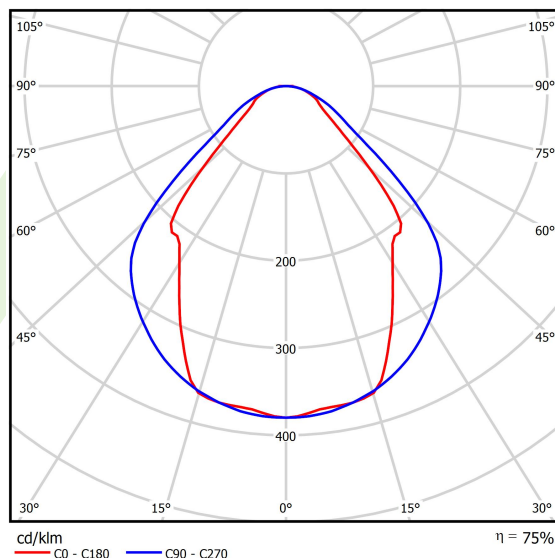

Mechanical data

Assembly	directly mounted to ceiling construction or surface mounted on slings using accessories
Material	aluminum
Color	anodised aluminum
Diffuser	Micro-PRM (micro-prismatic diffuser PMMA)
Impact resistant	IK04
Weight [kg]	6,4
Dimensions [mm]	2814 x 63 x 74

A graph of light