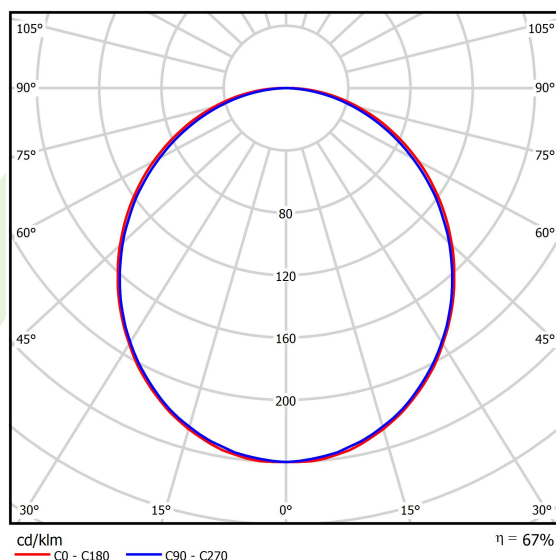

Mechanical data

Assembly	directly mounted to ceiling construction or surface mounted on slings using accessories
Material	aluminum
Color	anodised aluminum
Diffuser	PLX (PMMA opal)
Impact resistant	IK04
Weight [kg]	4,52
Dimensions [mm]	2252 x 63 x 74

A graph of light