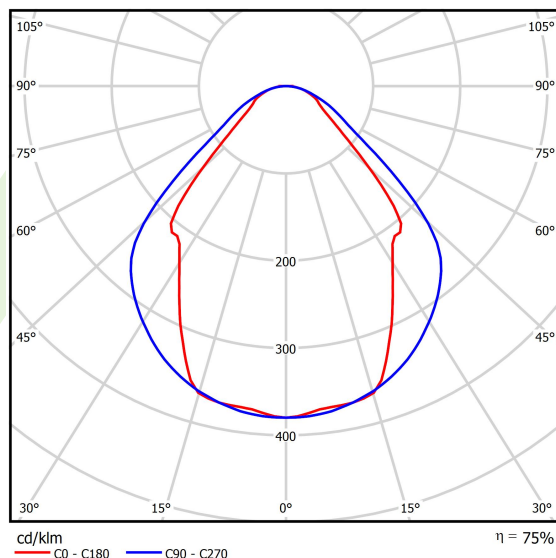

Mechanical data

Assembly	directly mounted to ceiling construction or surface mounted on slings using accessories
Material	aluminum
Color	anodised aluminum
Diffuser	Micro-PRM (micro-prismatic diffuser PMMA)
Impact resistant	IK04
Weight [kg]	3,7
Dimensions [mm]	1692 x 63 x 74

A graph of light