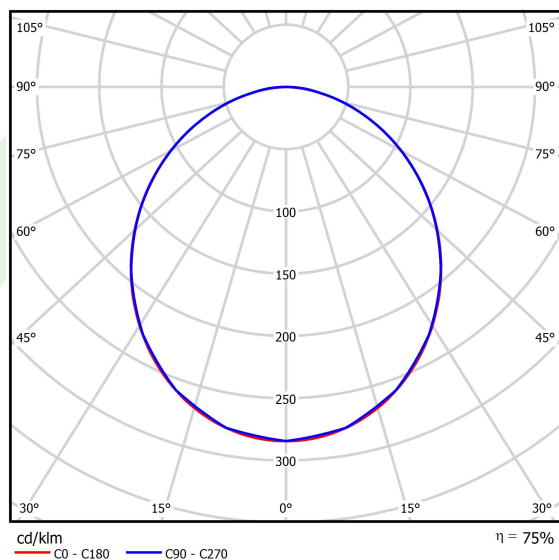

Mechanical data

Assembly	mounted in module ceilings, as well as plasterboard ceilings
Material	steel sheet
Color	RAL 9016 (white)
Diffuser	PLX (PMMA opal)
Impact resistant	IK04
Weight [kg]	5,6
Dimensions [mm]	596 x 596 x 76
Mounting hole [mm]	580 x 580

A graph of light

Accessories

Index 2M-X414LKPIPT5

Name Mounting clips set for plasterboard ceiling