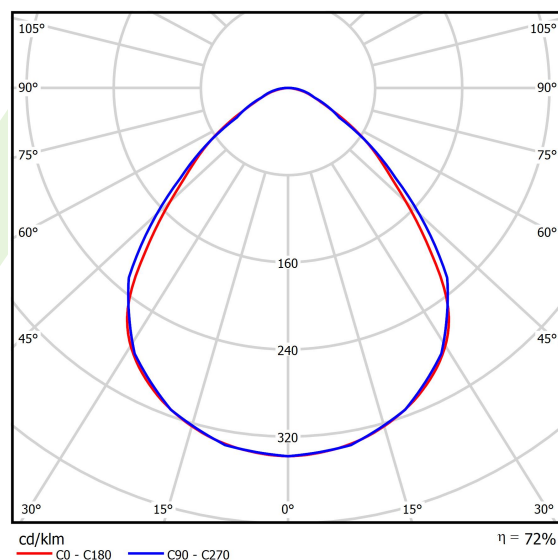

Mechanical data

Assembly	mounted in module ceilings, as well as plasterboard ceilings
Material	steel sheet
Color	white
Diffuser	Micro-PRM SH (micro-prismatic diffuser PMMA with hardened glass)
Impact resistant	IK08
Weight [kg]	8,1
Dimensions [mm]	596 x 596 x 76
Mounting hole [mm]	580 x 580

A graph of light

Accessories

Index 2M-X414LKPIPT5

Name Mounting clips set for plasterboard ceiling