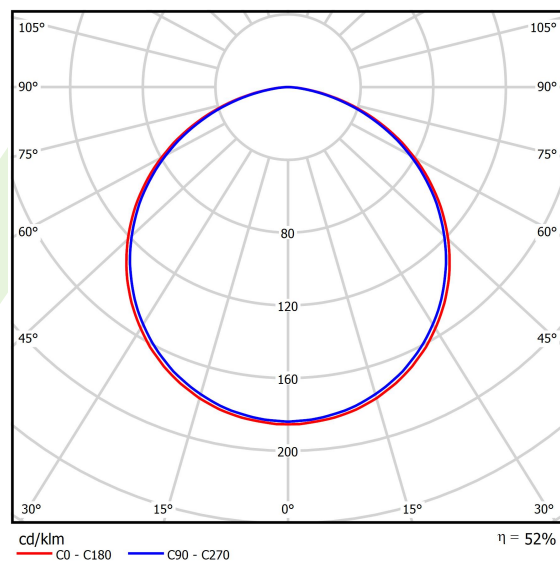

Product information

Category	Architectural luminaires
Family	ARTSHAPE X LED
Name	ARTSHAPE X LED 8000 PLX E 34 840 / S-1,5M
Index	19.4023.1221.34

Light and electrical data

Light source	LED
Luminous flux LED [lm]	7920
LED power [W]	55
Luminaire luminous flux [lm]	4153
Power of luminaire [W]	62
Luminaire's light efficiency [lm/W]	67
Color of the light [K]	4000
CRI	>80
SDCM (LED sources)	3
Beam angle [°]	(C0-C180) / (C90-C270) - 113,4° / 111,8°
Photobiological risk class (IEC/EN 62471)	RG0
Protection against electric shock	I
Protection degree	IP40
Voltage	220..240 V, 50..60 Hz
Lifetime of LED sources [h]	60000
Lx/By	L80/B10
Operating temperature range [°C]	0 ÷ 30
Driver	standard on/off (E)
Power factor cos φ	>0,95
Circuit load capacity	9 (B10), 15 (B16), 15 (C10), 24 (C16)

Mechanical data

Assembly	surface mounted on slings
Material	aluminum
Color	RAL 9016 (white)
Diffuser	PLX (PMMA opal)
Impact resistant	IK04
Weight [kg]	5,28
Dimensions [mm]	726 x 1000 x 80

A graph of light