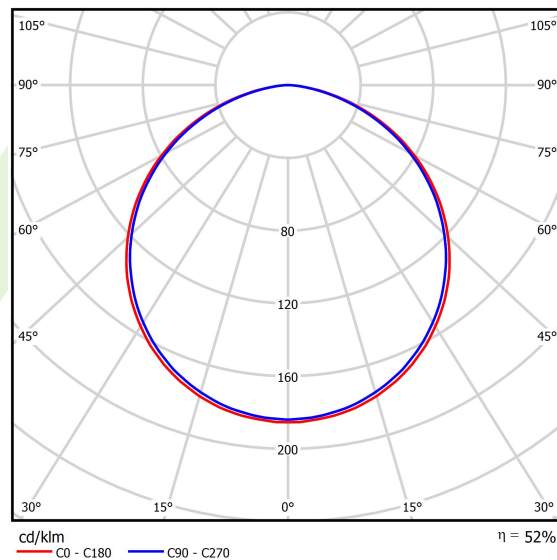

Product information

Category	Architectural luminaires
Family	ARTSHAPE X LED
Name	ARTSHAPE X LED 8000 PLX E 34 840 / S-1,5M
Index	19.4023.1221.34

Light and electrical data

Light source	LED
Luminous flux LED [lm]	7920
LED power [W]	55
Luminaire luminous flux [lm]	4153
Power of luminaire [W]	62
Luminaire's light efficiency [lm/W]	67
Color of the light [K]	4000
CRI	>80
SDCM (LED sources)	3
Beam angle [°]	(C0-C180) / (C90-C270) - 113,4° / 111,8°
Photobiological risk class (IEC/EN 62471)	RG0
Protection against electric shock	I
Protection degree	IP40
Voltage	220..240 V, 50..60 Hz
Lifetime of LED sources [h]	60000
Lx/By	L80/B10
Operating temperature range [°C]	0 ÷ 30
Driver	standard on/off (E)
Power factor cos φ	>0,95
Circuit load capacity	9 (B10), 15 (B16), 15 (C10), 24 (C16)

Mechanical data

Assembly	surface mounted on slings
Material	aluminum
Color	RAL 9016 (white)
Diffuser	PLX (PMMA opal)
Impact resistant	IK04
Weight [kg]	5,28
Dimensions [mm]	726 x 1000 x 80

A graph of light