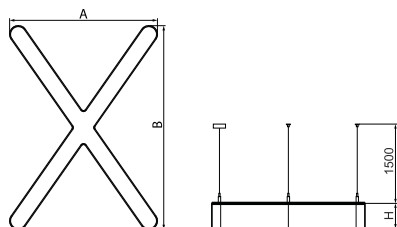

Product information

Category	Architectural luminaires
Family	ARTSHAPE X LED
Name	ARTSHAPE X LED 8000 PLX E 34 840 / S-1,5M
Index	19.4023.1221.34

Light and electrical data

Light source	LED
Luminous flux LED [lm]	7920
LED power [W]	55
Luminaire luminous flux [lm]	4153
Power of luminaire [W]	62
Luminaire's light efficiency [lm/W]	67
Color of the light [K]	4000
CRI	>80
SDCM (LED sources)	3
Beam angle [°]	(C0-C180) / (C90-C270) - 113,4° / 111,8°
Photobiological risk class (IEC/EN 62471)	RG0
Protection against electric shock	I
Protection degree	IP40
Voltage	220..240 V, 50..60 Hz
Lifetime of LED sources [h]	60000
Lx/By	L80/B10
Operating temperature range [°C]	0 ÷ 30
Driver	standard on/off (E)
Power factor cos φ	>0,95
Circuit load capacity	9 (B10), 15 (B16), 15 (C10), 24 (C16)

Mechanical data

Assembly	surface mounted on slings
Material	aluminum
Color	RAL 9016 (white)
Diffuser	PLX (PMMA opal)
Impact resistant	IK04
Weight [kg]	5,28
Dimensions [mm]	726 x 1000 x 80

A graph of light

Accessories

Index 6E1-500OKW1P-3

Name SUSPENSION NEW TYPE-J 34
LENGHT 1,5M WIRE 3X 1-POINT

Index 19.3272.1205.00

Name SUSPENSION NEW TYPE-E
LENGHT-1,5 METER WITHOUT
WIRE 1-POINT