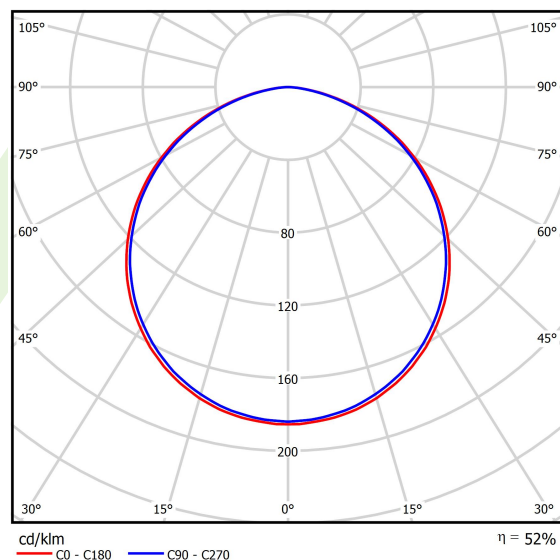

Product information

Category	Architectural luminaires
Family	ARTSHAPE X LED
Name	ARTSHAPE X LED 8000 PLX E 34 840 / S-1,5M
Index	19.4023.1221.34

Light and electrical data

Light source	LED
Luminous flux LED [lm]	7920
LED power [W]	55
Luminaire luminous flux [lm]	4153
Power of luminaire [W]	62
Luminaire's light efficiency [lm/W]	67
Color of the light [K]	4000
CRI	>80
SDCM (LED sources)	3
Beam angle [°]	(C0-C180) / (C90-C270) - 113,4° / 111,8°
Photobiological risk class (IEC/EN 62471)	RG0
Protection against electric shock	I
Protection degree	IP40
Voltage	220..240 V, 50..60 Hz
Lifetime of LED sources [h]	60000
Lx/By	L80/B10
Operating temperature range [°C]	0 ÷ 30
Driver	standard on/off (E)
Power factor cos φ	>0,95
Circuit load capacity	9 (B10), 15 (B16), 15 (C10), 24 (C16)

Mechanical data

Assembly	surface mounted on slings
Material	aluminum
Color	RAL 9016 (white)
Diffuser	PLX (PMMA opal)
Impact resistant	IK04
Weight [kg]	5,28
Dimensions [mm]	726 x 1000 x 80

A graph of light