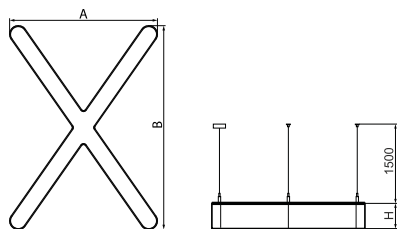

Product information

Category	Architectural luminaires
Family	ARTSHAPE X LED
Name	ARTSHAPE X LED 8000 PLX E 34 840 / S-1,5M
Index	19.4023.1221.34

Light and electrical data

Light source	LED
Luminous flux LED [lm]	7920
LED power [W]	55
Luminaire luminous flux [lm]	4153
Power of luminaire [W]	62
Luminaire's light efficiency [lm/W]	67
Color of the light [K]	4000
CRI	>80
SDCM (LED sources)	3
Beam angle [°]	(C0-C180) / (C90-C270) - 113,4° / 111,8°
Photobiological risk class (IEC/EN 62471)	RG0
Protection against electric shock	I
Protection degree	IP40
Voltage	220..240 V, 50..60 Hz
Lifetime of LED sources [h]	60000
Lx/By	L80/B10
Operating temperature range [°C]	0 ÷ 30
Driver	standard on/off (E)
Power factor cos φ	>0,95
Circuit load capacity	9 (B10), 15 (B16), 15 (C10), 24 (C16)

Mechanical data

Assembly	surface mounted on slings
Material	aluminum
Color	RAL 9016 (white)
Diffuser	PLX (PMMA opal)
Impact resistant	IK04
Weight [kg]	5,28
Dimensions [mm]	726 x 1000 x 80

A graph of light

Accessories

Index 6E1-500OKW1P-3

Name SUSPENSION NEW TYPE-J 34
LENGHT 1,5M WIRE 3X 1-POINT

Index 19.3272.1205.00

Name SUSPENSION NEW TYPE-E
LENGHT-1,5 METER WITHOUT
WIRE 1-POINT