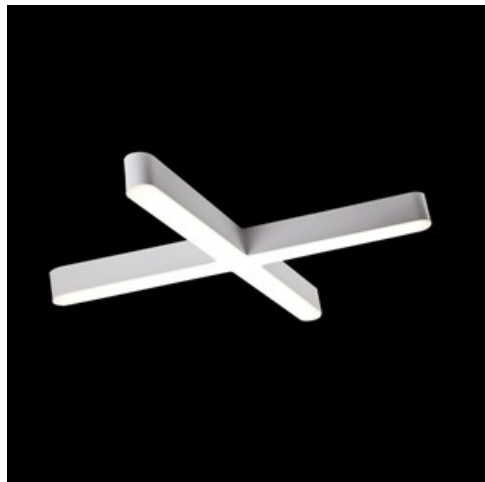

Product: ARTSHAPE X LED 4000 PLX E 34 840 / S-1,5M

Index: 19.4023.1121.34

Description

Modernistic architectural luminaire in shapes of popular geometrical figures and fashionable design of simple form. The luminaire is adjusted to be mounted on slings. It is equipped with highly efficient LED light sources. Various options of luminous flux and colour temperature are available. The sides of the shade are made of thin-walled aluminium profile. In combination with a possibility of painting according to RAL palette, the luminaires allow to achieve a unique arrangement of various premises. Perfectly even surface-emitting is made of material which has very good light transmittance factor and has good diffusion parameters. This luminaire is dedicated to room of high stylistic requirements. It is perfect for hotel atrium, office receptions, architectural studios, conference rooms or halls and corridors in exclusive buildings as well as for theatres or modern shops in shopping centres.

Product information

Category	Architectural luminaires
Family	ARTSHAPE X LED
Name	ARTSHAPE X LED 4000 PLX E 34 840 / S-1,5M
Index	19.4023.1121.34

Light and electrical data

Light source	LED
Luminous flux LED [lm]	3960
LED power [W]	28
Luminaire luminous flux [lm]	2077
Power of luminaire [W]	31
Luminaire's light efficiency [lm/W]	67
Color of the light [K]	4000
CRI	>80
SDCM (LED sources)	3
Beam angle [°]	(C0-C180) / (C90-C270) - 113,4° / 111,8°
Photobiological risk class (IEC/EN 62471)	RG0
Protection against electric shock	I
Protection degree	IP40
Voltage	220..240 V, 50..60 Hz
Lifetime of LED sources [h]	60000
Lx/By	L80/B10
Operating temperature range [°C]	0 ÷ 30
Driver	standard on/off (E)
Power factor cos φ	>0,95
Circuit load capacity	22 (B10), 34 (B16), 33 (C10), 54 (C16)

Mechanical data

Assembly	surface mounted on slings
Material	aluminum
Color	RAL 9016 (white)
Diffuser	PLX (PMMA opal)
Impact resistant	IK04
Weight [kg]	5,28
Dimensions [mm]	726 x 1000 x 80

A graph of light