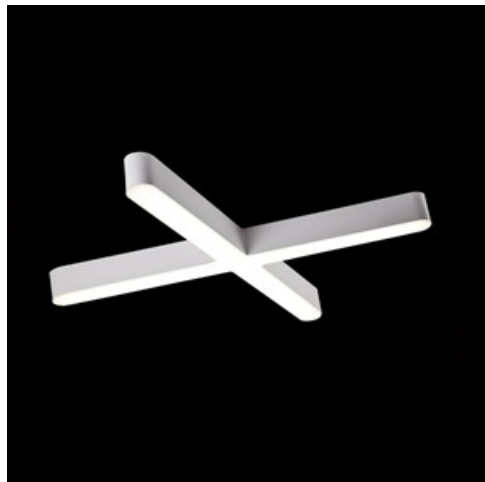

**Product:** ARTSHAPE X LED 4000 PLX E 34 840 / S-1,5M

**Index:** 19.4023.1121.34

## Description

Modernistic architectural luminaire in shapes of popular geometrical figures and fashionable design of simple form. The luminaire is adjusted to be mounted on slings. It is equipped with highly efficient LED light sources. Various options of luminous flux and colour temperature are available. The sides of the shade are made of thin-walled aluminium profile. In combination with a possibility of painting according to RAL palette, the luminaires allow to achieve a unique arrangement of various premises. Perfectly even surface-emitting is made of material which has very good light transmittance factor and has good diffusion parameters. This luminaire is dedicated to room of high stylistic requirements. It is perfect for hotel atrium, office receptions, architectural studios, conference rooms or halls and corridors in exclusive buildings as well as for theatres or modern shops in shopping centres.

**Mechanical data**

Assembly	surface mounted on slings
Material	aluminum
Color	RAL 9016 (white)
Diffuser	PLX (PMMA opal)
Impact resistant	IK04
Weight [kg]	5,28
Dimensions [mm]	726 x 1000 x 80

**A graph of light**