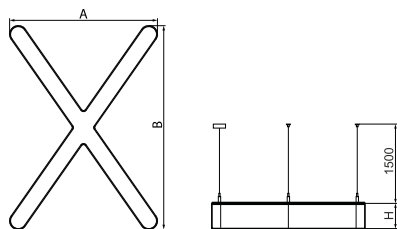

## Light and electrical data

Light source	LED
Luminous flux LED [lm]	3960
LED power [W]	28
Luminaire luminous flux [lm]	2077
Power of luminaire [W]	31
Luminaire's light efficiency [lm/W]	67
Color of the light [K]	4000
CRI	>80
SDCM (LED sources)	3
Beam angle [°]	(C0-C180) / (C90-C270) - 113,4° / 111,8°
Photobiological risk class (IEC/EN 62471)	RG0
Protection against electric shock	I
Protection degree	IP40
Voltage	220..240 V, 50..60 Hz
Lifetime of LED sources [h]	100000
Lx/By	L80/B10
Operating temperature range [°C]	0 ÷ 30
Driver	standard on/off (E)
Power factor cos φ	>0,95
Circuit load capacity	22 (B10), 34 (B16), 33 (C10), 54 (C16)

**Mechanical data**

Assembly	surface mounted on slings
Material	aluminum
Color	RAL 9016 (white)
Diffuser	PLX (PMMA opal)
Impact resistant	IK04
Weight [kg]	5,28
Dimensions [mm]	726 x 1000 x 80

**A graph of light**