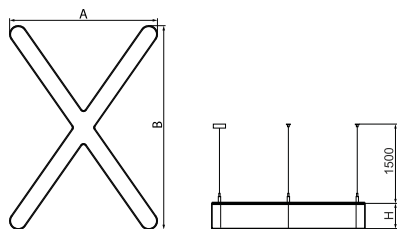

Product information

Category	Architectural luminaires
Family	ARTSHAPE X LED
Name	ARTSHAPE X LED 4000 PLX E 34 840 / S-1,5M
Index	19.4023.1121.34

Light and electrical data

Light source	LED
Luminous flux LED [lm]	3960
LED power [W]	28
Luminaire luminous flux [lm]	2077
Power of luminaire [W]	31
Luminaire's light efficiency [lm/W]	67
Color of the light [K]	4000
CRI	>80
SDCM (LED sources)	3
Beam angle [°]	(C0-C180) / (C90-C270) - 113,4° / 111,8°
Photobiological risk class (IEC/EN 62471)	RG0
Protection against electric shock	I
Protection degree	IP40
Voltage	220..240 V, 50..60 Hz
Lifetime of LED sources [h]	60000
Lx/By	L80/B10
Operating temperature range [°C]	0 ÷ 30
Driver	standard on/off (E)
Power factor cos φ	>0,95
Circuit load capacity	22 (B10), 34 (B16), 33 (C10), 54 (C16)

Mechanical data

Assembly	surface mounted on slings
Material	aluminum
Color	RAL 9016 (white)
Diffuser	PLX (PMMA opal)
Impact resistant	IK04
Weight [kg]	5,28
Dimensions [mm]	726 x 1000 x 80

A graph of light

Accessories

Index 6E1-500OKW1P-3

Name SUSPENSION NEW TYPE-J 34
LENGHT 1,5M WIRE 3X 1-POINT

Index 19.3272.1205.00

Name SUSPENSION NEW TYPE-E
LENGHT-1,5 METER WITHOUT
WIRE 1-POINT