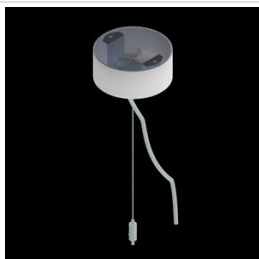

Product: ARTSHAPE X LED 4000 PLX E 34 840 / S-1,5M

Index: 19.4023.1121.34

Description

Modernistic architectural luminaire in shapes of popular geometrical figures and fashionable design of simple form. The luminaire is adjusted to be mounted on slings. It is equipped with highly efficient LED light sources. Various options of luminous flux and colour temperature are available. The sides of the shade are made of thin-walled aluminium profile. In combination with a possibility of painting according to RAL palette, the luminaires allow to achieve a unique arrangement of various premises. Perfectly even surface-emitting is made of material which has very good light transmittance factor and has good diffusion parameters. This luminaire is dedicated to room of high stylistic requirements. It is perfect for hotel atrium, office receptions, architectural studios, conference rooms or halls and corridors in exclusive buildings as well as for theatres or modern shops in shopping centres.

Mechanical data

Assembly	surface mounted on slings
Material	aluminum
Color	RAL 9016 (white)
Diffuser	PLX (PMMA opal)
Impact resistant	IK04
Weight [kg]	5,28
Dimensions [mm]	726 x 1000 x 80

A graph of light

Accessories

Index 6E1-500OKW1P-3

Name SUSPENSION NEW TYPE-J 34
LENGHT 1,5M WIRE 3X 1-POINT

Index 19.3272.1205.00

Name SUSPENSION NEW TYPE-E
LENGHT-1,5 METER WITHOUT
WIRE 1-POINT