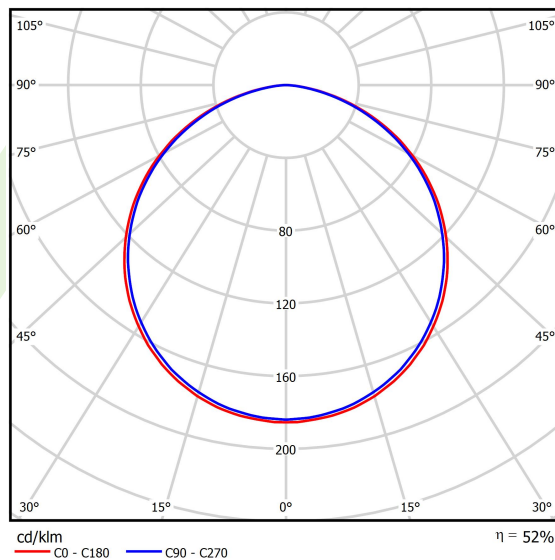

Product information

Category	Architectural luminaires
Family	ARTSHAPE X LED
Name	ARTSHAPE X LED 4000 PLX E 34 840 / S-1,5M
Index	19.4023.1121.34

Light and electrical data

Light source	LED
Luminous flux LED [lm]	3960
LED power [W]	28
Luminaire luminous flux [lm]	2077
Power of luminaire [W]	31
Luminaire's light efficiency [lm/W]	67
Color of the light [K]	4000
CRI	>80
SDCM (LED sources)	3
Beam angle [°]	(C0-C180) / (C90-C270) - 113,4° / 111,8°
Photobiological risk class (IEC/EN 62471)	RG0
Protection against electric shock	I
Protection degree	IP40
Voltage	220..240 V, 50..60 Hz
Lifetime of LED sources [h]	60000
Lx/By	L80/B10
Operating temperature range [°C]	0 ÷ 30
Driver	standard on/off (E)
Power factor cos φ	>0,95
Circuit load capacity	22 (B10), 34 (B16), 33 (C10), 54 (C16)

Mechanical data

Assembly	surface mounted on slings
Material	aluminum
Color	RAL 9016 (white)
Diffuser	PLX (PMMA opal)
Impact resistant	IK04
Weight [kg]	5,28
Dimensions [mm]	726 x 1000 x 80

A graph of light