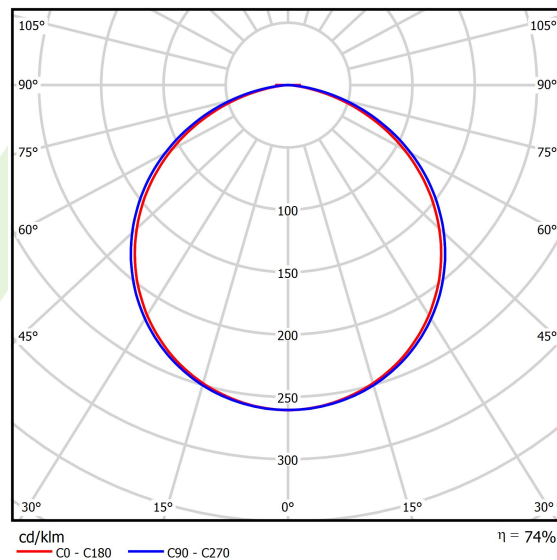

## Light and electrical data

Light source	<b>LED</b>
Luminous flux LED [lm]	<b>6192</b>
LED power [W]	<b>44</b>
Luminaire luminous flux [lm]	<b>4554</b>
Power of luminaire [W]	<b>50</b>
Luminaire's light efficiency [lm/W]	<b>91,1</b>
Color of the light [K]	<b>4000</b>
CRI	<b>&gt;80</b>
SDCM (LED sources)	<b>3</b>
Beam angle [°]	<b>(C0-C180) / (C90-C270) - 111,2° / 114,2°</b>
Photobiological risk class (IEC/EN 62471)	<b>RG0</b>
Protection against electric shock	<b>I</b>
Protection degree	<b>IP20</b>
Voltage	<b>220..240 V, 50..60 Hz</b>
Lifetime of LED sources [h]	<b>60000</b>
Lx/By	<b>L80/B10</b>
Operating temperature range [°C]	<b>0 ÷ 30</b>
Driver	<b>standard on/off (E)</b>
Power factor cos φ	<b>&gt;0,95</b>
Circuit load capacity	<b>16 (B10), 26 (B16), 23 (C10), 37 (C16)</b>

## A graph of light