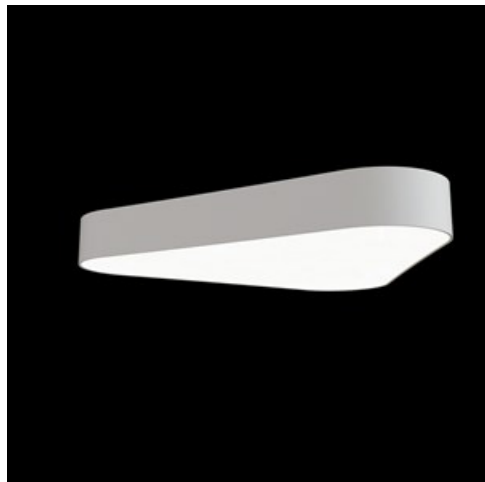

Product: ARTSHAPE THREE LED SMALL FULL SUSPENDED 6000 PLX E 34 840 / S-1,5M

Index: 19.4022.1321.34

Description

Modernistic architectural luminaire in shapes of popular geometrical figures and fashionable design of simple form. The luminaire is adjusted to be mounted on slings. It is equipped with highly efficient LED light sources. Various options of luminous flux and colour temperature are available. The sides of the shade are made of thin-walled aluminium profile. In combination with a possibility of painting according to RAL palette, the luminaires allow to achieve a unique arrangement of various premises. Perfectly even surface-emitting is made of material which has very good light transmittance factor and has good diffusion parameters. This luminaire is dedicated to room of high stylistic requirements. It is perfect for hotel atrium, office receptions, architectural studios, conference rooms or halls and corridors in exclusive buildings as well as for theatres or modern shops in shopping centres.

Product information

Category	Architectural luminaires
Family	ARTSHAPE THREE LED
Name	ARTSHAPE THREE LED SMALL FULL SUSPENDED 6000 PLX E 34 840 / S-1,5M
Index	19.4022.1321.34
EAN	5902107159245

Light and electrical data

Mechanical data

Assembly	surface mounted on slings
Material	aluminum
Color	RAL 9016 (white)
Diffuser	PLX (PMMA opal)
Impact resistant	IK04
Weight [kg]	4,63
Dimensions [mm]	630 x 575 x 85

A graph of light