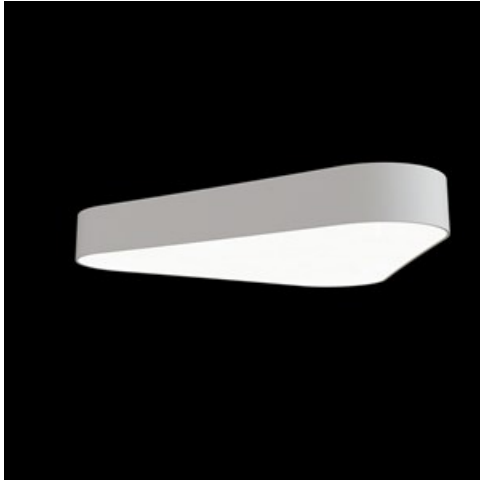

Product: ARTSHAPE THREE LED SMALL FULL SUSPENDED 6000 PLX E 34 840 / S-1,5M

Index: 19.4022.1321.34

Description

Modernistic architectural luminaire in shapes of popular geometrical figures and fashionable design of simple form. The luminaire is adjusted to be mounted on slings. It is equipped with highly efficient LED light sources. Various options of luminous flux and colour temperature are available. The sides of the shade are made of thin-walled aluminium profile. In combination with a possibility of painting according to RAL palette, the luminaires allow to achieve a unique arrangement of various premises. Perfectly even surface-emitting is made of material which has very good light transmittance factor and has good diffusion parameters. This luminaire is dedicated to room of high stylistic requirements. It is perfect for hotel atrium, office receptions, architectural studios, conference rooms or halls and corridors in exclusive buildings as well as for theatres or modern shops in shopping centres.

Mechanical data

Assembly	surface mounted on slings
Material	aluminum
Color	RAL 9016 (white)
Diffuser	PLX (PMMA opal)
Impact resistant	IK04
Weight [kg]	4,63
Dimensions [mm]	630 x 575 x 85

A graph of light