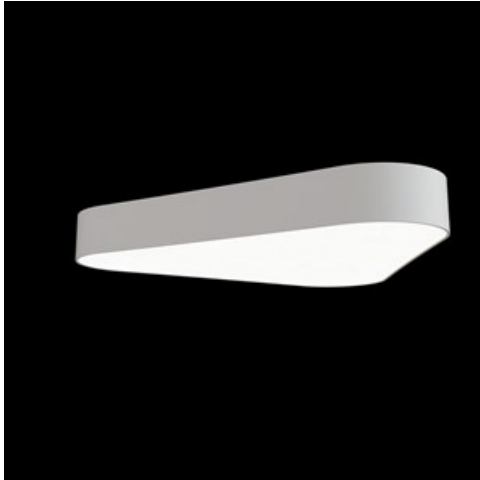

**Product:** ARTSHAPE THREE LED SMALL FULL SUSPENDED 6000 PLX E 34 840 / S-1,5M

**Index:** 19.4022.1321.34

## Description

Modernistic architectural luminaire in shapes of popular geometrical figures and fashionable design of simple form. The luminaire is adjusted to be mounted on slings. It is equipped with highly efficient LED light sources. Various options of luminous flux and colour temperature are available. The sides of the shade are made of thin-walled aluminium profile. In combination with a possibility of painting according to RAL palette, the luminaires allow to achieve a unique arrangement of various premises. Perfectly even surface-emitting is made of material which has very good light transmittance factor and has good diffusion parameters. This luminaire is dedicated to room of high stylistic requirements. It is perfect for hotel atrium, office receptions, architectural studios, conference rooms or halls and corridors in exclusive buildings as well as for theatres or modern shops in shopping centres.

## Mechanical data

Assembly	surface mounted on slings
Material	aluminum
Color	RAL 9016 (white)
Diffuser	PLX (PMMA opal)
Impact resistant	IK04
Weight [kg]	4,63
Dimensions [mm]	630 x 575 x 85