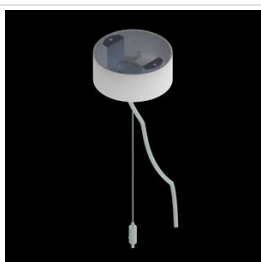

Accessories

Index 6E1-500OKW1P-3

Name SUSPENSION NEW TYPE-J 34
LENGHT 1,5M WIRE 3X 1-POINT