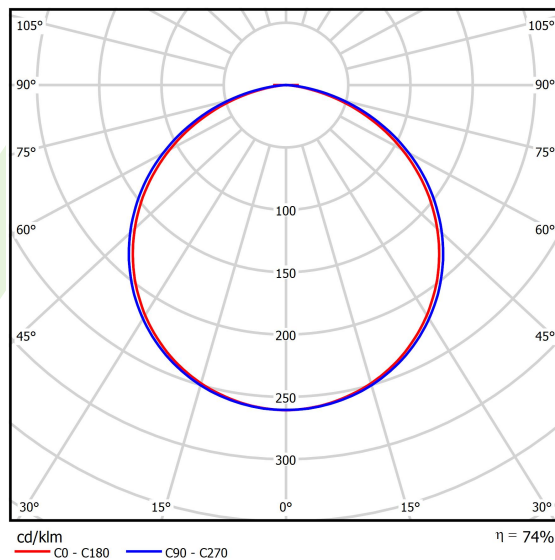

## Light and electrical data

Light source	<b>LED</b>
Luminous flux LED [lm]	<b>6192</b>
LED power [W]	<b>44</b>
Luminaire luminous flux [lm]	<b>4554</b>
Power of luminaire [W]	<b>50</b>
Luminaire's light efficiency [lm/W]	<b>91,1</b>
Color of the light [K]	<b>4000</b>
CRI	<b>&gt;80</b>
SDCM (LED sources)	<b>3</b>
Beam angle [°]	<b>(C0-C180) / (C90-C270) - 111,2° / 114,2°</b>
Photobiological risk class (IEC/EN 62471)	<b>RG0</b>
Protection against electric shock	<b>I</b>
Protection degree	<b>IP20</b>
Voltage	<b>220..240 V, 50..60 Hz</b>
Lifetime of LED sources [h]	<b>60000</b>
Lx/By	<b>L80/B10</b>
Operating temperature range [°C]	<b>0 ÷ 30</b>
Driver	<b>standard on/off (E)</b>
Power factor cos φ	<b>&gt;0,95</b>
Circuit load capacity	<b>16 (B10), 26 (B16), 23 (C10), 37 (C16)</b>

## A graph of light