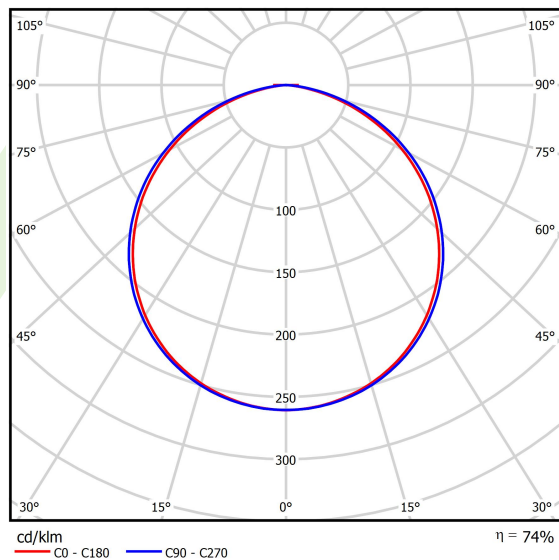

Product information

Category	Architectural luminaires
Family	ARTSHAPE THREE LED
Name	ARTSHAPE THREE LED SMALL FULL SUSPENDED 6000 PLX E 34 840 / S-1,5M
Index	19.4022.1321.34
EAN	5902107159245

Light and electrical data

Light source	LED
Luminous flux LED [lm]	6192
LED power [W]	44
Luminaire luminous flux [lm]	4554
Power of luminaire [W]	50
Luminaire's light efficiency [lm/W]	91,1
Color of the light [K]	4000
CRI	>80
SDCM (LED sources)	3
Beam angle [°]	(C0-C180) / (C90-C270) - 111,2° / 114,2°
Photobiological risk class (IEC/EN 62471)	RG0
Protection against electric shock	I
Protection degree	IP20
Voltage	220..240 V, 50..60 Hz
Lifetime of LED sources [h]	100000
Lx/By	L80/B10
Operating temperature range [°C]	0 ÷ 30
Driver	standard on/off (E)
Power factor cos φ	>0,95
Circuit load capacity	16 (B10), 26 (B16), 23 (C10), 37 (C16)

Mechanical data

Assembly	surface mounted on slings
Material	aluminum
Color	RAL 9016 (white)
Diffuser	PLX (PMMA opal)
Impact resistant	IK04
Weight [kg]	4,63
Dimensions [mm]	630 x 575 x 85

A graph of light