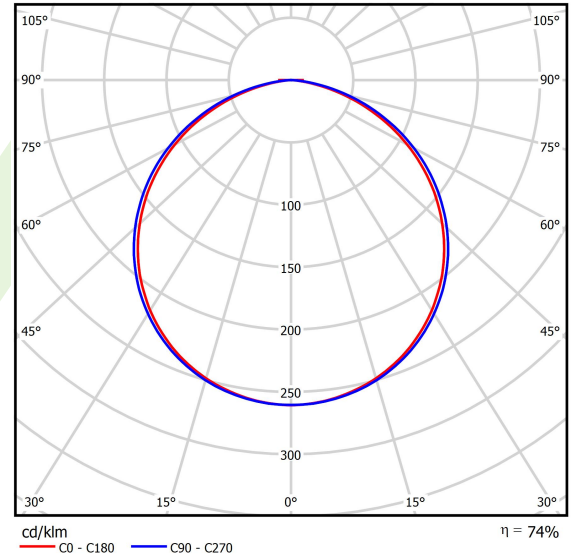

Light source	LED
Luminous flux LED [lm]	6192
LED power [W]	44
Luminaire luminous flux [lm]	4554
Power of luminaire [W]	50
Luminaire's light efficiency [lm/W]	91,1
Color of the light [K]	4000
CRI	>80
SDCM (LED sources)	3
Beam angle [°]	(C0-C180) / (C90-C270) - 111,2° / 114,2°
Photobiological risk class (IEC/EN 62471)	RG0
Protection against electric shock	I
Protection degree	IP20
Voltage	220..240 V, 50..60 Hz
Lifetime of LED sources [h]	100000
Lx/By	L80/B10
Operating temperature range [°C]	0 ÷ 30
Driver	standard on/off (E)
Power factor cos φ	>0,95
Circuit load capacity	16 (B10), 26 (B16), 23 (C10), 37 (C16)

Mechanical data

Assembly	surface mounted on slings
Material	aluminum
Color	RAL 9016 (white)
Diffuser	PLX (PMMA opal)
Impact resistant	IK04
Weight [kg]	4,63
Dimensions [mm]	630 x 575 x 85

A graph of light