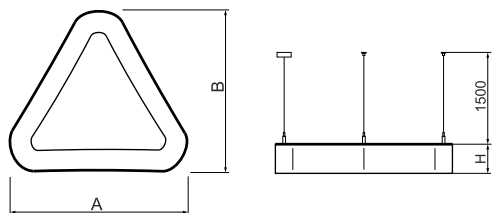

## Product information

Category	<b>Architectural luminaires</b>
Family	<b>ARTSHAPE THREE LED</b>
Name	<b>ARTSHAPE THREE LED SMALL FULL SUSPENDED 6000 PLX E 34 840 / S-1,5M</b>
Index	<b>19.4022.1321.34</b>

## Light and electrical data

Light source	<b>LED</b>
Luminous flux LED [lm]	<b>6192</b>
LED power [W]	<b>44</b>
Luminaire luminous flux [lm]	<b>4554</b>
Power of luminaire [W]	<b>50</b>
Luminaire's light efficiency [lm/W]	<b>91,1</b>
Color of the light [K]	<b>4000</b>
CRI	<b>&gt;80</b>
SDCM (LED sources)	<b>3</b>
Beam angle [°]	<b>(C0-C180) / (C90-C270) - 111,2° / 114,2°</b>
Photobiological risk class (IEC/EN 62471)	<b>RG0</b>
Protection against electric shock	<b>I</b>
Protection degree	<b>IP20</b>
Voltage	<b>220..240 V, 50..60 Hz</b>
Lifetime of LED sources [h]	<b>60000</b>
Lx/By	<b>L80/B10</b>
Operating temperature range [°C]	<b>0 ÷ 30</b>
Driver	<b>standard on/off (E)</b>
Power factor cos φ	<b>&gt;0,95</b>
Circuit load capacity	<b>16 (B10), 26 (B16), 23 (C10), 37 (C16)</b>

## Mechanical data

Assembly	surface mounted on slings
Material	aluminum
Color	RAL 9016 (white)
Diffuser	PLX (PMMA opal)
Impact resistant	IK04
Weight [kg]	4,63
Dimensions [mm]	630 x 575 x 85