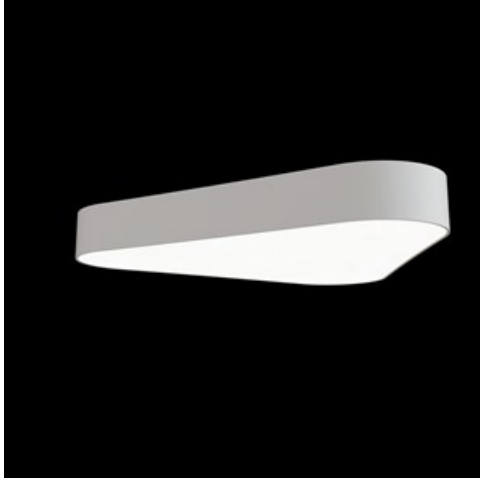

Product: ARTSHAPE THREE LED SMALL FULL SUSPENDED 6000 PLX E 34 840 / S-1,5M

Index: 19.4022.1321.34

Description

Modernistic architectural luminaire in shapes of popular geometrical figures and fashionable design of simple form. The luminaire is adjusted to be mounted on slings. It is equipped with highly efficient LED light sources. Various options of luminous flux and colour temperature are available. The sides of the shade are made of thin-walled aluminium profile. In combination with a possibility of painting according to RAL palette, the luminaires allow to achieve a unique arrangement of various premises. Perfectly even surface-emitting is made of material which has very good light transmittance factor and has good diffusion parameters. This luminaire is dedicated to room of high stylistic requirements. It is perfect for hotel atrium, office receptions, architectural studios, conference rooms or halls and corridors in exclusive buildings as well as for theatres or modern shops in shopping centres.

Product information

Category	Architectural luminaires
Family	ARTSHAPE THREE LED
Name	ARTSHAPE THREE LED SMALL FULL SUSPENDED 6000 PLX E 34 840 / S-1,5M
Index	19.4022.1321.34
EAN	5902107159245

Light and electrical data

Mechanical data

Assembly	surface mounted on slings
Material	aluminum
Color	RAL 9016 (white)
Diffuser	PLX (PMMA opal)
Impact resistant	IK04
Weight [kg]	4,63
Dimensions [mm]	630 x 575 x 85

A graph of light