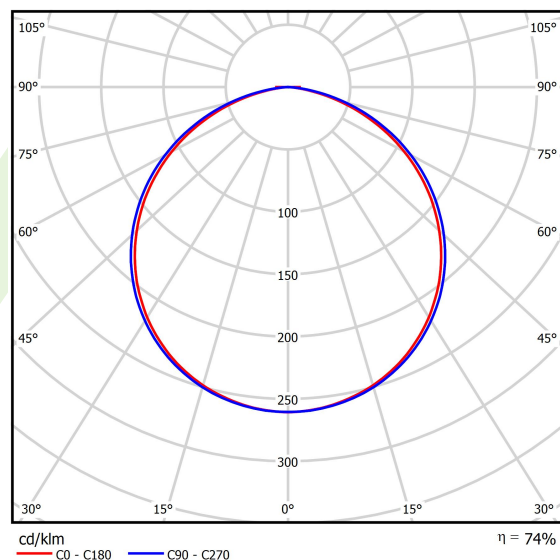

Product information

Category	Architectural luminaires
Family	ARTSHAPE THREE LED
Name	ARTSHAPE THREE LED SMALL FULL SUSPENDED 6000 PLX E 34 840 / S-1,5M
Index	19.4022.1321.34

Light and electrical data

Light source	LED
Luminous flux LED [lm]	6192
LED power [W]	44
Luminaire luminous flux [lm]	4554
Power of luminaire [W]	50
Luminaire's light efficiency [lm/W]	91,1
Color of the light [K]	4000
CRI	>80
SDCM (LED sources)	3
Beam angle [°]	(C0-C180) / (C90-C270) - 111,2° / 114,2°
Photobiological risk class (IEC/EN 62471)	RG0
Protection against electric shock	I
Protection degree	IP20
Voltage	220..240 V, 50..60 Hz
Lifetime of LED sources [h]	60000
Lx/By	L80/B10
Operating temperature range [°C]	0 ÷ 30
Driver	standard on/off (E)
Power factor cos φ	>0,95
Circuit load capacity	16 (B10), 26 (B16), 23 (C10), 37 (C16)

Mechanical data

Assembly	surface mounted on slings
Material	aluminum
Color	RAL 9016 (white)
Diffuser	PLX (PMMA opal)
Impact resistant	IK04
Weight [kg]	4,63
Dimensions [mm]	630 x 575 x 85

A graph of light