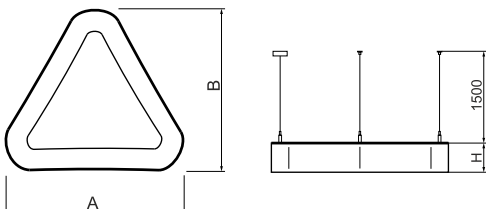

Product information

Category	Architectural luminaires
Family	ARTSHAPE THREE LED
Name	ARTSHAPE THREE LED LARGE EDGE UP&DOWN 5000/12000 PLX E 34 840 / S-1,5M
Index	19.4021.3321.34
EAN	5902107224837

Light and electrical data

Light source	LED
Luminous flux LED [lm]	5320/11880
LED power [W]	40/83
Luminaire luminous flux [lm]	10951
Power of luminaire [W]	135
Luminaire's light efficiency [lm/W]	81,1
Color of the light [K]	4000
CRI	>80
Beam angle [°]	(C0-C180) / (C90-C270) - 113,4° / 111,8°
Protection against electric shock	I
Protection degree	IP40
Voltage	220..240 V, 50..60 Hz
Lifetime of LED sources [h]	100000
Lx/By	L80/B10
Operating temperature range [°C]	0 ÷ 30
Driver	standard on/off (E)
Power factor cos φ	>0,95
Circuit load capacity	5 (B10), 7 (B16), 8 (C10), 12 (C16)

Mechanical data

Assembly	surface mounted on slings
Material	aluminum
Color	RAL 9016 (white)
Diffuser	PLX (PMMA opal)
Impact resistant	IK04
Dimensions [mm]	1170 x 1043 x 85

A graph of light

Accessories

Index 6E1-500OKW1P-3