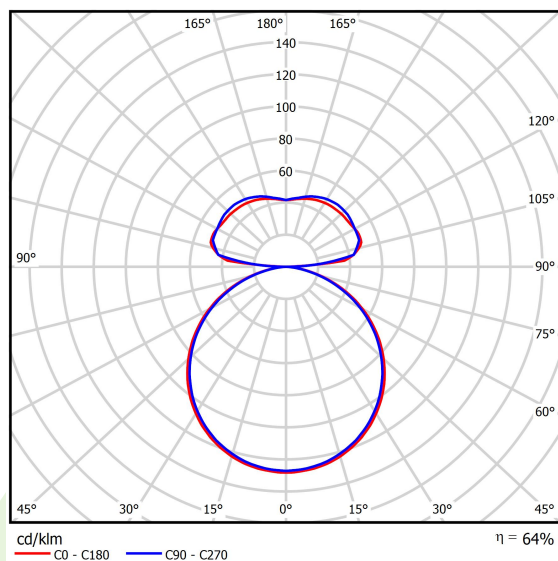

A graph of light