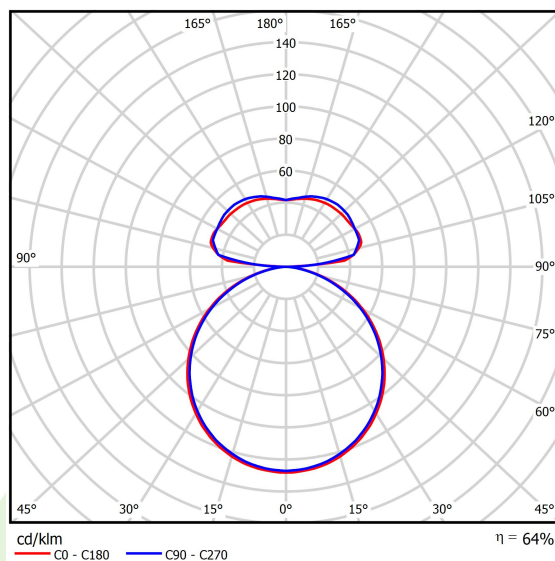

A graph of light