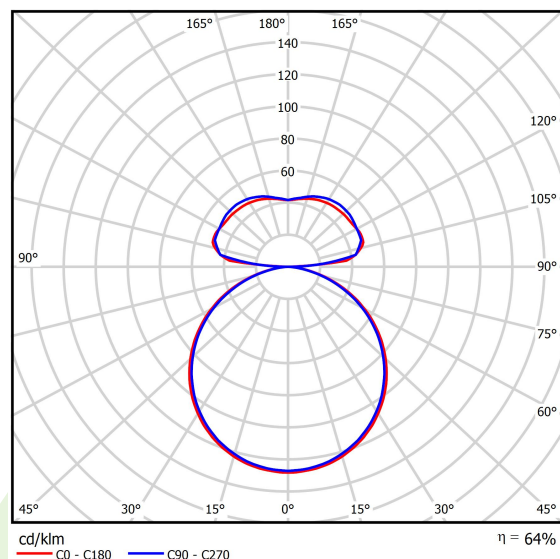

A graph of light