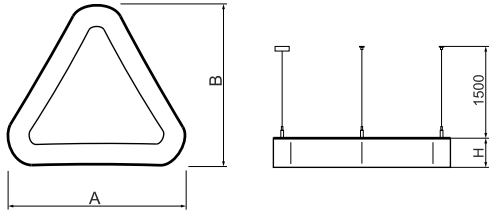

Product information

Category	Architectural luminaires
Family	ARTSHAPE THREE LED
Name	ARTSHAPE THREE LED LARGE EDGE UP&DOWN 5000/12000 PLX E 34 840 / S-1,5M
Index	19.4021.3321.34
EAN	5902107224837

Light and electrical data

Light source	LED
Luminous flux LED [lm]	5320/11880
LED power [W]	40/83
Luminaire luminous flux [lm]	10951
Power of luminaire [W]	135
Luminaire's light efficiency [lm/W]	81,1
Color of the light [K]	4000
CRI	>80
Beam angle [°]	(C0-C180) / (C90-C270) - 113,4° / 111,8°
Protection against electric shock	I
Protection degree	IP40
Voltage	220..240 V, 50..60 Hz
Lifetime of LED sources [h]	100000
Lx/By	L80/B10
Operating temperature range [°C]	0 ÷ 30
Driver	standard on/off (E)
Power factor cos φ	>0,95
Circuit load capacity	5 (B10), 7 (B16), 8 (C10), 12 (C16)

Mechanical data

Assembly	surface mounted on slings
Material	aluminum
Color	RAL 9016 (white)
Diffuser	PLX (PMMA opal)
Impact resistant	IK04
Dimensions [mm]	1170 x 1043 x 85

A graph of light

Accessories

Index 19.3272.0429.34
Name SUSPENSION NEW TYPE-J 34
LENGHT 1,5M WIRE 3X 1-POINT