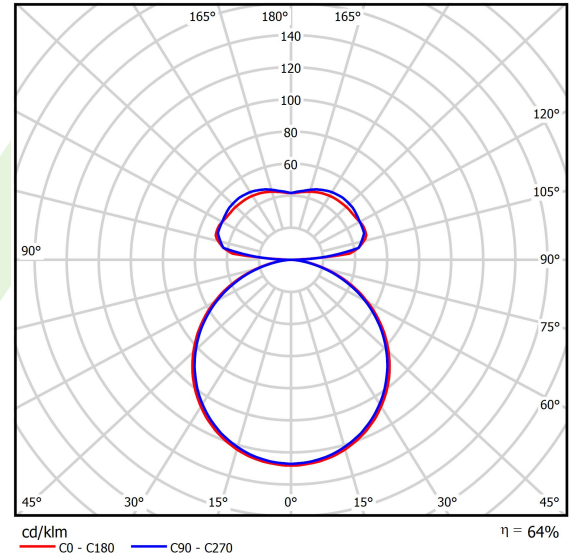

Mechanical data

Assembly	surface mounted on slings
Material	aluminum
Color	RAL 9016 (white)
Diffuser	PLX (PMMA opal)
Impact resistant	IK04
Dimensions [mm]	1170 x 1043 x 85

A graph of light

Accessories

Index 19.3272.0429.34
Name SUSPENSION NEW TYPE-J 34
LENGHT 1,5M WIRE 3X 1-POINT

Index 19.3272.1205.00
Name SUSPENSION NEW TYPE-E
LENGHT-1,5 METER WITHOUT
WIRE 1-POINT