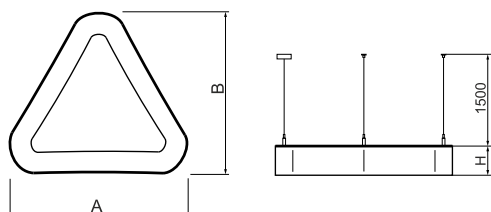

Product information

Category	Architectural luminaires
Family	ARTSHAPE THREE LED
Name	ARTSHAPE THREE LED LARGE EDGE UP&DOWN 5000/12000 PLX E 34 840 / S-1,5M
Index	19.4021.3321.34

Light and electrical data

Light source	LED
Luminous flux LED [lm]	5320/11880
LED power [W]	40/83
Luminaire luminous flux [lm]	10951
Power of luminaire [W]	135
Luminaire's light efficiency [lm/W]	81,1
Color of the light [K]	4000
CRI	>80
SDCM (LED sources)	4
Beam angle [°]	(C0-C180) / (C90-C270) - 113,4° / 111,8°
Protection against electric shock	I
Protection degree	IP40
Voltage	220..240 V, 50..60 Hz
Lifetime of LED sources [h]	35000
Lx/By	L80/B10
Operating temperature range [°C]	0 ÷ 30
Driver	standard on/off (E)
Power factor cos φ	>0,95
Circuit load capacity	5 (B10), 7 (B16), 8 (C10), 12 (C16)

Mechanical data

Assembly	surface mounted on slings
Material	aluminum
Color	RAL 9016 (white)
Diffuser	PLX (PMMA opal)
Impact resistant	IK04
Dimensions [mm]	1170 x 1043 x 85

A graph of light

Accessories

Index 6E1-500OKW1P-3