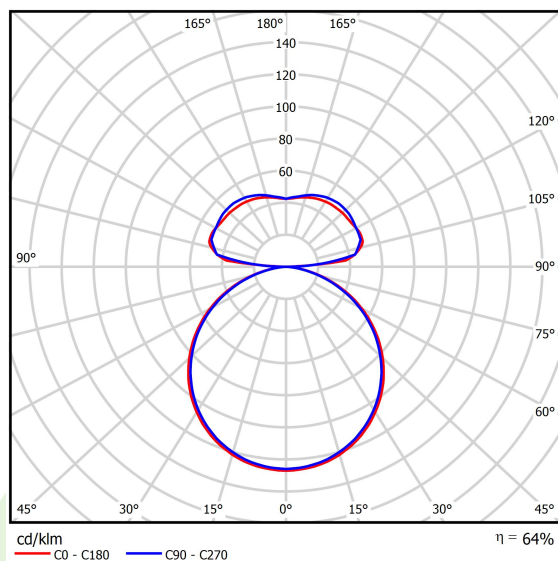

A graph of light