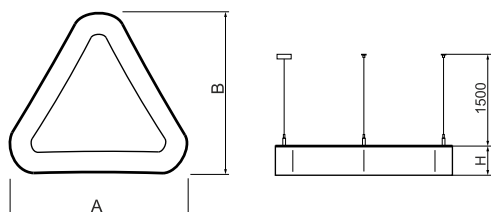

Product information

Category	Architectural luminaires
Family	ARTSHAPE THREE LED
Name	ARTSHAPE THREE LED MEDIUM EDGE UP&DOWN 4000/9000 PLX E 34 840 / S-1,5M
Index	19.4021.2221.34

Light and electrical data

Light source	LED
Luminous flux LED [lm]	4104/8910
LED power [W]	31/64
Luminaire luminous flux [lm]	8313
Power of luminaire [W]	105
Luminaire's light efficiency [lm/W]	79,2
Color of the light [K]	4000
CRI	>80
SDCM (LED sources)	4
Beam angle [°]	(C0-C180) / (C90-C270) - 113,4° / 111,8°
Protection against electric shock	I
Protection degree	IP40
Voltage	220..240 V, 50..60 Hz
Lifetime of LED sources [h]	35000
Lx/By	L80/B10
Operating temperature range [°C]	0 ÷ 30
Driver	standard on/off (E)
Power factor cos φ	>0,95
Circuit load capacity	5 (B10), 7 (B16), 8 (C10), 12 (C16)

Mechanical data

Assembly	surface mounted on slings
Material	aluminum
Color	RAL 9016 (white)
Diffuser	PLX (PMMA opal)
Impact resistant	IK04
Dimensions [mm]	900 x 809 x 85

A graph of light

Accessories

Index 6E1-500OKW1P-3