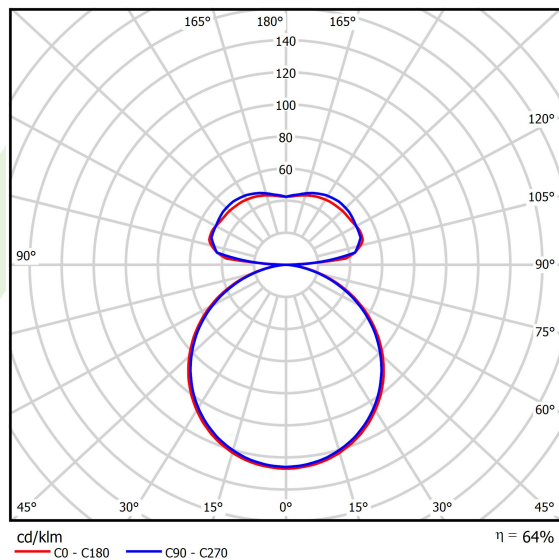

Mechanical data

Assembly	surface mounted on slings
Material	aluminum
Color	RAL 9016 (white)
Diffuser	PLX (PMMA opal)
Impact resistant	IK04
Dimensions [mm]	900 x 809 x 85

A graph of light

Accessories

Index 19.3272.0429.34

Name SUSPENSION NEW TYPE-J 34
LENGHT 1,5M WIRE 3X 1-POINT

Index 19.3272.1205.00

Name SUSPENSION NEW TYPE-E
LENGHT-1,5 METER WITHOUT
WIRE 1-POINT