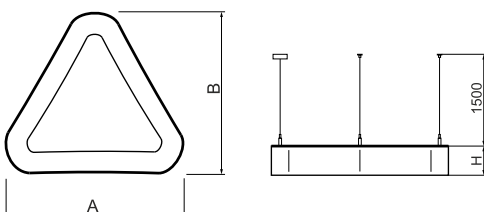

Product information

Category	Architectural luminaires
Family	ARTSHAPE THREE LED
Name	ARTSHAPE THREE LED MEDIUM EDGE UP&DOWN 4000/9000 PLX E 34 840 / S-1,5M
Index	19.4021.2221.34

Light and electrical data

Light source	LED
Luminous flux LED [lm]	4104/8910
LED power [W]	31/64
Luminaire luminous flux [lm]	8313
Power of luminaire [W]	105
Luminaire's light efficiency [lm/W]	79,2
Color of the light [K]	4000
CRI	>80
SDCM (LED sources)	4
Beam angle [°]	(C0-C180) / (C90-C270) - 113,4° / 111,8°
Protection against electric shock	I
Protection degree	IP40
Voltage	220..240 V, 50..60 Hz
Lifetime of LED sources [h]	35000
Lx/By	L80/B10
Operating temperature range [°C]	0 ÷ 30
Driver	standard on/off (E)
Power factor cos φ	>0,95
Circuit load capacity	5 (B10), 7 (B16), 8 (C10), 12 (C16)

Mechanical data

Assembly	surface mounted on slings
Material	aluminum
Color	RAL 9016 (white)
Diffuser	PLX (PMMA opal)
Impact resistant	IK04
Dimensions [mm]	900 x 809 x 85

A graph of light

Accessories

Index 6E1-500OKW1P-3