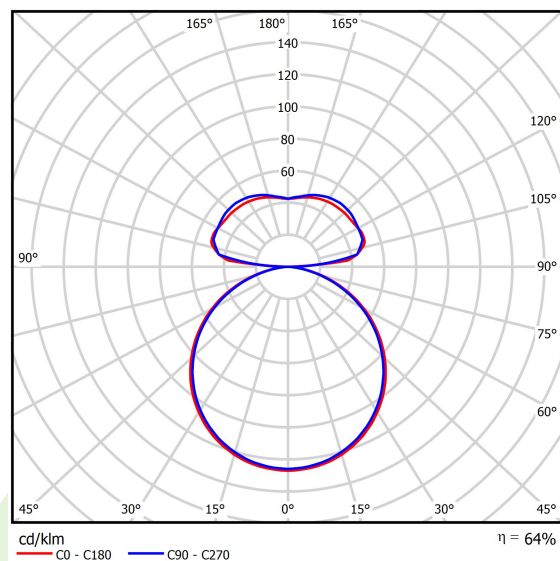

A graph of light