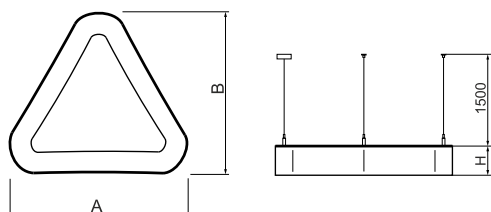

Product information

Category	Architectural luminaires
Family	ARTSHAPE THREE LED
Name	ARTSHAPE THREE LED SMALL EDGE UP&DOWN 2800/6000 PLX E 34 840 / S-1,5M
Index	19.4021.1121.34

Light and electrical data

Light source	LED
Luminous flux LED [lm]	2888/5940
LED power [W]	22/46
Luminaire luminous flux [lm]	5639
Power of luminaire [W]	75
Luminaire's light efficiency [lm/W]	75,2
Color of the light [K]	4000
CRI	>80
SDCM (LED sources)	4
Beam angle [°]	(C0-C180) / (C90-C270) - 113,4° / 111,8°
Protection against electric shock	I
Protection degree	IP40
Voltage	220..240 V, 50..60 Hz
Lifetime of LED sources [h]	35000
Lx/By	L80/B10
Operating temperature range [°C]	0 ÷ 30
Driver	standard on/off (E)
Power factor cos φ	>0,95
Circuit load capacity	6 (B10), 11 (B16), 9 (C10), 15 (C16)

Mechanical data

Assembly	surface mounted on slings
Material	aluminum
Color	RAL 9016 (white)
Diffuser	PLX (PMMA opal)
Impact resistant	IK04
Dimensions [mm]	630 x 575 x 85

A graph of light

Accessories

Index 6E1-500OKW1P-3