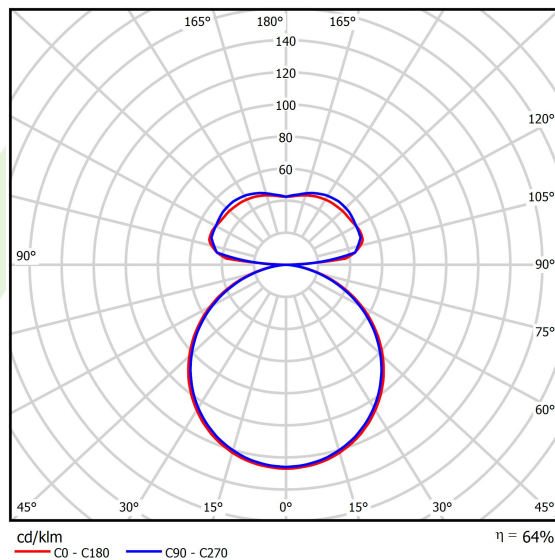

Mechanical data

Assembly	surface mounted on slings
Material	aluminum
Color	RAL 9016 (white)
Diffuser	PLX (PMMA opal)
Impact resistant	IK04
Dimensions [mm]	630 x 575 x 85

A graph of light

Accessories

Index 19.3272.0429.34

Name SUSPENSION NEW TYPE-J 34
LENGHT 1,5M WIRE 3X 1-POINT

Index 19.3272.1205.00

Name SUSPENSION NEW TYPE-E
LENGHT-1,5 METER WITHOUT
WIRE 1-POINT