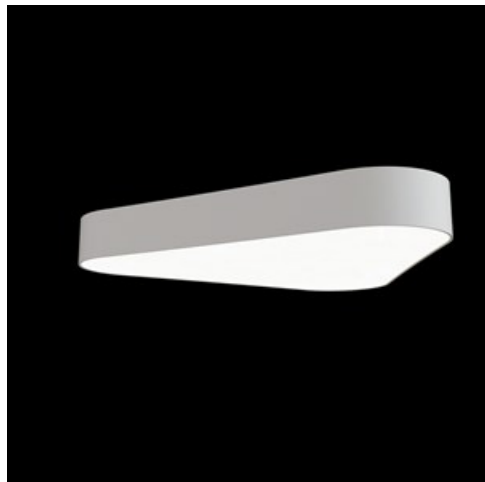

Product: ARTSHAPE THREE LED LARGE FULL UP&DOWN 5000/16000 PLX E 34 840 / S-1,5M

Index: 19.4021.6521.34

Description

Modernistic architectural luminaire in shapes of popular geometrical figures and fashionable design of simple form. The luminaire is adjusted to be mounted on slings. It is equipped with highly efficient LED light sources. Various options of luminous flux and colour temperature are available. The sides of the shade are made of thin-walled aluminium profile. In combination with a possibility of painting according to RAL palette, the luminaires allow to achieve a unique arrangement of various premises. Perfectly even surface-emitting is made of material which has very good light transmittance factor and has good diffusion parameters. This luminaire is dedicated to room of high stylistic requirements. It is perfect for hotel atrium, office receptions, architectural studios, conference rooms or halls and corridors in exclusive buildings as well as for theatres or modern shops in shopping centres. Direct-indirect light distribution.

Mechanical data

Assembly	surface mounted on slings
Material	aluminum
Color	RAL 9016 (white)
Diffuser	PLX (PMMA opal)
Impact resistant	IK04
Dimensions [mm]	1170 x 1043 x 85

A graph of light

Accessories

Index 19.3272.0429.34