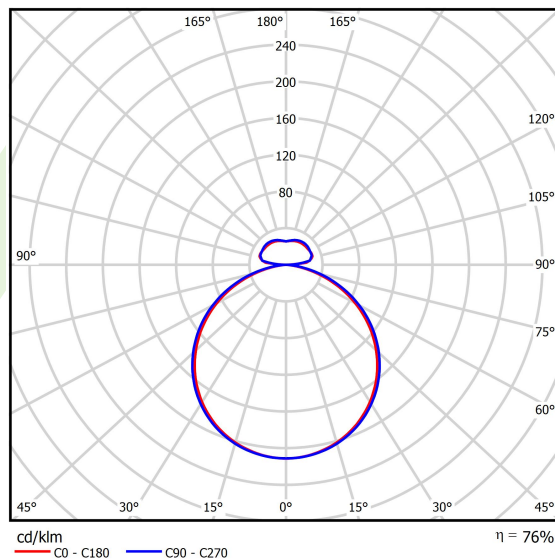

Mechanical data

Assembly	surface mounted on slings
Material	aluminum
Color	RAL 9016 (white)
Diffuser	PLX (PMMA opal)
Impact resistant	IK04
Dimensions [mm]	1170 x 1043 x 85

A graph of light

Accessories

Index 19.3272.0429.34

Name SUSPENSION NEW TYPE-J 34
LENGHT 1,5M WIRE 3X 1-POINT

Index 19.3272.1205.00

Name SUSPENSION NEW TYPE-E
LENGHT-1,5 METER WITHOUT
WIRE 1-POINT