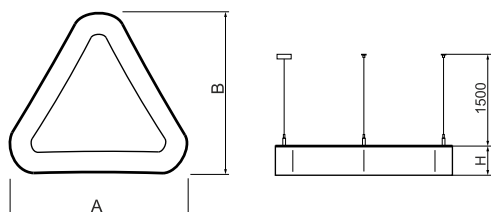

## Product information

Category	<b>Architectural luminaires</b>
Family	<b>ARTSHAPE THREE LED</b>
Name	<b>ARTSHAPE THREE LED LARGE FULL UP&amp;DOWN 5000/16000 PLX E 34 840 / S-1,5M</b>
Index	<b>19.4021.6521.34</b>

## Light and electrical data

Light source	<b>LED</b>
Luminous flux LED [lm]	<b>5320/16338</b>
LED power [W]	<b>40/118</b>
Luminaire luminous flux [lm]	<b>16553</b>
Power of luminaire [W]	<b>175</b>
Luminaire's light efficiency [lm/W]	<b>94,6</b>
Color of the light [K]	<b>4000</b>
CRI	<b>&gt;80</b>
SDCM (LED sources)	<b>4</b>
Beam angle [°]	<b>(C0-C180) / (C90-C270) - 111,2° / 114,2°</b>
Protection against electric shock	<b>I</b>
Protection degree	<b>IP20</b>
Voltage	<b>220..240 V, 50..60 Hz</b>
Lifetime of LED sources [h]	<b>35000</b>
Lx/By	<b>L80/B10</b>
Operating temperature range [°C]	<b>0 ÷ 30</b>
Driver	<b>standard on/off (E)</b>
Power factor cos φ	<b>&gt;0,95</b>
Circuit load capacity	<b>5 (B10), 7 (B16), 8 (C10), 12 (C16)</b>

## Mechanical data

Assembly	<b>surface mounted on slings</b>
Material	<b>aluminum</b>
Color	<b>RAL 9016 (white)</b>
Diffuser	<b>PLX (PMMA opal)</b>
Impact resistant	<b>IK04</b>
Dimensions [mm]	<b>1170 x 1043 x 85</b>