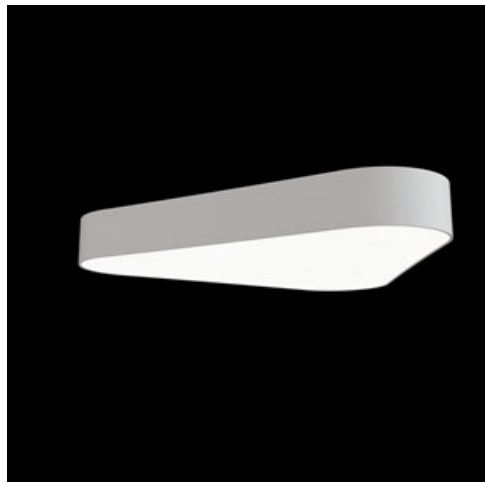

**Product:** ARTSHAPE THREE LED LARGE FULL UP&DOWN 5000/16000 PLX E 34 840 / S-1,5M

**Index:** 19.4021.6521.34

## Description

Modernistic architectural luminaire in shapes of popular geometrical figures and fashionable design of simple form. The luminaire is adjusted to be mounted on slings. It is equipped with highly efficient LED light sources. Various options of luminous flux and colour temperature are available. The sides of the shade are made of thin-walled aluminium profile. In combination with a possibility of painting according to RAL palette, the luminaires allow to achieve a unique arrangement of various premises. Perfectly even surface-emitting is made of material which has very good light transmittance factor and has good diffusion parameters. This luminaire is dedicated to room of high stylistic requirements. It is perfect for hotel atrium, office receptions, architectural studios, conference rooms or halls and corridors in exclusive buildings as well as for theatres or modern shops in shopping centres. Direct-indirect light distribution.