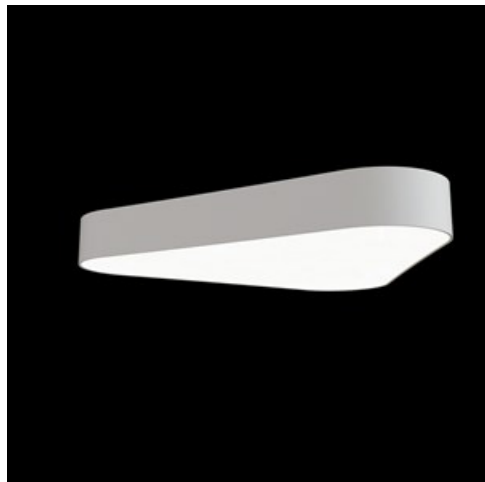

Product: ARTSHAPE THREE LED LARGE FULL UP&DOWN 5000/16000 PLX E 34 840 / S-1,5M

Index: 19.4021.6521.34

Description

Modernistic architectural luminaire in shapes of popular geometrical figures and fashionable design of simple form. The luminaire is adjusted to be mounted on slings. It is equipped with highly efficient LED light sources. Various options of luminous flux and colour temperature are available. The sides of the shade are made of thin-walled aluminium profile. In combination with a possibility of painting according to RAL palette, the luminaires allow to achieve a unique arrangement of various premises. Perfectly even surface-emitting is made of material which has very good light transmittance factor and has good diffusion parameters. This luminaire is dedicated to room of high stylistic requirements. It is perfect for hotel atrium, office receptions, architectural studios, conference rooms or halls and corridors in exclusive buildings as well as for theatres or modern shops in shopping centres. Direct-indirect light distribution.

Product information

Category	Architectural luminaires
Family	ARTSHAPE THREE LED
Name	ARTSHAPE THREE LED LARGE FULL UP&DOWN 5000/16000 PLX E 34 840 / S-1,5M
Index	19.4021.6521.34

Light and electrical data

Mechanical data

Assembly	surface mounted on slings
Material	aluminum
Color	RAL 9016 (white)
Diffuser	PLX (PMMA opal)
Impact resistant	IK04
Dimensions [mm]	1170 x 1043 x 85

A graph of light

Accessories

Index 6E1-500OKW1P-3