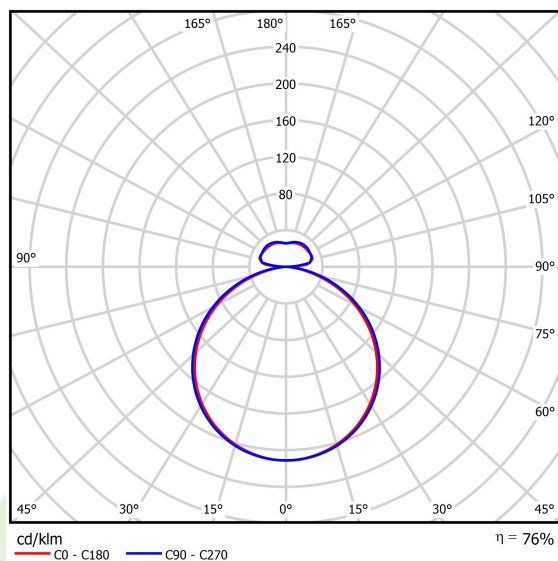

## Light and electrical data

Light source	<b>LED</b>
Luminous flux LED [lm]	<b>5320/16338</b>
LED power [W]	<b>40/118</b>
Luminaire luminous flux [lm]	<b>16553</b>
Power of luminaire [W]	<b>175</b>
Luminaire's light efficiency [lm/W]	<b>94,6</b>
Color of the light [K]	<b>4000</b>
CRI	<b>&gt;80</b>
SDCM (LED sources)	<b>4</b>
Beam angle [°]	<b>(C0-C180) / (C90-C270) - 111,2° / 114,2°</b>
Protection against electric shock	<b>I</b>
Protection degree	<b>IP20</b>
Voltage	<b>220..240 V, 50..60 Hz</b>
Lifetime of LED sources [h]	<b>35000</b>
Lx/By	<b>L80/B10</b>
Operating temperature range [°C]	<b>0 ÷ 30</b>
Driver	<b>standard on/off (E)</b>
Power factor cos φ	<b>&gt;0,95</b>
Circuit load capacity	<b>5 (B10), 7 (B16), 8 (C10), 12 (C16)</b>

## A graph of light