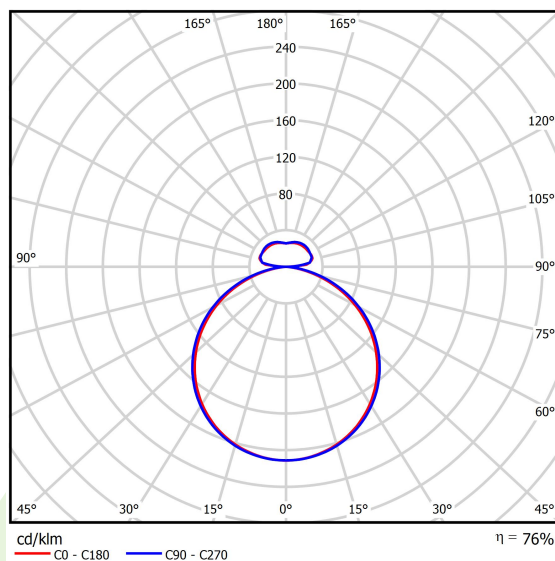

A graph of light