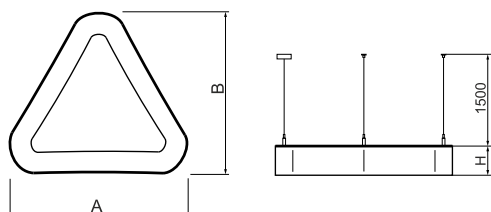

Product information

Category	Architectural luminaires
Family	ARTSHAPE THREE LED
Name	ARTSHAPE THREE LED LARGE FULL UP&DOWN 5000/16000 PLX E 34 840 / S-1,5M
Index	19.4021.6521.34

Light and electrical data

Light source	LED
Luminous flux LED [lm]	5320/16338
LED power [W]	40/118
Luminaire luminous flux [lm]	16553
Power of luminaire [W]	175
Luminaire's light efficiency [lm/W]	94,6
Color of the light [K]	4000
CRI	>80
SDCM (LED sources)	4
Beam angle [°]	(C0-C180) / (C90-C270) - 111,2° / 114,2°
Protection against electric shock	I
Protection degree	IP20
Voltage	220..240 V, 50..60 Hz
Lifetime of LED sources [h]	35000
Lx/By	L80/B10
Operating temperature range [°C]	0 ÷ 30
Driver	standard on/off (E)
Power factor cos φ	>0,95
Circuit load capacity	5 (B10), 7 (B16), 8 (C10), 12 (C16)

Mechanical data

Assembly	surface mounted on slings
Material	aluminum
Color	RAL 9016 (white)
Diffuser	PLX (PMMA opal)
Impact resistant	IK04
Dimensions [mm]	1170 x 1043 x 85

A graph of light

Accessories

Index 6E1-500OKW1P-3