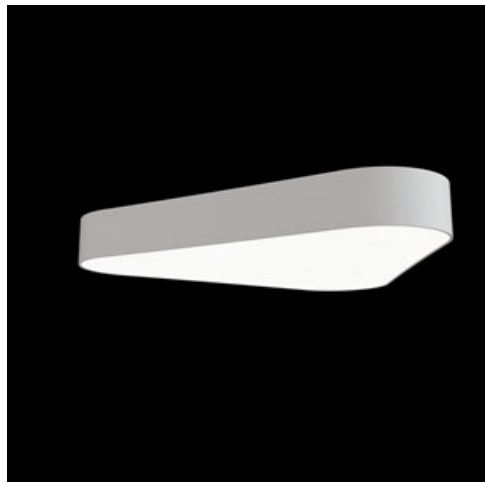

**Product:** ARTSHAPE THREE LED MEDIUM FULL UP&DOWN 4000/11000 PLX E 34 840 / S-1,5M

**Index:** 19.4021.5421.34

## Description

Modernistic architectural luminaire in shapes of popular geometrical figures and fashionable design of simple form. The luminaire is adjusted to be mounted on slings. It is equipped with highly efficient LED light sources. Various options of luminous flux and colour temperature are available. The sides of the shade are made of thin-walled aluminium profile. In combination with a possibility of painting according to RAL palette, the luminaires allow to achieve a unique arrangement of various premises. Perfectly even surface-emitting is made of material which has very good light transmittance factor and has good diffusion parameters. This luminaire is dedicated to room of high stylistic requirements. It is perfect for hotel atrium, office receptions, architectural studios, conference rooms or halls and corridors in exclusive buildings as well as for theatres or modern shops in shopping centres. Direct-indirect light distribution.

## Mechanical data

Assembly	surface mounted on slings
Material	aluminum
Color	RAL 9016 (white)
Diffuser	PLX (PMMA opal)
Impact resistant	IK04
Dimensions [mm]	900 x 809 x 85