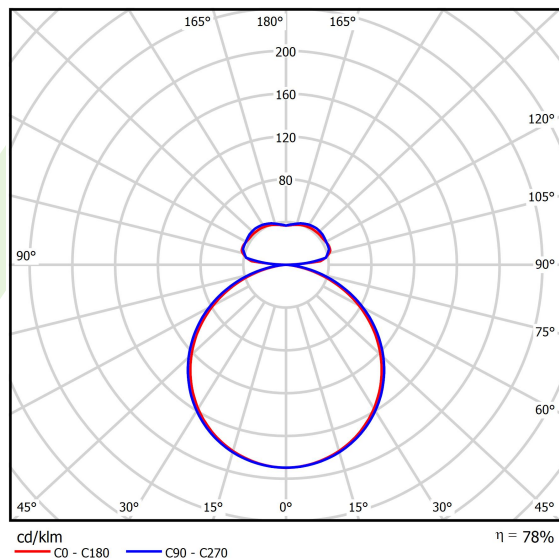

Mechanical data

Assembly	surface mounted on slings
Material	aluminum
Color	RAL 9016 (white)
Diffuser	PLX (PMMA opal)
Impact resistant	IK04
Dimensions [mm]	900 x 809 x 85

A graph of light

Accessories

Index 19.3272.0429.34

Name SUSPENSION NEW TYPE-J 34
LENGHT 1,5M WIRE 3X 1-POINT

Index 19.3272.1205.00

Name SUSPENSION NEW TYPE-E
LENGHT-1,5 METER WITHOUT
WIRE 1-POINT