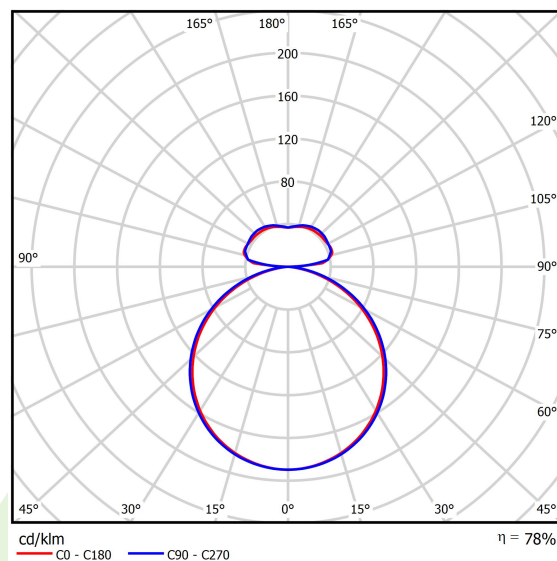

## Light and electrical data

Light source	LED
Luminous flux LED [lm]	4104/10894
LED power [W]	31/80
Luminaire luminous flux [lm]	11653
Power of luminaire [W]	122
Luminaire's light efficiency [lm/W]	95,5
Color of the light [K]	4000
CRI	>80
SDCM (LED sources)	4
Beam angle [°]	(C0-C180) / (C90-C270) - 111,2° / 114,2°
Protection against electric shock	I
Protection degree	IP20
Voltage	220..240 V, 50..60 Hz
Lifetime of LED sources [h]	35000
Lx/By	L80/B10
Operating temperature range [°C]	0 ÷ 30
Driver	standard on/off (E)
Power factor cos φ	>0,95
Circuit load capacity	5 (B10), 7 (B16), 8 (C10), 12 (C16)

## A graph of light