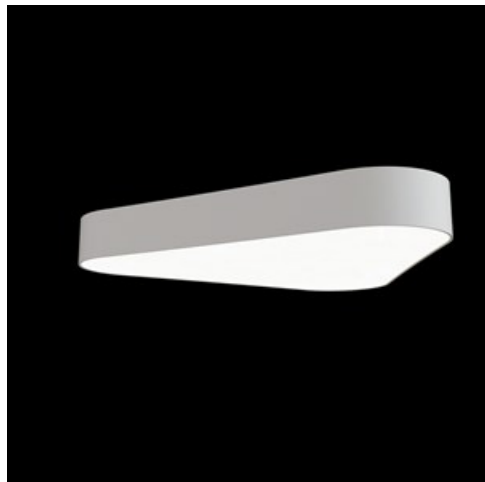

**Product:** ARTSHAPE THREE LED MEDIUM FULL UP&DOWN 4000/11000 PLX E 34 840 / S-1,5M

**Index:** 19.4021.5421.34

## Description

Modernistic architectural luminaire in shapes of popular geometrical figures and fashionable design of simple form. The luminaire is adjusted to be mounted on slings. It is equipped with highly efficient LED light sources. Various options of luminous flux and colour temperature are available. The sides of the shade are made of thin-walled aluminium profile. In combination with a possibility of painting according to RAL palette, the luminaires allow to achieve a unique arrangement of various premises. Perfectly even surface-emitting is made of material which has very good light transmittance factor and has good diffusion parameters. This luminaire is dedicated to room of high stylistic requirements. It is perfect for hotel atrium, office receptions, architectural studios, conference rooms or halls and corridors in exclusive buildings as well as for theatres or modern shops in shopping centres. Direct-indirect light distribution.

**Mechanical data**

Assembly	surface mounted on slings
Material	aluminum
Color	RAL 9016 (white)
Diffuser	PLX (PMMA opal)
Impact resistant	IK04
Dimensions [mm]	900 x 809 x 85

**A graph of light**

**Accessories**