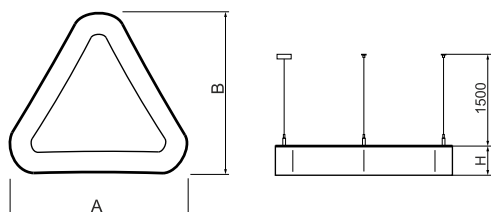

## Light and electrical data

Light source	LED
Luminous flux LED [lm]	4104/10894
LED power [W]	31/80
Luminaire luminous flux [lm]	11653
Power of luminaire [W]	122
Luminaire's light efficiency [lm/W]	95,5
Color of the light [K]	4000
CRI	>80
SDCM (LED sources)	4
Beam angle [°]	(C0-C180) / (C90-C270) - 111,2° / 114,2°
Protection against electric shock	I
Protection degree	IP20
Voltage	220..240 V, 50..60 Hz
Lifetime of LED sources [h]	35000
Lx/By	L80/B10
Operating temperature range [°C]	0 ÷ 30
Driver	standard on/off (E)
Power factor cos φ	>0,95
Circuit load capacity	5 (B10), 7 (B16), 8 (C10), 12 (C16)

## Mechanical data

Assembly	surface mounted on slings
Material	aluminum
Color	RAL 9016 (white)
Diffuser	PLX (PMMA opal)
Impact resistant	IK04
Dimensions [mm]	900 x 809 x 85