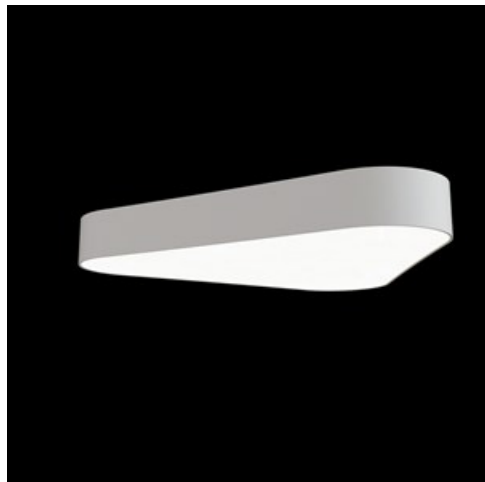

Product: ARTSHAPE THREE LED MEDIUM FULL UP&DOWN 4000/11000 PLX E 34 840 / S-1,5M

Index: 19.4021.5421.34

Description

Modernistic architectural luminaire in shapes of popular geometrical figures and fashionable design of simple form. The luminaire is adjusted to be mounted on slings. It is equipped with highly efficient LED light sources. Various options of luminous flux and colour temperature are available. The sides of the shade are made of thin-walled aluminium profile. In combination with a possibility of painting according to RAL palette, the luminaires allow to achieve a unique arrangement of various premises. Perfectly even surface-emitting is made of material which has very good light transmittance factor and has good diffusion parameters. This luminaire is dedicated to room of high stylistic requirements. It is perfect for hotel atrium, office receptions, architectural studios, conference rooms or halls and corridors in exclusive buildings as well as for theatres or modern shops in shopping centres. Direct-indirect light distribution.

Product information

Category	Architectural luminaires
Family	ARTSHAPE THREE LED
Name	ARTSHAPE THREE LED MEDIUM FULL UP&DOWN 4000/11000 PLX E 34 840 / S-1,5M
Index	19.4021.5421.34
EAN	5902107225049

Light and electrical data

Mechanical data

Assembly	surface mounted on slings
Material	aluminum
Color	RAL 9016 (white)
Diffuser	PLX (PMMA opal)
Impact resistant	IK04
Dimensions [mm]	900 x 809 x 85

A graph of light

Accessories

Index 19.3272.0429.34