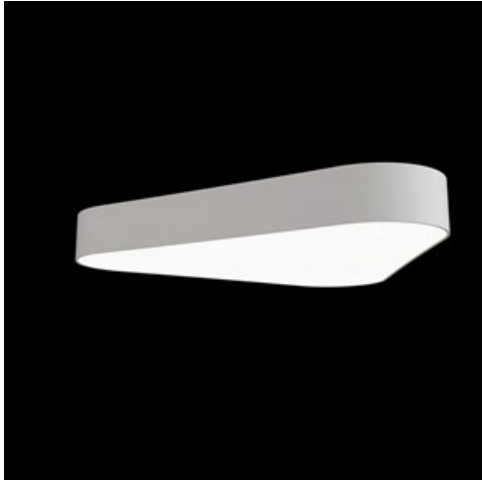

**Product:** ARTSHAPE THREE LED MEDIUM FULL UP&DOWN 4000/11000 PLX E 34 840 / S-1,5M

**Index:** 19.4021.5421.34

## Description

Modernistic architectural luminaire in shapes of popular geometrical figures and fashionable design of simple form. The luminaire is adjusted to be mounted on slings. It is equipped with highly efficient LED light sources. Various options of luminous flux and colour temperature are available. The sides of the shade are made of thin-walled aluminium profile. In combination with a possibility of painting according to RAL palette, the luminaires allow to achieve a unique arrangement of various premises. Perfectly even surface-emitting is made of material which has very good light transmittance factor and has good diffusion parameters. This luminaire is dedicated to room of high stylistic requirements. It is perfect for hotel atrium, office receptions, architectural studios, conference rooms or halls and corridors in exclusive buildings as well as for theatres or modern shops in shopping centres. Direct-indirect light distribution.

**Mechanical data**

Assembly	surface mounted on slings
Material	aluminum
Color	RAL 9016 (white)
Diffuser	PLX (PMMA opal)
Impact resistant	IK04
Dimensions [mm]	900 x 809 x 85

**A graph of light**

**Accessories**