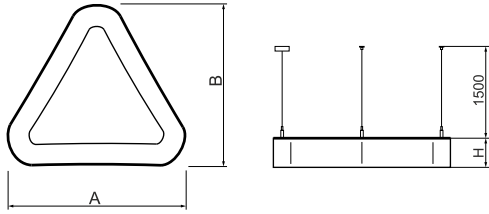

## Light and electrical data

Light source	LED
Luminous flux LED [lm]	4104/10894
LED power [W]	31/80
Luminaire luminous flux [lm]	11653
Power of luminaire [W]	122
Luminaire's light efficiency [lm/W]	95,5
Color of the light [K]	4000
CRI	>80
Beam angle [°]	(C0-C180) / (C90-C270) - 111,2° / 114,2°
Protection against electric shock	I
Protection degree	IP20
Voltage	220..240 V, 50..60 Hz
Lifetime of LED sources [h]	100000
Lx/By	L80/B10
Operating temperature range [°C]	0 ÷ 30
Driver	standard on/off (E)
Power factor cos φ	>0,95
Circuit load capacity	5 (B10), 7 (B16), 8 (C10), 12 (C16)

**Mechanical data**

Assembly	surface mounted on slings
Material	aluminum
Color	RAL 9016 (white)
Diffuser	PLX (PMMA opal)
Impact resistant	IK04
Dimensions [mm]	900 x 809 x 85

**A graph of light**

**Accessories**