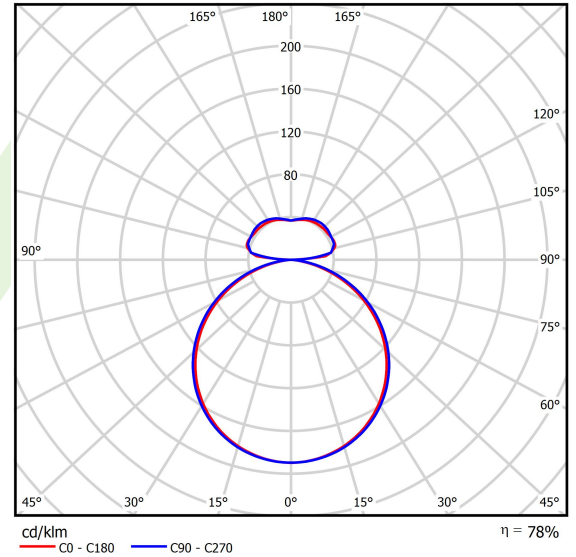

Mechanical data

Assembly	surface mounted on slings
Material	aluminum
Color	RAL 9016 (white)
Diffuser	PLX (PMMA opal)
Impact resistant	IK04
Dimensions [mm]	900 x 809 x 85

A graph of light

Accessories

Index 19.3272.0429.34

Name SUSPENSION NEW TYPE-J 34
LENGHT 1,5M WIRE 3X 1-POINT

Index 19.3272.1205.00

Name SUSPENSION NEW TYPE-E
LENGHT-1,5 METER WITHOUT
WIRE 1-POINT