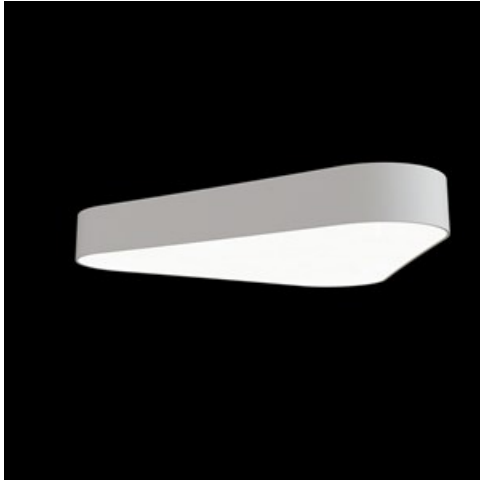

Product: ARTSHAPE THREE LED SMALL FULL UP&DOWN 2800/6000 PLX E 34 840 / S-1,5M

Index: 19.4021.4121.34

Description

Modernistic architectural luminaire in shapes of popular geometrical figures and fashionable design of simple form. The luminaire is adjusted to be mounted on slings. It is equipped with highly efficient LED light sources. Various options of luminous flux and colour temperature are available. The sides of the shade are made of thin-walled aluminium profile. In combination with a possibility of painting according to RAL palette, the luminaires allow to achieve a unique arrangement of various premises. Perfectly even surface-emitting is made of material which has very good light transmittance factor and has good diffusion parameters. This luminaire is dedicated to room of high stylistic requirements. It is perfect for hotel atrium, office receptions, architectural studios, conference rooms or halls and corridors in exclusive buildings as well as for theatres or modern shops in shopping centres. Direct-indirect light distribution.

Product information

Category	Architectural luminaires
Family	ARTSHAPE THREE LED
Name	ARTSHAPE THREE LED SMALL FULL UP&DOWN 2800/6000 PLX E 34 840 / S-1,5M
Index	19.4021.4121.34

Light and electrical data

Mechanical data

Assembly	surface mounted on slings
Material	aluminum
Color	RAL 9016 (white)
Diffuser	PLX (PMMA opal)
Impact resistant	IK04
Dimensions [mm]	630 x 575 x 85

A graph of light

Accessories

Index 6E1-500OKW1P-3