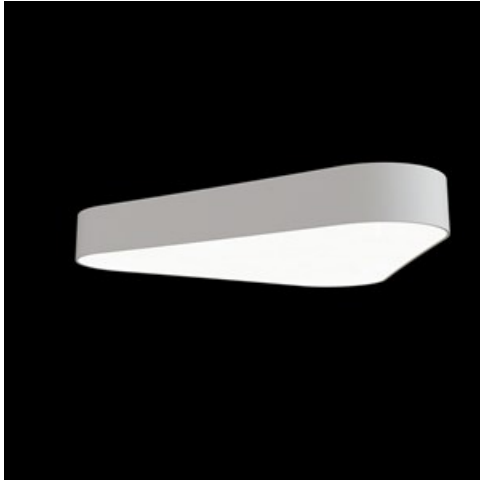

Product: ARTSHAPE THREE LED SMALL FULL UP&DOWN 2800/6000 PLX E 34 840 / S-1,5M

Index: 19.4021.4121.34

Description

Modernistic architectural luminaire in shapes of popular geometrical figures and fashionable design of simple form. The luminaire is adjusted to be mounted on slings. It is equipped with highly efficient LED light sources. Various options of luminous flux and colour temperature are available. The sides of the shade are made of thin-walled aluminium profile. In combination with a possibility of painting according to RAL palette, the luminaires allow to achieve a unique arrangement of various premises. Perfectly even surface-emitting is made of material which has very good light transmittance factor and has good diffusion parameters. This luminaire is dedicated to room of high stylistic requirements. It is perfect for hotel atrium, office receptions, architectural studios, conference rooms or halls and corridors in exclusive buildings as well as for theatres or modern shops in shopping centres. Direct-indirect light distribution.

Product information

Category	Architectural luminaires
Family	ARTSHAPE THREE LED
Name	ARTSHAPE THREE LED SMALL FULL UP&DOWN 2800/6000 PLX E 34 840 / S-1,5M
Index	19.4021.4121.34

Light and electrical data

Mechanical data

Assembly	surface mounted on slings
Material	aluminum
Color	RAL 9016 (white)
Diffuser	PLX (PMMA opal)
Impact resistant	IK04
Dimensions [mm]	630 x 575 x 85

A graph of light

Accessories

Index 6E1-5000KW1P-3