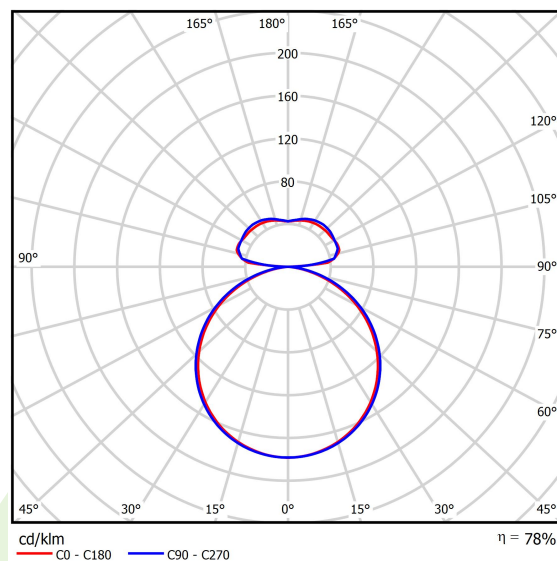

A graph of light