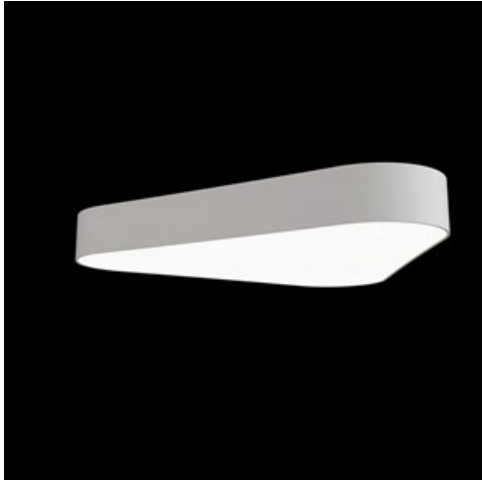

Product: ARTSHAPE THREE LED SMALL FULL UP&DOWN 2800/6000 PLX E 34 840 / S-1,5M

Index: 19.4021.4121.34

Description

Modernistic architectural luminaire in shapes of popular geometrical figures and fashionable design of simple form. The luminaire is adjusted to be mounted on slings. It is equipped with highly efficient LED light sources. Various options of luminous flux and colour temperature are available. The sides of the shade are made of thin-walled aluminium profile. In combination with a possibility of painting according to RAL palette, the luminaires allow to achieve a unique arrangement of various premises. Perfectly even surface-emitting is made of material which has very good light transmittance factor and has good diffusion parameters. This luminaire is dedicated to room of high stylistic requirements. It is perfect for hotel atrium, office receptions, architectural studios, conference rooms or halls and corridors in exclusive buildings as well as for theatres or modern shops in shopping centres. Direct-indirect light distribution.

Product information

Category	Architectural luminaires
Family	ARTSHAPE THREE LED
Name	ARTSHAPE THREE LED SMALL FULL UP&DOWN 2800/6000 PLX E 34 840 / S-1,5M
Index	19.4021.4121.34
EAN	5902107225032

Light and electrical data

Mechanical data

Assembly	surface mounted on slings
Material	aluminum
Color	RAL 9016 (white)
Diffuser	PLX (PMMA opal)
Impact resistant	IK04
Dimensions [mm]	630 x 575 x 85

A graph of light

Accessories

Index 19.3272.0429.34