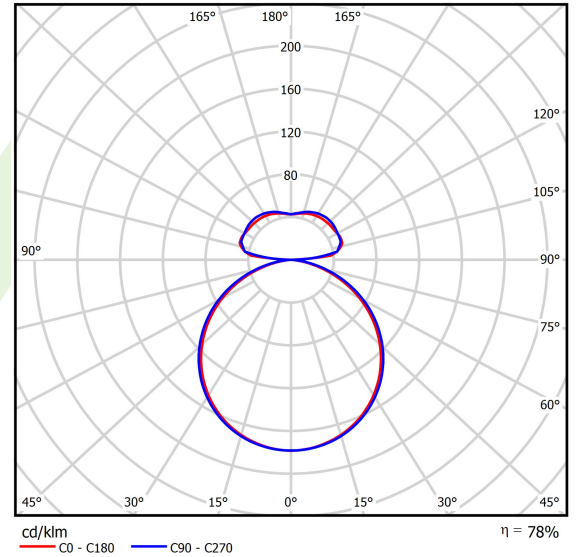

Mechanical data

Assembly	surface mounted on slings
Material	aluminum
Color	RAL 9016 (white)
Diffuser	PLX (PMMA opal)
Impact resistant	IK04
Dimensions [mm]	630 x 575 x 85

A graph of light

Accessories

Index 19.3272.0429.34

Name SUSPENSION NEW TYPE-J 34
LENGHT 1,5M WIRE 3X 1-POINT

Index 19.3272.1205.00

Name SUSPENSION NEW TYPE-E
LENGHT-1,5 METER WITHOUT
WIRE 1-POINT