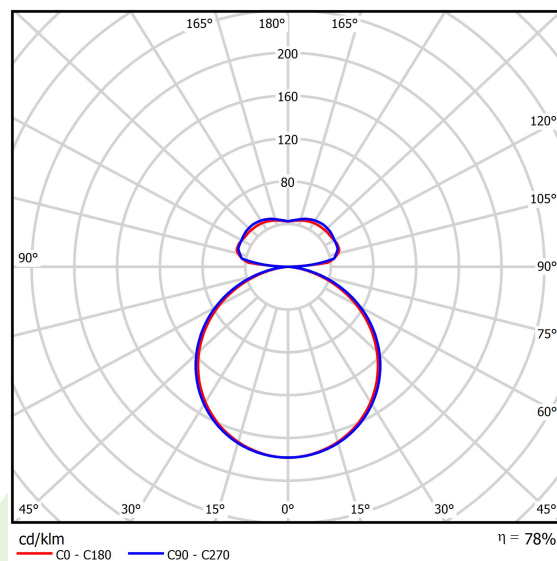

## Light and electrical data

Light source	LED
Luminous flux LED [lm]	2888/6192
LED power [W]	22/44
Luminaire luminous flux [lm]	7111
Power of luminaire [W]	73
Luminaire's light efficiency [lm/W]	97,4
Color of the light [K]	4000
CRI	>80
SDCM (LED sources)	4
Beam angle [°]	(C0-C180) / (C90-C270) - 111,2° / 114,2°
Protection against electric shock	I
Protection degree	IP20
Voltage	220..240 V, 50..60 Hz
Lifetime of LED sources [h]	35000
Lx/By	L80/B10
Operating temperature range [°C]	0 ÷ 30
Driver	standard on/off (E)
Power factor cos φ	>0,95
Circuit load capacity	6 (B10), 11 (B16), 9 (C10), 15 (C16)

## A graph of light