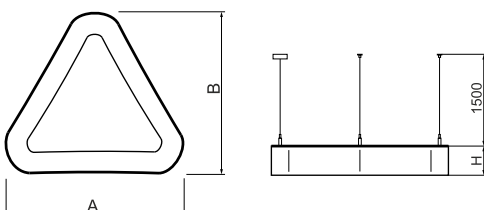

## Product information

Category	Architectural luminaires
Family	ARTSHAPE THREE LED
Name	ARTSHAPE THREE LED SMALL FULL UP&DOWN 2800/6000 PLX E 34 840 / S-1,5M
Index	19.4021.4121.34

## Light and electrical data

Light source	LED
Luminous flux LED [lm]	2888/6192
LED power [W]	22/44
Luminaire luminous flux [lm]	7111
Power of luminaire [W]	73
Luminaire's light efficiency [lm/W]	97,4
Color of the light [K]	4000
CRI	>80
SDCM (LED sources)	4
Beam angle [°]	(C0-C180) / (C90-C270) - 111,2° / 114,2°
Protection against electric shock	I
Protection degree	IP20
Voltage	220..240 V, 50..60 Hz
Lifetime of LED sources [h]	35000
Lx/By	L80/B10
Operating temperature range [°C]	0 ÷ 30
Driver	standard on/off (E)
Power factor cos φ	>0,95
Circuit load capacity	6 (B10), 11 (B16), 9 (C10), 15 (C16)

## Mechanical data

Assembly	surface mounted on slings
Material	aluminum
Color	RAL 9016 (white)
Diffuser	PLX (PMMA opal)
Impact resistant	IK04
Dimensions [mm]	630 x 575 x 85