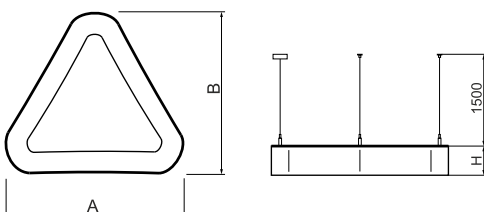

Product information

Category	Architectural luminaires
Family	ARTSHAPE THREE LED
Name	ARTSHAPE THREE LED SMALL FULL UP&DOWN 2800/6000 PLX E 34 840 / S-1,5M
Index	19.4021.4121.34

Light and electrical data

Light source	LED
Luminous flux LED [lm]	2888/6192
LED power [W]	22/44
Luminaire luminous flux [lm]	7111
Power of luminaire [W]	73
Luminaire's light efficiency [lm/W]	97,4
Color of the light [K]	4000
CRI	>80
SDCM (LED sources)	4
Beam angle [°]	(C0-C180) / (C90-C270) - 111,2° / 114,2°
Protection against electric shock	I
Protection degree	IP20
Voltage	220..240 V, 50..60 Hz
Lifetime of LED sources [h]	35000
Lx/By	L80/B10
Operating temperature range [°C]	0 ÷ 30
Driver	standard on/off (E)
Power factor cos φ	>0,95
Circuit load capacity	6 (B10), 11 (B16), 9 (C10), 15 (C16)

Mechanical data

Assembly	surface mounted on slings
Material	aluminum
Color	RAL 9016 (white)
Diffuser	PLX (PMMA opal)
Impact resistant	IK04
Dimensions [mm]	630 x 575 x 85

A graph of light

Accessories

Index 6E1-5000KW1P-3