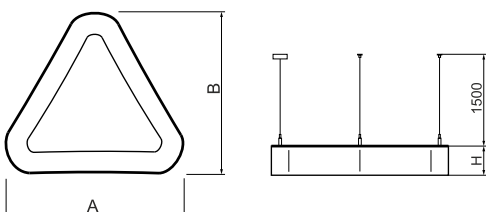

Product information

Category	Architectural luminaires
Family	ARTSHAPE THREE LED
Name	ARTSHAPE THREE LED SMALL FULL UP&DOWN 2800/6000 PLX E 34 840 / S-1,5M
Index	19.4021.4121.34

Light and electrical data

Light source	LED
Luminous flux LED [lm]	2888/6192
LED power [W]	22/44
Luminaire luminous flux [lm]	7111
Power of luminaire [W]	73
Luminaire's light efficiency [lm/W]	97,4
Color of the light [K]	4000
CRI	>80
SDCM (LED sources)	4
Beam angle [°]	(C0-C180) / (C90-C270) - 111,2° / 114,2°
Protection against electric shock	I
Protection degree	IP20
Voltage	220..240 V, 50..60 Hz
Lifetime of LED sources [h]	35000
Lx/By	L80/B10
Operating temperature range [°C]	0 ÷ 30
Driver	standard on/off (E)
Power factor cos φ	>0,95
Circuit load capacity	6 (B10), 11 (B16), 9 (C10), 15 (C16)

Mechanical data

Assembly	surface mounted on slings
Material	aluminum
Color	RAL 9016 (white)
Diffuser	PLX (PMMA opal)
Impact resistant	IK04
Dimensions [mm]	630 x 575 x 85

A graph of light

Accessories

Index 6E1-500OKW1P-3