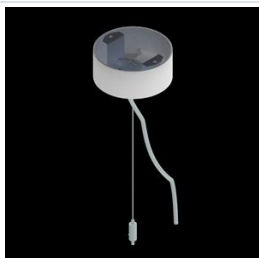

Product: ARTSHAPE THREE LED SMALL FULL UP&DOWN 2800/6000 PLX E 34 840 / S-1,5M

Index: 19.4021.4121.34

Description

Modernistic architectural luminaire in shapes of popular geometrical figures and fashionable design of simple form. The luminaire is adjusted to be mounted on slings. It is equipped with highly efficient LED light sources. Various options of luminous flux and colour temperature are available. The sides of the shade are made of thin-walled aluminium profile. In combination with a possibility of painting according to RAL palette, the luminaires allow to achieve a unique arrangement of various premises. Perfectly even surface-emitting is made of material which has very good light transmittance factor and has good diffusion parameters. This luminaire is dedicated to room of high stylistic requirements. It is perfect for hotel atrium, office receptions, architectural studios, conference rooms or halls and corridors in exclusive buildings as well as for theatres or modern shops in shopping centres. Direct-indirect light distribution.

Mechanical data

Assembly	surface mounted on slings
Material	aluminum
Color	RAL 9016 (white)
Diffuser	PLX (PMMA opal)
Impact resistant	IK04
Dimensions [mm]	630 x 575 x 85

A graph of light

Accessories

Index 6E1-500OKW1P-3

Name SUSPENSION NEW TYPE-J 34
LENGHT 1,5M WIRE 3X 1-POINT

Index 19.3272.1205.00

Name SUSPENSION NEW TYPE-E
LENGHT-1,5 METER WITHOUT
WIRE 1-POINT