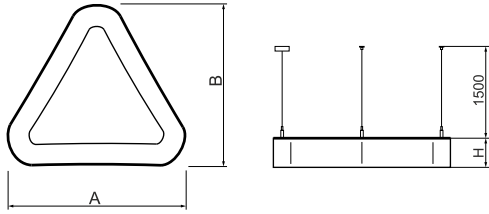

Product information

Category	Architectural luminaires
Family	ARTSHAPE THREE LED
Name	ARTSHAPE THREE LED SMALL FULL UP&DOWN 2800/6000 PLX E 34 840 / S-1,5M
Index	19.4021.4121.34
EAN	5902107225032

Light and electrical data

Light source	LED
Luminous flux LED [lm]	2888/6192
LED power [W]	22/44
Luminaire luminous flux [lm]	7111
Power of luminaire [W]	73
Luminaire's light efficiency [lm/W]	97,4
Color of the light [K]	4000
CRI	>80
Beam angle [°]	(C0-C180) / (C90-C270) - 111,2° / 114,2°
Protection against electric shock	I
Protection degree	IP20
Voltage	220..240 V, 50..60 Hz
Lifetime of LED sources [h]	100000
Lx/By	L80/B10
Operating temperature range [°C]	0 ÷ 30
Driver	standard on/off (E)
Power factor cos φ	>0,95
Circuit load capacity	6 (B10), 11 (B16), 9 (C10), 15 (C16)

Mechanical data

Assembly	surface mounted on slings
Material	aluminum
Color	RAL 9016 (white)
Diffuser	PLX (PMMA opal)
Impact resistant	IK04
Dimensions [mm]	630 x 575 x 85

A graph of light

Accessories

Index 19.3272.0429.34