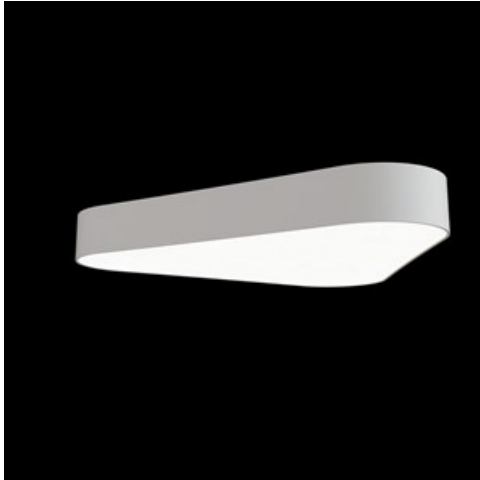

**Product:** ARTSHAPE THREE LED SMALL FULL UP&DOWN 2800/6000 PLX E 34 840 / S-1,5M

**Index:** 19.4021.4121.34

## Description

Modernistic architectural luminaire in shapes of popular geometrical figures and fashionable design of simple form. The luminaire is adjusted to be mounted on slings. It is equipped with highly efficient LED light sources. Various options of luminous flux and colour temperature are available. The sides of the shade are made of thin-walled aluminium profile. In combination with a possibility of painting according to RAL palette, the luminaires allow to achieve a unique arrangement of various premises. Perfectly even surface-emitting is made of material which has very good light transmittance factor and has good diffusion parameters. This luminaire is dedicated to room of high stylistic requirements. It is perfect for hotel atrium, office receptions, architectural studios, conference rooms or halls and corridors in exclusive buildings as well as for theatres or modern shops in shopping centres. Direct-indirect light distribution.

## Mechanical data

Assembly	surface mounted on slings
Material	aluminum
Color	RAL 9016 (white)
Diffuser	PLX (PMMA opal)
Impact resistant	IK04
Dimensions [mm]	630 x 575 x 85