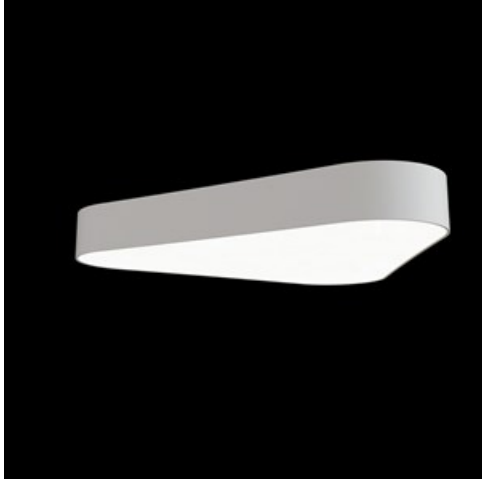

Product: ARTSHAPE THREE LED SMALL FULL UP&DOWN 2800/6000 PLX E 34 840 / S-1,5M

Index: 19.4021.4121.34

Description

Modernistic architectural luminaire in shapes of popular geometrical figures and fashionable design of simple form. The luminaire is adjusted to be mounted on slings. It is equipped with highly efficient LED light sources. Various options of luminous flux and colour temperature are available. The sides of the shade are made of thin-walled aluminium profile. In combination with a possibility of painting according to RAL palette, the luminaires allow to achieve a unique arrangement of various premises. Perfectly even surface-emitting is made of material which has very good light transmittance factor and has good diffusion parameters. This luminaire is dedicated to room of high stylistic requirements. It is perfect for hotel atrium, office receptions, architectural studios, conference rooms or halls and corridors in exclusive buildings as well as for theatres or modern shops in shopping centres. Direct-indirect light distribution.

Product information

Category	Architectural luminaires
Family	ARTSHAPE THREE LED
Name	ARTSHAPE THREE LED SMALL FULL UP&DOWN 2800/6000 PLX E 34 840 / S-1,5M
Index	19.4021.4121.34
EAN	5902107225032

Light and electrical data

Mechanical data

Assembly	surface mounted on slings
Material	aluminum
Color	RAL 9016 (white)
Diffuser	PLX (PMMA opal)
Impact resistant	IK04
Dimensions [mm]	630 x 575 x 85

A graph of light

Accessories

Index 19.3272.0429.34