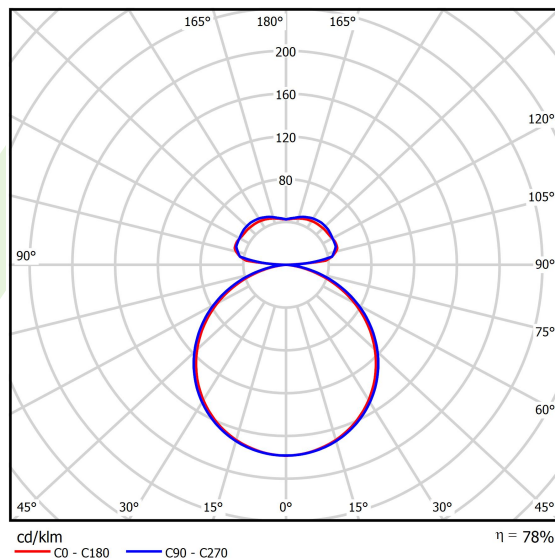

Mechanical data

Assembly	surface mounted on slings
Material	aluminum
Color	RAL 9016 (white)
Diffuser	PLX (PMMA opal)
Impact resistant	IK04
Dimensions [mm]	630 x 575 x 85

A graph of light

Accessories

Index 19.3272.0429.34

Name SUSPENSION NEW TYPE-J 34
LENGHT 1,5M WIRE 3X 1-POINT

Index 19.3272.1205.00

Name SUSPENSION NEW TYPE-E
LENGHT-1,5 METER WITHOUT
WIRE 1-POINT