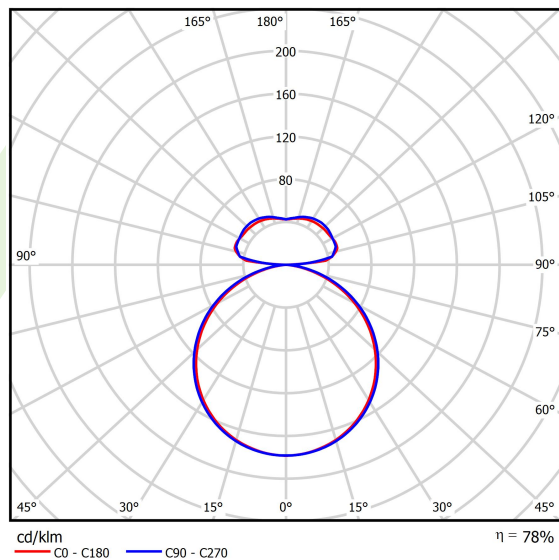

Mechanical data

Assembly	surface mounted on slings
Material	aluminum
Color	RAL 9016 (white)
Diffuser	PLX (PMMA opal)
Impact resistant	IK04
Dimensions [mm]	630 x 575 x 85

A graph of light

Accessories

Index 19.3272.0429.34

Name SUSPENSION NEW TYPE-J 34
LENGHT 1,5M WIRE 3X 1-POINT

Index 19.3272.1205.00

Name SUSPENSION NEW TYPE-E
LENGHT-1,5 METER WITHOUT
WIRE 1-POINT