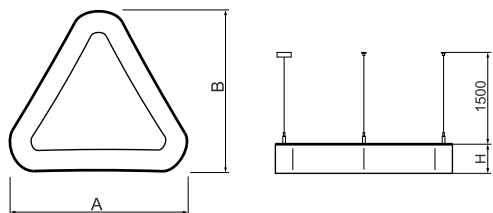

Product information

Category	Architectural luminaires
Family	ARTSHAPE THREE LED
Name	ARTSHAPE THREE LED LARGE EDGE SUSPENDED 12000 PLX EDD 34 840 / S-1,5M
Index	19.4020.3623.34
EAN	5902107176570

Light and electrical data

Light source	LED
Luminous flux LED [lm]	11880
LED power [W]	84
Luminaire luminous flux [lm]	6230
Power of luminaire [W]	92
Luminaire's light efficiency [lm/W]	67,7
Color of the light [K]	4000
CRI	>80
SDCM (LED sources)	3
Beam angle [°]	(C0-C180) / (C90-C270) - 113,4° / 111,8°
Photobiological risk class (IEC/EN 62471)	RG0
Protection against electric shock	I
Protection degree	IP40
Voltage	220..240 V, 50..60 Hz
Lifetime of LED sources [h]	100000
Lx/By	L80/B10
Operating temperature range [°C]	0 ÷ 30
Driver	DIM DALI (EDD)
Power factor cos φ	>0,95
Circuit load capacity	7 (B10), 11 (B16), 11 (C10), 17 (C16)

Mechanical data

Assembly	surface mounted on slings
Material	aluminum
Color	RAL 9016 (white)
Diffuser	PLX (PMMA opal)
Impact resistant	IK04
Weight [kg]	9
Dimensions [mm]	1170 x 1043 x 85

A graph of light

Accessories

Index 6E1-500OKW1P-5

Name SUSPENSION NEW TYPE-J 34
LENGHT 1,5M WIRE 5X 1-POINT

Index 19.3272.1205.00

Name SUSPENSION NEW TYPE-E
LENGHT-1,5 METER WITHOUT
WIRE 1-POINT