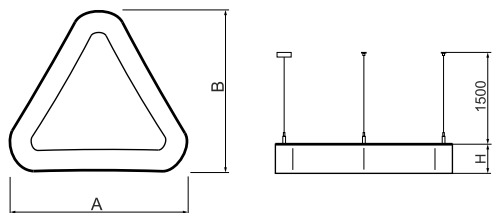

Product information

Category	Architectural luminaires
Family	ARTSHAPE THREE LED
Name	ARTSHAPE THREE LED LARGE EDGE SUSPENDED 12000 PLX EDD 34 840 / S-1,5M
Index	19.4020.3623.34

Light and electrical data

Light source	LED
Luminous flux LED [lm]	11880
LED power [W]	84
Luminaire luminous flux [lm]	6230
Power of luminaire [W]	92
Luminaire's light efficiency [lm/W]	67,7
Color of the light [K]	4000
CRI	>80
SDCM (LED sources)	3
Beam angle [°]	(C0-C180) / (C90-C270) - 113,4° / 111,8°
Photobiological risk class (IEC/EN 62471)	RG0
Protection against electric shock	I
Protection degree	IP40
Voltage	220..240 V, 50..60 Hz
Lifetime of LED sources [h]	60000
Lx/By	L80/B10
Operating temperature range [°C]	0 ÷ 30
Driver	DIM DALI (EDD)
Power factor cos φ	>0,95
Circuit load capacity	7 (B10), 11 (B16), 11 (C10), 17 (C16)

Mechanical data

Assembly	surface mounted on slings
Material	aluminum
Color	RAL 9016 (white)
Diffuser	PLX (PMMA opal)
Impact resistant	IK04
Weight [kg]	9
Dimensions [mm]	1170 x 1043 x 85

A graph of light

Accessories

Index 6E1-500OKW1P-5

Name SUSPENSION NEW TYPE-J 34
LENGHT 1,5M WIRE 5X 1-POINT

Index 19.3272.1205.00

Name SUSPENSION NEW TYPE-E
LENGHT-1,5 METER WITHOUT
WIRE 1-POINT