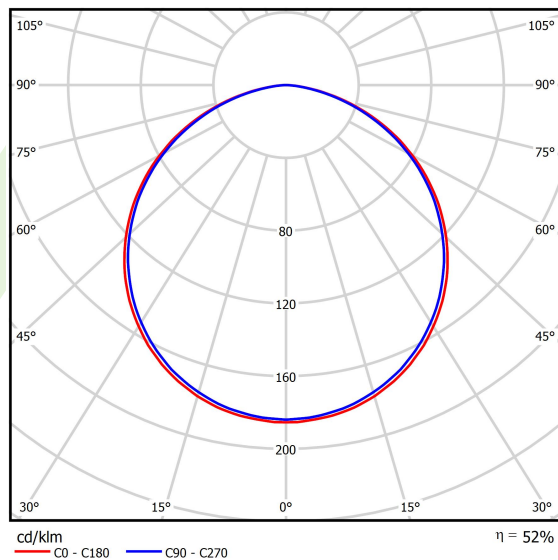

Product information

Category	Architectural luminaires
Family	ARTSHAPE THREE LED
Name	ARTSHAPE THREE LED LARGE EDGE SUSPENDED 12000 PLX EDD 34 840 / S-1,5M
Index	19.4020.3623.34

Light and electrical data

Light source	LED
Luminous flux LED [lm]	11880
LED power [W]	84
Luminaire luminous flux [lm]	6230
Power of luminaire [W]	92
Luminaire's light efficiency [lm/W]	67,7
Color of the light [K]	4000
CRI	>80
SDCM (LED sources)	3
Beam angle [°]	(C0-C180) / (C90-C270) - 113,4° / 111,8°
Photobiological risk class (IEC/EN 62471)	RG0
Protection against electric shock	I
Protection degree	IP40
Voltage	220..240 V, 50..60 Hz
Lifetime of LED sources [h]	60000
Lx/By	L80/B10
Operating temperature range [°C]	0 ÷ 30
Driver	DIM DALI (EDD)
Power factor cos φ	>0,95
Circuit load capacity	7 (B10), 11 (B16), 11 (C10), 17 (C16)

Mechanical data

Assembly	surface mounted on slings
Material	aluminum
Color	RAL 9016 (white)
Diffuser	PLX (PMMA opal)
Impact resistant	IK04
Weight [kg]	9
Dimensions [mm]	1170 x 1043 x 85

A graph of light