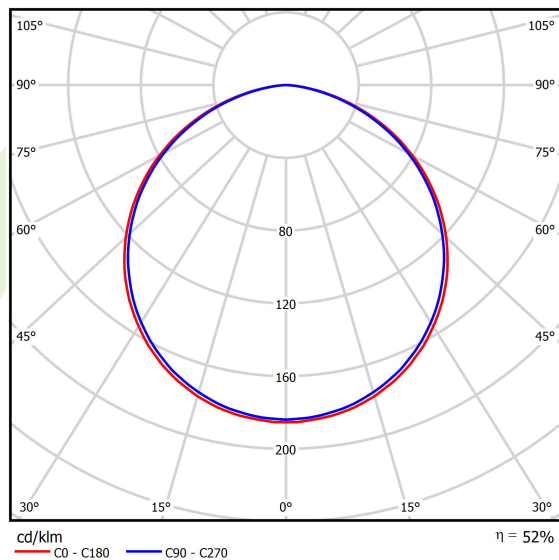

Product information

Category	Architectural luminaires
Family	ARTSHAPE THREE LED
Name	ARTSHAPE THREE LED LARGE EDGE SUSPENDED 12000 PLX EDD 34 840 / S-1,5M
Index	19.4020.3623.34
EAN	5902107176570

Light and electrical data

Light source	LED
Luminous flux LED [lm]	11880
LED power [W]	84
Luminaire luminous flux [lm]	6230
Power of luminaire [W]	92
Luminaire's light efficiency [lm/W]	67,7
Color of the light [K]	4000
CRI	>80
SDCM (LED sources)	3
Beam angle [°]	(C0-C180) / (C90-C270) - 113,4° / 111,8°
Photobiological risk class (IEC/EN 62471)	RG0
Protection against electric shock	I
Protection degree	IP40
Voltage	220..240 V, 50..60 Hz
Lifetime of LED sources [h]	100000
Lx/By	L80/B10
Operating temperature range [°C]	0 ÷ 30
Driver	DIM DALI (EDD)
Power factor cos φ	>0,95
Circuit load capacity	7 (B10), 11 (B16), 11 (C10), 17 (C16)

Mechanical data

Assembly	surface mounted on slings
Material	aluminum
Color	RAL 9016 (white)
Diffuser	PLX (PMMA opal)
Impact resistant	IK04
Weight [kg]	9
Dimensions [mm]	1170 x 1043 x 85

A graph of light