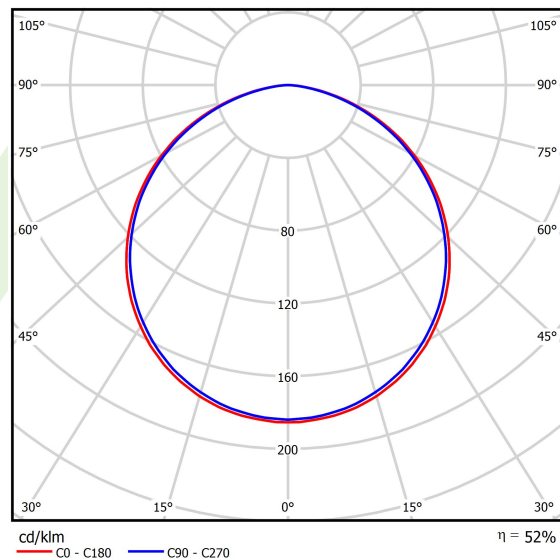

Mechanical data

Assembly	surface mounted on slings
Material	aluminum
Color	RAL 9016 (white)
Diffuser	PLX (PMMA opal)
Impact resistant	IK04
Weight [kg]	7,85
Dimensions [mm]	1170 x 1043 x 85

A graph of light

Accessories

Index 6E1-500OKW1P-3

Name SUSPENSION NEW TYPE-J 34
LENGHT 1,5M WIRE 3X 1-POINT

Index 19.3272.1205.00

Name SUSPENSION NEW TYPE-E
LENGHT-1,5 METER WITHOUT
WIRE 1-POINT