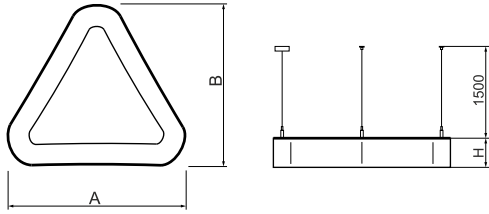

## Product information

Category	Architectural luminaires
Family	ARTSHAPE THREE LED
Name	ARTSHAPE THREE LED LARGE EDGE SUSPENDED 12000 PLX E 34 840 / S-1,5M
Index	19.4020.3621.34
EAN	5902107176563

## Light and electrical data

Light source	LED
Luminous flux LED [lm]	11880
LED power [W]	84
Luminaire luminous flux [lm]	6230
Power of luminaire [W]	92
Luminaire's light efficiency [lm/W]	67,7
Color of the light [K]	4000
CRI	>80
SDCM (LED sources)	3
Beam angle [°]	(C0-C180) / (C90-C270) - 113,4° / 111,8°
Photobiological risk class (IEC/EN 62471)	RG0
Protection against electric shock	I
Protection degree	IP40
Voltage	220..240 V, 50..60 Hz
Lifetime of LED sources [h]	100000
Lx/By	L80/B10
Operating temperature range [°C]	0 ÷ 30
Driver	standard on/off (E)
Power factor cos φ	>0,95
Circuit load capacity	9 (B10), 15 (B16), 15 (C10), 24 (C16)

**Mechanical data**

Assembly	surface mounted on slings
Material	aluminum
Color	RAL 9016 (white)
Diffuser	PLX (PMMA opal)
Impact resistant	IK04
Weight [kg]	7,85
Dimensions [mm]	1170 x 1043 x 85

**A graph of light**