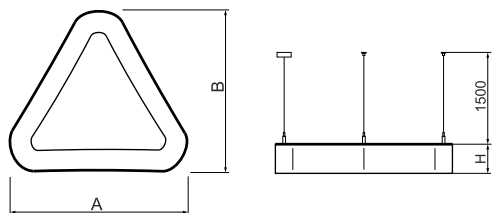

Product information

| | |
|----------|---|
| Category | Architectural luminaires |
| Family | ARTSHAPE THREE LED |
| Name | ARTSHAPE THREE LED LARGE EDGE SUSPENDED 12000 PLX E 34 840 / S-1,5M |
| Index | 19.4020.3621.34 |

Light and electrical data

| | |
|---|--|
| Light source | LED |
| Luminous flux LED [lm] | 11880 |
| LED power [W] | 84 |
| Luminaire luminous flux [lm] | 6230 |
| Power of luminaire [W] | 92 |
| Luminaire's light efficiency [lm/W] | 67,7 |
| Color of the light [K] | 4000 |
| CRI | >80 |
| SDCM (LED sources) | 3 |
| Beam angle [°] | (C0-C180) / (C90-C270) - 113,4° / 111,8° |
| Photobiological risk class (IEC/EN 62471) | RG0 |
| Protection against electric shock | I |
| Protection degree | IP40 |
| Voltage | 220..240 V, 50..60 Hz |
| Lifetime of LED sources [h] | 60000 |
| Lx/By | L80/B10 |
| Operating temperature range [°C] | 0 ÷ 30 |
| Driver | standard on/off (E) |
| Power factor cos φ | >0,95 |
| Circuit load capacity | 9 (B10), 15 (B16), 15 (C10), 24 (C16) |

Mechanical data

| | |
|------------------|---------------------------|
| Assembly | surface mounted on slings |
| Material | aluminum |
| Color | RAL 9016 (white) |
| Diffuser | PLX (PMMA opal) |
| Impact resistant | IK04 |
| Weight [kg] | 7,85 |
| Dimensions [mm] | 1170 x 1043 x 85 |