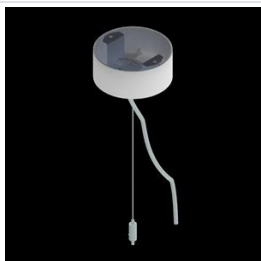

Product: ARTSHAPE THREE LED LARGE EDGE SUSPENDED 12000 PLX E 34 840 / S-1,5M

Index: 19.4020.3621.34

Description

Modernistic architectural luminaire in shapes of popular geometrical figures and fashionable design of simple form. The luminaire is adjusted to be mounted on slings. It is equipped with highly efficient LED light sources. Various options of luminous flux and colour temperature are available. The sides of the shade are made of thin-walled aluminium profile. In combination with a possibility of painting according to RAL palette, the luminaires allow to achieve a unique arrangement of various premises. Perfectly even surface-emitting is made of material which has very good light transmittance factor and has good diffusion parameters. This luminaire is dedicated to room of high stylistic requirements. It is perfect for hotel atrium, office receptions, architectural studios, conference rooms or halls and corridors in exclusive buildings as well as for theatres or modern shops in shopping centres.

Mechanical data

| | |
|------------------|---------------------------|
| Assembly | surface mounted on slings |
| Material | aluminum |
| Color | RAL 9016 (white) |
| Diffuser | PLX (PMMA opal) |
| Impact resistant | IK04 |
| Weight [kg] | 7,85 |
| Dimensions [mm] | 1170 x 1043 x 85 |

A graph of light

Accessories

Index 6E1-500OKW1P-3

Name SUSPENSION NEW TYPE-J 34
LENGHT 1,5M WIRE 3X 1-POINT

Index 19.3272.1205.00

Name SUSPENSION NEW TYPE-E
LENGHT-1,5 METER WITHOUT
WIRE 1-POINT