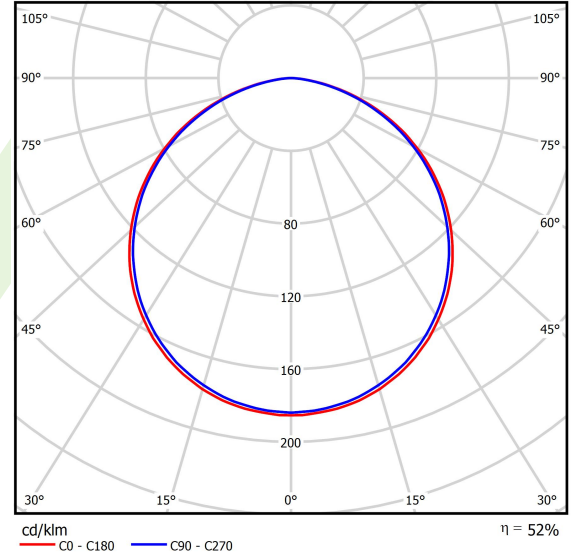

## Light and electrical data

Light source	LED
Luminous flux LED [lm]	11880
LED power [W]	84
Luminaire luminous flux [lm]	6230
Power of luminaire [W]	92
Luminaire's light efficiency [lm/W]	67,7
Color of the light [K]	4000
CRI	>80
SDCM (LED sources)	3
Beam angle [°]	(C0-C180) / (C90-C270) - 113,4° / 111,8°
Photobiological risk class (IEC/EN 62471)	RG0
Protection against electric shock	I
Protection degree	IP40
Voltage	220..240 V, 50..60 Hz
Lifetime of LED sources [h]	100000
Lx/By	L80/B10
Operating temperature range [°C]	0 ÷ 30
Driver	standard on/off (E)
Power factor cos φ	>0,95
Circuit load capacity	9 (B10), 15 (B16), 15 (C10), 24 (C16)

**Mechanical data**

Assembly	surface mounted on slings
Material	aluminum
Color	RAL 9016 (white)
Diffuser	PLX (PMMA opal)
Impact resistant	IK04
Weight [kg]	7,85
Dimensions [mm]	1170 x 1043 x 85

**A graph of light**