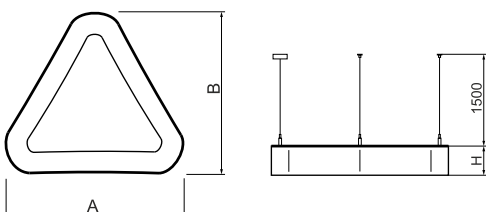

Product information

Category	Architectural luminaires
Family	ARTSHAPE THREE LED
Name	ARTSHAPE THREE LED LARGE EDGE SUSPENDED TW 8000 PLX EDD 34 827-865 / S-1,5M
Index	19.4020.3553.34

Light and electrical data

Light source	LED
Luminous flux LED [lm]	8040
LED power [W]	70
Luminaire luminous flux [lm]	4216
Power of luminaire [W]	77
Luminaire's light efficiency [lm/W]	54,8
Color of the light [K]	2700 ÷ 6500
CRI	>80
SDCM (LED sources)	4
Beam angle [°]	(C0-C180) / (C90-C270) - 113,4° / 111,8°
Protection against electric shock	I
Protection degree	IP40
Voltage	220..240 V, 50..60 Hz
Lifetime of LED sources [h]	60000
Lx/By	L80/B10
Operating temperature range [°C]	0 ÷ 30
Driver	DIM DALI (EDD)
Power factor cos φ	>0,95
Circuit load capacity	8 (B10), 14 (B16), 15(C10), 25 (C16)

Mechanical data

Assembly	surface mounted on slings
Material	aluminum
Color	RAL 9016 (white)
Diffuser	PLX (PMMA opal)
Impact resistant	IK04
Dimensions [mm]	1170 x 1043 x 85

A graph of light

Accessories

Index 6E1-500OKW1P-5

Name SUSPENSION NEW TYPE-J 34
LENGHT 1,5M WIRE 5X 1-POINT

Index 19.3272.1205.00

Name SUSPENSION NEW TYPE-E
LENGHT-1,5 METER WITHOUT
WIRE 1-POINT