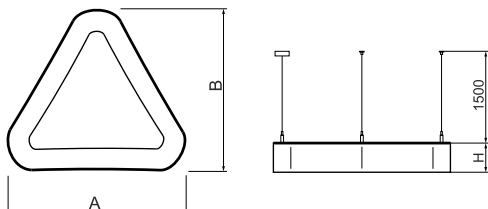

Product information

Category	Architectural luminaires
Family	ARTSHAPE THREE LED
Name	ARTSHAPE THREE LED LARGE EDGE SUSPENDED TW 8000 PLX EDD 34 827-865 / S-1,5M
Index	19.4020.3553.34

Light and electrical data

Light source	LED
Luminous flux LED [lm]	8040
LED power [W]	70
Luminaire luminous flux [lm]	4216
Power of luminaire [W]	77
Luminaire's light efficiency [lm/W]	54,8
Color of the light [K]	2700 ÷ 6500
CRI	>80
SDCM (LED sources)	4
Beam angle [°]	(C0-C180) / (C90-C270) - 113,4° / 111,8°
Protection against electric shock	I
Protection degree	IP40
Voltage	220..240 V, 50..60 Hz
Lifetime of LED sources [h]	60000
Lx/By	L80/B10
Operating temperature range [°C]	0 ÷ 30
Driver	DIM DALI (EDD)
Power factor cos φ	>0,95
Circuit load capacity	8 (B10), 14 (B16), 15(C10), 25 (C16)

Mechanical data

Assembly	surface mounted on slings
Material	aluminum
Color	RAL 9016 (white)
Diffuser	PLX (PMMA opal)
Impact resistant	IK04
Dimensions [mm]	1170 x 1043 x 85

A graph of light

Accessories

Index 6E1-500OKW1P-5

Name SUSPENSION NEW TYPE-J 34
LENGHT 1,5M WIRE 5X 1-POINT

Index 19.3272.1205.00

Name SUSPENSION NEW TYPE-E
LENGHT-1,5 METER WITHOUT
WIRE 1-POINT