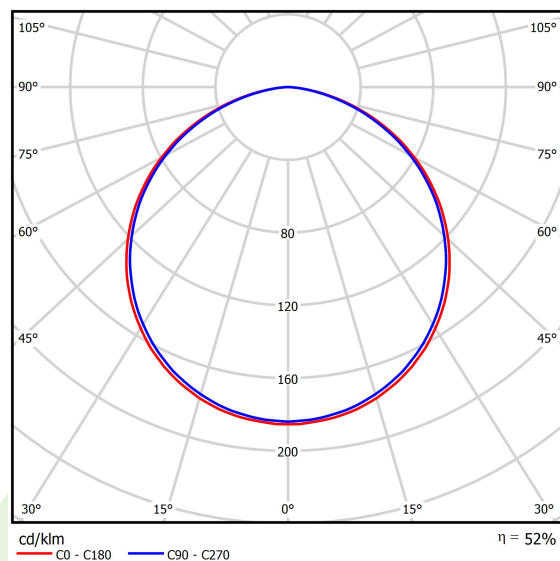

Product information

Category	Architectural luminaires
Family	ARTSHAPE THREE LED
Name	ARTSHAPE THREE LED LARGE EDGE SUSPENDED TW 8000 PLX EDD 34 827-865 / S-1,5M
Index	19.4020.3553.34

Light and electrical data

Light source	LED
Luminous flux LED [lm]	8040
LED power [W]	70
Luminaire luminous flux [lm]	4216
Power of luminaire [W]	77
Luminaire's light efficiency [lm/W]	54,8
Color of the light [K]	2700 ÷ 6500
CRI	>80
SDCM (LED sources)	4
Beam angle [°]	(C0-C180) / (C90-C270) - 113,4° / 111,8°
Protection against electric shock	I
Protection degree	IP40
Voltage	220..240 V, 50..60 Hz
Lifetime of LED sources [h]	60000
Lx/By	L80/B10
Operating temperature range [°C]	0 ÷ 30
Driver	DIM DALI (EDD)
Power factor cos φ	>0,95
Circuit load capacity	8 (B10), 14 (B16), 15(C10), 25 (C16)

Mechanical data

Assembly	surface mounted on slings
Material	aluminum
Color	RAL 9016 (white)
Diffuser	PLX (PMMA opal)
Impact resistant	IK04
Dimensions [mm]	1170 x 1043 x 85

A graph of light

Accessories

Index 6E1-500OKW1P-5