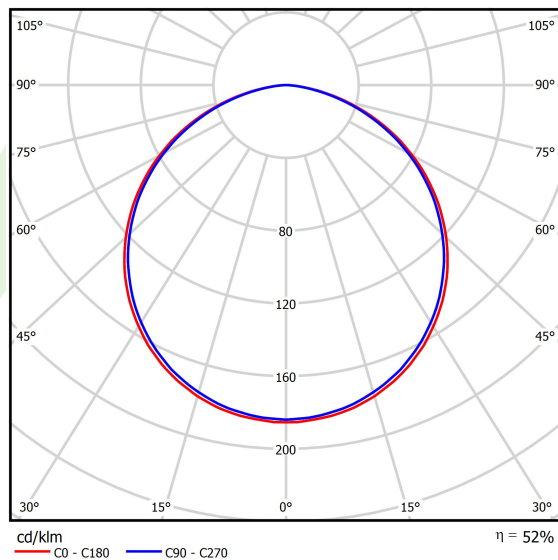

Product information

Category	Architectural luminaires
Family	ARTSHAPE THREE LED
Name	ARTSHAPE THREE LED LARGE EDGE SUSPENDED 6000 PLX EDD 34 840 / S-1,5M
Index	19.4020.3323.34

Light and electrical data

Light source	LED
Luminous flux LED [lm]	5940
LED power [W]	46
Luminaire luminous flux [lm]	3115
Power of luminaire [W]	50
Luminaire's light efficiency [lm/W]	62,3
Color of the light [K]	4000
CRI	>80
SDCM (LED sources)	3
Beam angle [°]	(C0-C180) / (C90-C270) - 113,4° / 111,8°
Photobiological risk class (IEC/EN 62471)	RG0
Protection against electric shock	I
Protection degree	IP40
Voltage	220..240 V, 50..60 Hz
Lifetime of LED sources [h]	60000
Lx/By	L80/B10
Operating temperature range [°C]	0 ÷ 30
Driver	DIM DALI (EDD)
Power factor cos φ	>0,95
Circuit load capacity	12 (B10), 20 (B16), 20 (C10), 32 (C16)

Mechanical data

Assembly	surface mounted on slings
Material	aluminum
Color	RAL 9016 (white)
Diffuser	PLX (PMMA opal)
Impact resistant	IK04
Dimensions [mm]	1170 x 1043 x 85

A graph of light

Accessories

Index 6E1-500OKW1P-5