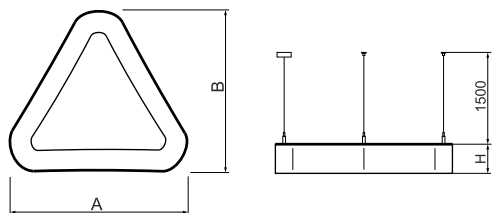

Product information

Category	Architectural luminaires
Family	ARTSHAPE THREE LED
Name	ARTSHAPE THREE LED LARGE EDGE SUSPENDED 6000 PLX EDD 34 840 / S-1,5M
Index	19.4020.3323.34

Light and electrical data

Light source	LED
Luminous flux LED [lm]	5940
LED power [W]	46
Luminaire luminous flux [lm]	3115
Power of luminaire [W]	50
Luminaire's light efficiency [lm/W]	62,3
Color of the light [K]	4000
CRI	>80
SDCM (LED sources)	3
Beam angle [°]	(C0-C180) / (C90-C270) - 113,4° / 111,8°
Photobiological risk class (IEC/EN 62471)	RG0
Protection against electric shock	I
Protection degree	IP40
Voltage	220..240 V, 50..60 Hz
Lifetime of LED sources [h]	60000
Lx/By	L80/B10
Operating temperature range [°C]	0 ÷ 30
Driver	DIM DALI (EDD)
Power factor cos φ	>0,95
Circuit load capacity	12 (B10), 20 (B16), 20 (C10), 32 (C16)

Mechanical data

Assembly	surface mounted on slings
Material	aluminum
Color	RAL 9016 (white)
Diffuser	PLX (PMMA opal)
Impact resistant	IK04
Dimensions [mm]	1170 x 1043 x 85

A graph of light

Accessories

Index 6E1-500OKW1P-5

Name SUSPENSION NEW TYPE-J 34
LENGHT 1,5M WIRE 5X 1-POINT

Index 19.3272.1205.00

Name SUSPENSION NEW TYPE-E
LENGHT-1,5 METER WITHOUT
WIRE 1-POINT