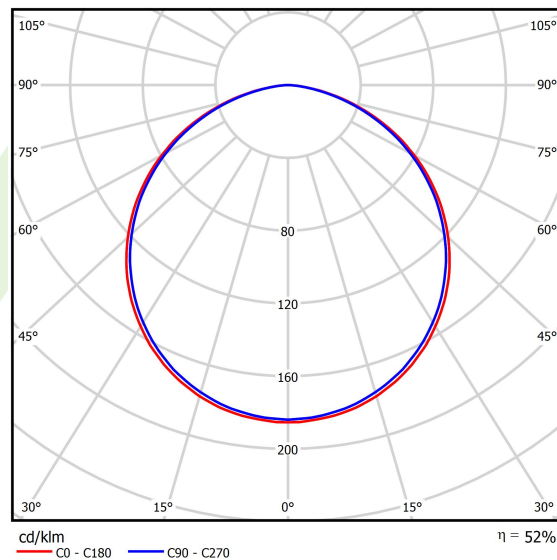

## Light and electrical data

Light source	LED
Luminous flux LED [lm]	5940
LED power [W]	46
Luminaire luminous flux [lm]	3115
Power of luminaire [W]	50
Luminaire's light efficiency [lm/W]	62,3
Color of the light [K]	4000
CRI	>80
SDCM (LED sources)	3
Beam angle [°]	(C0-C180) / (C90-C270) - 113,4° / 111,8°
Photobiological risk class (IEC/EN 62471)	RG0
Protection against electric shock	I
Protection degree	IP40
Voltage	220..240 V, 50..60 Hz
Lifetime of LED sources [h]	60000
Lx/By	L80/B10
Operating temperature range [°C]	0 ÷ 30
Driver	DIM DALI (EDD)
Power factor cos φ	>0,95
Circuit load capacity	12 (B10), 20 (B16), 20 (C10), 32 (C16)

## A graph of light