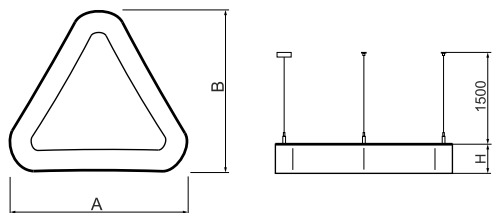

Product information

Category	Architectural luminaires
Family	ARTSHAPE THREE LED
Name	ARTSHAPE THREE LED LARGE EDGE SUSPENDED 6000 PLX E 34 840 / S-1,5M
Index	19.4020.3321.34

Light and electrical data

Light source	LED
Luminous flux LED [lm]	5940
LED power [W]	46
Luminaire luminous flux [lm]	3115
Power of luminaire [W]	50
Luminaire's light efficiency [lm/W]	62,3
Color of the light [K]	4000
CRI	>80
SDCM (LED sources)	3
Beam angle [°]	(C0-C180) / (C90-C270) - 113,4° / 111,8°
Photobiological risk class (IEC/EN 62471)	RG0
Protection against electric shock	I
Protection degree	IP40
Voltage	220..240 V, 50..60 Hz
Lifetime of LED sources [h]	60000
Lx/By	L80/B10
Operating temperature range [°C]	0 ÷ 30
Driver	standard on/off (E)
Power factor cos φ	>0,95
Circuit load capacity	16 (B10), 26 (B16), 23 (C10), 37 (C16)

Mechanical data

Assembly	surface mounted on slings
Material	aluminum
Color	RAL 9016 (white)
Diffuser	PLX (PMMA opal)
Impact resistant	IK04
Weight [kg]	7,58
Dimensions [mm]	1170 x 1043 x 85

A graph of light

Accessories

Index 6E1-500OKW1P-3

Name SUSPENSION NEW TYPE-J 34
LENGHT 1,5M WIRE 3X 1-POINT

Index 19.3272.1205.00

Name SUSPENSION NEW TYPE-E
LENGHT-1,5 METER WITHOUT
WIRE 1-POINT