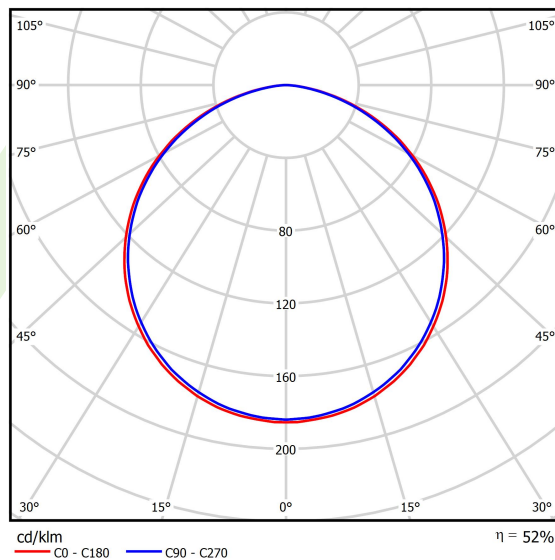

Product information

Category	Architectural luminaires
Family	ARTSHAPE THREE LED
Name	ARTSHAPE THREE LED LARGE EDGE SUSPENDED 6000 PLX E 34 840 / S-1,5M
Index	19.4020.3321.34

Light and electrical data

Light source	LED
Luminous flux LED [lm]	5940
LED power [W]	46
Luminaire luminous flux [lm]	3115
Power of luminaire [W]	50
Luminaire's light efficiency [lm/W]	62,3
Color of the light [K]	4000
CRI	>80
SDCM (LED sources)	3
Beam angle [°]	(C0-C180) / (C90-C270) - 113,4° / 111,8°
Photobiological risk class (IEC/EN 62471)	RG0
Protection against electric shock	I
Protection degree	IP40
Voltage	220..240 V, 50..60 Hz
Lifetime of LED sources [h]	60000
Lx/By	L80/B10
Operating temperature range [°C]	0 ÷ 30
Driver	standard on/off (E)
Power factor cos φ	>0,95
Circuit load capacity	16 (B10), 26 (B16), 23 (C10), 37 (C16)

Mechanical data

Assembly	surface mounted on slings
Material	aluminum
Color	RAL 9016 (white)
Diffuser	PLX (PMMA opal)
Impact resistant	IK04
Weight [kg]	7,58
Dimensions [mm]	1170 x 1043 x 85

A graph of light