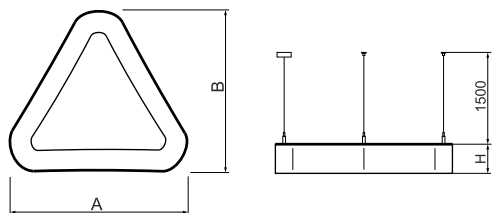

Light and electrical data

| | |
|---|--|
| Light source | LED |
| Luminous flux LED [lm] | 8910 |
| LED power [W] | 64 |
| Luminaire luminous flux [lm] | 4672 |
| Power of luminaire [W] | 70 |
| Luminaire's light efficiency [lm/W] | 66,7 |
| Color of the light [K] | 4000 |
| CRI | >80 |
| SDCM (LED sources) | 3 |
| Beam angle [°] | (C0-C180) / (C90-C270) - 113,4° / 111,8° |
| Photobiological risk class (IEC/EN 62471) | RG0 |
| Protection against electric shock | I |
| Protection degree | IP40 |
| Voltage | 220..240 V, 50..60 Hz |
| Lifetime of LED sources [h] | 60000 |
| Lx/By | L80/B10 |
| Operating temperature range [°C] | 0 ÷ 30 |
| Driver | DIM DALI (EDD) |
| Power factor cos φ | >0,95 |
| Circuit load capacity | 8 (B10), 13 (B16), 13 (C10), 21 (C16) |

Mechanical data

| | |
|------------------|---------------------------|
| Assembly | surface mounted on slings |
| Material | aluminum |
| Color | RAL 9016 (white) |
| Diffuser | PLX (PMMA opal) |
| Impact resistant | IK04 |
| Dimensions [mm] | 900 x 809 x 85 |

A graph of light

Accessories

Index 6E1-500OKW1P-5

Name SUSPENSION NEW TYPE-J 34
LENGHT 1,5M WIRE 5X 1-POINT

Index 19.3272.1205.00

Name SUSPENSION NEW TYPE-E
LENGHT-1,5 METER WITHOUT
WIRE 1-POINT