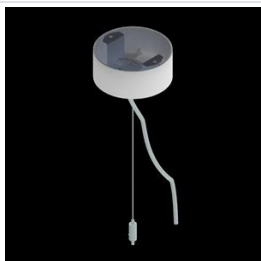

Product: ARTSHAPE THREE LED MEDIUM EDGE SUSPENDED 9000 PLX EDD 34 840 / S-1,5M

Index: 19.4020.2423.34

Description

Modernistic architectural luminaire in shapes of popular geometrical figures and fashionable design of simple form. The luminaire is adjusted to be mounted on slings. It is equipped with highly efficient LED light sources. Various options of luminous flux and colour temperature are available. The sides of the shade are made of thin-walled aluminium profile. In combination with a possibility of painting according to RAL palette, the luminaires allow to achieve a unique arrangement of various premises. Perfectly even surface-emitting is made of material which has very good light transmittance factor and has good diffusion parameters. This luminaire is dedicated to room of high stylistic requirements. It is perfect for hotel atrium, office receptions, architectural studios, conference rooms or halls and corridors in exclusive buildings as well as for theatres or modern shops in shopping centres.

Mechanical data

| | |
|------------------|---------------------------|
| Assembly | surface mounted on slings |
| Material | aluminum |
| Color | RAL 9016 (white) |
| Diffuser | PLX (PMMA opal) |
| Impact resistant | IK04 |
| Dimensions [mm] | 900 x 809 x 85 |

A graph of light

Accessories

Index 6E1-500OKW1P-5

Name SUSPENSION NEW TYPE-J 34
LENGHT 1,5M WIRE 5X 1-POINT

Index 19.3272.1205.00

Name SUSPENSION NEW TYPE-E
LENGHT-1,5 METER WITHOUT
WIRE 1-POINT