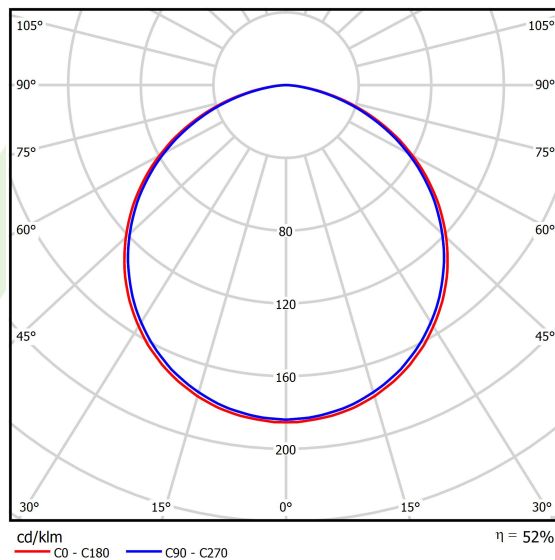

Mechanical data

Assembly	surface mounted on slings
Material	aluminum
Color	RAL 9016 (white)
Diffuser	PLX (PMMA opal)
Impact resistant	IK04
Dimensions [mm]	900 x 809 x 85

A graph of light

Accessories

Index 6E1-500OKW1P-5

Name SUSPENSION NEW TYPE-J 34
LENGHT 1,5M WIRE 5X 1-POINT

Index 19.3272.1205.00

Name SUSPENSION NEW TYPE-E
LENGHT-1,5 METER WITHOUT
WIRE 1-POINT