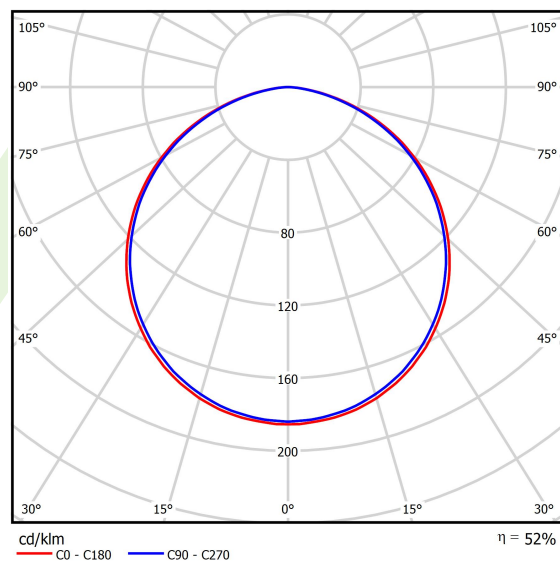

Mechanical data

Assembly	surface mounted on slings
Material	aluminum
Color	RAL 9016 (white)
Diffuser	PLX (PMMA opal)
Impact resistant	IK04
Dimensions [mm]	900 x 809 x 85

A graph of light

Accessories

Index 6E1-500OKW1P-5

Name SUSPENSION NEW TYPE-J 34
LENGHT 1,5M WIRE 5X 1-POINT

Index 19.3272.1205.00

Name SUSPENSION NEW TYPE-E
LENGHT-1,5 METER WITHOUT
WIRE 1-POINT