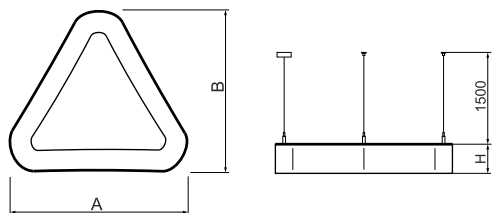

Light source	LED
Luminous flux LED [lm]	8910
LED power [W]	64
Luminaire luminous flux [lm]	4672
Power of luminaire [W]	70
Luminaire's light efficiency [lm/W]	66,7
Color of the light [K]	4000
CRI	>80
SDCM (LED sources)	3
Beam angle [°]	(C0-C180) / (C90-C270) - 113,4° / 111,8°
Photobiological risk class (IEC/EN 62471)	RG0
Protection against electric shock	I
Protection degree	IP40
Voltage	220..240 V, 50..60 Hz
Lifetime of LED sources [h]	60000
Lx/By	L80/B10
Operating temperature range [°C]	0 ÷ 30
Driver	DIM DALI (EDD)
Power factor cos φ	>0,95
Circuit load capacity	8 (B10), 13 (B16), 13 (C10), 21 (C16)

Mechanical data

Assembly	surface mounted on slings
Material	aluminum
Color	RAL 9016 (white)
Diffuser	PLX (PMMA opal)
Impact resistant	IK04
Dimensions [mm]	900 x 809 x 85

A graph of light

Accessories

Index 6E1-500OKW1P-5

Name SUSPENSION NEW TYPE-J 34
LENGHT 1,5M WIRE 5X 1-POINT

Index 19.3272.1205.00

Name SUSPENSION NEW TYPE-E
LENGHT-1,5 METER WITHOUT
WIRE 1-POINT