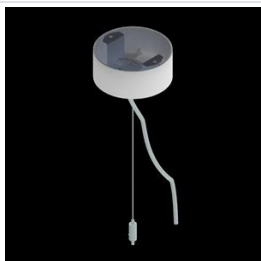

Product: ARTSHAPE THREE LED MEDIUM EDGE SUSPENDED 4500 PLX EDD 34 840 / S-1,5M**Index:** 19.4020.2223.34

Description

Modernistic architectural luminaire in shapes of popular geometrical figures and fashionable design of simple form. The luminaire is adjusted to be mounted on slings. It is equipped with highly efficient LED light sources. Various options of luminous flux and colour temperature are available. The sides of the shade are made of thin-walled aluminium profile. In combination with a possibility of painting according to RAL palette, the luminaires allow to achieve a unique arrangement of various premises. Perfectly even surface-emitting is made of material which has very good light transmittance factor and has good diffusion parameters. This luminaire is dedicated to room of high stylistic requirements. It is perfect for hotel atrium, office receptions, architectural studios, conference rooms or halls and corridors in exclusive buildings as well as for theatres or modern shops in shopping centres.

Mechanical data

| | |
|------------------|---------------------------|
| Assembly | surface mounted on slings |
| Material | aluminum |
| Color | RAL 9016 (white) |
| Diffuser | PLX (PMMA opal) |
| Impact resistant | IK04 |
| Dimensions [mm] | 900 x 809 x 85 |

A graph of light

Accessories

Index 6E1-500OKW1P-5

Name SUSPENSION NEW TYPE-J 34
LENGHT 1,5M WIRE 5X 1-POINT

Index 19.3272.1205.00

Name SUSPENSION NEW TYPE-E
LENGHT-1,5 METER WITHOUT
WIRE 1-POINT