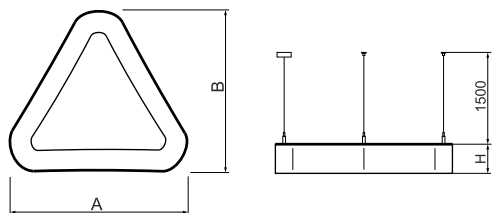

Light and electrical data

| | |
|---|--|
| Light source | LED |
| Luminous flux LED [lm] | 4455 |
| LED power [W] | 32 |
| Luminaire luminous flux [lm] | 2336 |
| Power of luminaire [W] | 35 |
| Luminaire's light efficiency [lm/W] | 66,7 |
| Color of the light [K] | 4000 |
| CRI | >80 |
| SDCM (LED sources) | 3 |
| Beam angle [°] | (C0-C180) / (C90-C270) - 113,4° / 111,8° |
| Photobiological risk class (IEC/EN 62471) | RG0 |
| Protection against electric shock | I |
| Protection degree | IP40 |
| Voltage | 220..240 V, 50..60 Hz |
| Lifetime of LED sources [h] | 60000 |
| Lx/By | L80/B10 |
| Operating temperature range [°C] | 0 ÷ 30 |
| Driver | DIM DALI (EDD) |
| Power factor cos φ | >0,95 |
| Circuit load capacity | 14 (B10), 23 (B16), 22 (C10), 35 (C16) |

Mechanical data

| | |
|------------------|---------------------------|
| Assembly | surface mounted on slings |
| Material | aluminum |
| Color | RAL 9016 (white) |
| Diffuser | PLX (PMMA opal) |
| Impact resistant | IK04 |
| Dimensions [mm] | 900 x 809 x 85 |

A graph of light

Accessories

Index 6E1-500OKW1P-5

Name SUSPENSION NEW TYPE-J 34
LENGHT 1,5M WIRE 5X 1-POINT

Index 19.3272.1205.00

Name SUSPENSION NEW TYPE-E
LENGHT-1,5 METER WITHOUT
WIRE 1-POINT