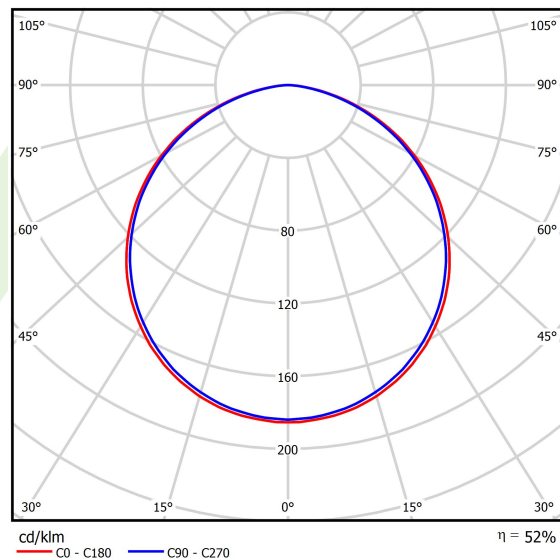

Mechanical data

Assembly	surface mounted on slings
Material	aluminum
Color	RAL 9016 (white)
Diffuser	PLX (PMMA opal)
Impact resistant	IK04
Dimensions [mm]	900 x 809 x 85

A graph of light

Accessories

Index 6E1-500OKW1P-5

Name SUSPENSION NEW TYPE-J 34
LENGHT 1,5M WIRE 5X 1-POINT

Index 19.3272.1205.00

Name SUSPENSION NEW TYPE-E
LENGHT-1,5 METER WITHOUT
WIRE 1-POINT