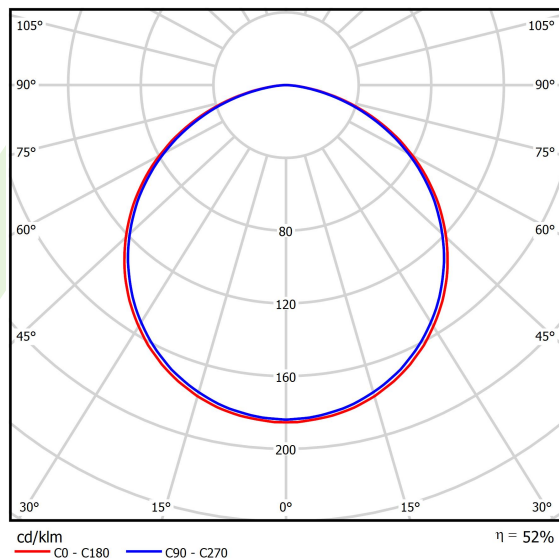

Mechanical data

Assembly	surface mounted on slings
Material	aluminum
Color	RAL 9016 (white)
Diffuser	PLX (PMMA opal)
Impact resistant	IK04
Dimensions [mm]	900 x 809 x 85

A graph of light

Accessories

Index 6E1-500OKW1P-3

Name SUSPENSION NEW TYPE-J 34
LENGHT 1,5M WIRE 3X 1-POINT

Index 19.3272.1205.00

Name SUSPENSION NEW TYPE-E
LENGHT-1,5 METER WITHOUT
WIRE 1-POINT