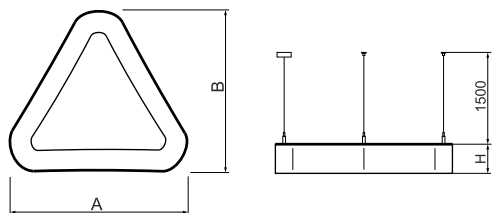

Product information

Category	Architectural luminaires
Family	ARTSHAPE THREE LED
Name	ARTSHAPE THREE LED MEDIUM EDGE SUSPENDED 4500 PLX E 34 840 / S-1,5M
Index	19.4020.2221.34

Light and electrical data

Light source	LED
Luminous flux LED [lm]	4455
LED power [W]	32
Luminaire luminous flux [lm]	2336
Power of luminaire [W]	35
Luminaire's light efficiency [lm/W]	66,7
Color of the light [K]	4000
CRI	>80
SDCM (LED sources)	3
Beam angle [°]	(C0-C180) / (C90-C270) - 113,4° / 111,8°
Photobiological risk class (IEC/EN 62471)	RG0
Protection against electric shock	I
Protection degree	IP40
Voltage	220..240 V, 50..60 Hz
Lifetime of LED sources [h]	60000
Lx/By	L80/B10
Operating temperature range [°C]	0 ÷ 30
Driver	standard on/off (E)
Power factor cos φ	>0,95
Circuit load capacity	22 (B10), 34 (B16), 33 (C10), 54 (C16)

Mechanical data

Assembly	surface mounted on slings
Material	aluminum
Color	RAL 9016 (white)
Diffuser	PLX (PMMA opal)
Impact resistant	IK04
Dimensions [mm]	900 x 809 x 85

A graph of light

Accessories

Index 6E1-500OKW1P-3

Name SUSPENSION NEW TYPE-J 34
LENGHT 1,5M WIRE 3X 1-POINT

Index 19.3272.1205.00

Name SUSPENSION NEW TYPE-E
LENGHT-1,5 METER WITHOUT
WIRE 1-POINT