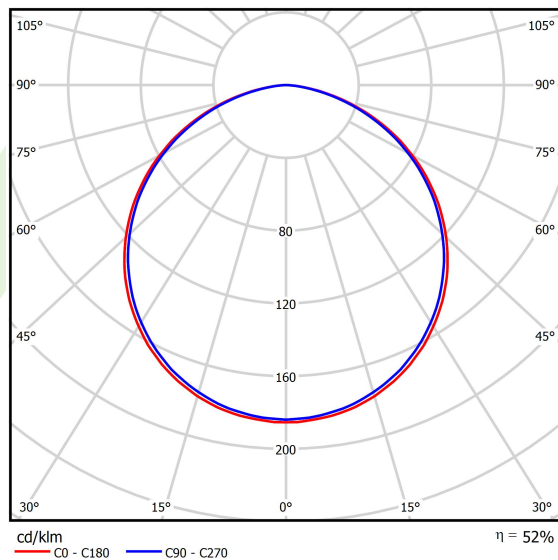

Product information

Category	Architectural luminaires
Family	ARTSHAPE THREE LED
Name	ARTSHAPE THREE LED MEDIUM EDGE SUSPENDED 4500 PLX E 34 840 / S-1,5M
Index	19.4020.2221.34

Light and electrical data

Light source	LED
Luminous flux LED [lm]	4455
LED power [W]	32
Luminaire luminous flux [lm]	2336
Power of luminaire [W]	35
Luminaire's light efficiency [lm/W]	66,7
Color of the light [K]	4000
CRI	>80
SDCM (LED sources)	3
Beam angle [°]	(C0-C180) / (C90-C270) - 113,4° / 111,8°
Photobiological risk class (IEC/EN 62471)	RG0
Protection against electric shock	I
Protection degree	IP40
Voltage	220..240 V, 50..60 Hz
Lifetime of LED sources [h]	60000
Lx/By	L80/B10
Operating temperature range [°C]	0 ÷ 30
Driver	standard on/off (E)
Power factor cos φ	>0,95
Circuit load capacity	22 (B10), 34 (B16), 33 (C10), 54 (C16)

Mechanical data

Assembly	surface mounted on slings
Material	aluminum
Color	RAL 9016 (white)
Diffuser	PLX (PMMA opal)
Impact resistant	IK04
Dimensions [mm]	900 x 809 x 85

A graph of light

Accessories

Index 6E1-500OKW1P-3