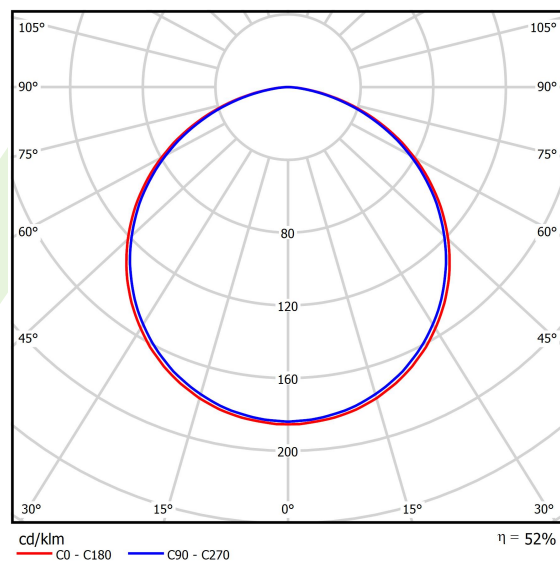

Product information

Category	Architectural luminaires
Family	ARTSHAPE THREE LED
Name	ARTSHAPE THREE LED MEDIUM EDGE SUSPENDED 4500 PLX E 34 830 / S-1,5M
Index	19.4020.2211.34

Light and electrical data

Light source	LED
Luminous flux LED [lm]	4262
LED power [W]	32
Luminaire luminous flux [lm]	2235
Power of luminaire [W]	35
Luminaire's light efficiency [lm/W]	63,9
Color of the light [K]	3000
CRI	>80
SDCM (LED sources)	3
Beam angle [°]	(C0-C180) / (C90-C270) - 113,4° / 111,8°
Photobiological risk class (IEC/EN 62471)	RG0
Protection against electric shock	I
Protection degree	IP40
Voltage	220..240 V, 50..60 Hz
Lifetime of LED sources [h]	60000
Lx/By	L80/B10
Operating temperature range [°C]	0 ÷ 30
Driver	standard on/off (E)
Power factor cos φ	>0,95
Circuit load capacity	22 (B10), 34 (B16), 33 (C10), 54 (C16)

Mechanical data

Assembly	surface mounted on slings
Material	aluminum
Color	RAL 9016 (white)
Diffuser	PLX (PMMA opal)
Impact resistant	IK04
Dimensions [mm]	900 x 809 x 85

A graph of light

Accessories

Index 6E1-500OKW1P-3