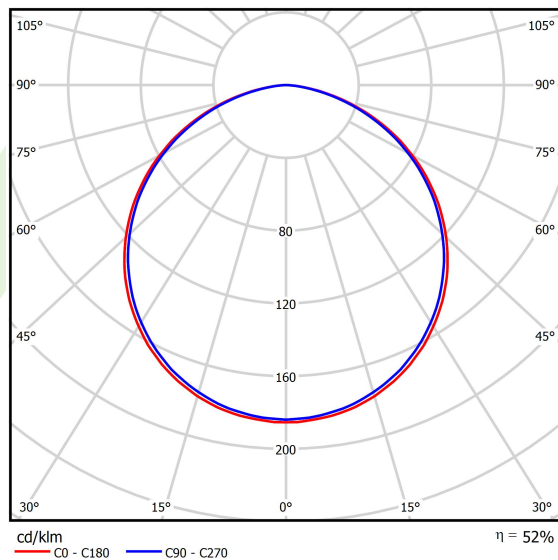

## Light and electrical data

Light source	<b>LED</b>
Luminous flux LED [lm]	<b>4262</b>
LED power [W]	<b>32</b>
Luminaire luminous flux [lm]	<b>2235</b>
Power of luminaire [W]	<b>35</b>
Luminaire's light efficiency [lm/W]	<b>63,9</b>
Color of the light [K]	<b>3000</b>
CRI	<b>&gt;80</b>
SDCM (LED sources)	<b>3</b>
Beam angle [°]	<b>(C0-C180) / (C90-C270) - 113,4° / 111,8°</b>
Photobiological risk class (IEC/EN 62471)	<b>RG0</b>
Protection against electric shock	<b>I</b>
Protection degree	<b>IP40</b>
Voltage	<b>220..240 V, 50..60 Hz</b>
Lifetime of LED sources [h]	<b>60000</b>
Lx/By	<b>L80/B10</b>
Operating temperature range [°C]	<b>0 ÷ 30</b>
Driver	<b>standard on/off (E)</b>
Power factor cos φ	<b>&gt;0,95</b>
Circuit load capacity	<b>22 (B10), 34 (B16), 33 (C10), 54 (C16)</b>

## A graph of light