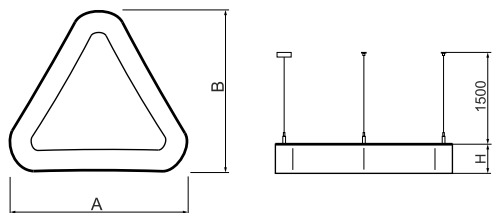

Product information

Category	Architectural luminaires
Family	ARTSHAPE THREE LED
Name	ARTSHAPE THREE LED MEDIUM EDGE SUSPENDED 4500 PLX E 34 830 / S-1,5M
Index	19.4020.2211.34

Light and electrical data

Light source	LED
Luminous flux LED [lm]	4262
LED power [W]	32
Luminaire luminous flux [lm]	2235
Power of luminaire [W]	35
Luminaire's light efficiency [lm/W]	63,9
Color of the light [K]	3000
CRI	>80
SDCM (LED sources)	3
Beam angle [°]	(C0-C180) / (C90-C270) - 113,4° / 111,8°
Photobiological risk class (IEC/EN 62471)	RG0
Protection against electric shock	I
Protection degree	IP40
Voltage	220..240 V, 50..60 Hz
Lifetime of LED sources [h]	60000
Lx/By	L80/B10
Operating temperature range [°C]	0 ÷ 30
Driver	standard on/off (E)
Power factor cos φ	>0,95
Circuit load capacity	22 (B10), 34 (B16), 33 (C10), 54 (C16)

Mechanical data

Assembly	surface mounted on slings
Material	aluminum
Color	RAL 9016 (white)
Diffuser	PLX (PMMA opal)
Impact resistant	IK04
Dimensions [mm]	900 x 809 x 85

A graph of light

Accessories

Index 6E1-500OKW1P-3

Name SUSPENSION NEW TYPE-J 34
LENGHT 1,5M WIRE 3X 1-POINT

Index 19.3272.1205.00

Name SUSPENSION NEW TYPE-E
LENGHT-1,5 METER WITHOUT
WIRE 1-POINT