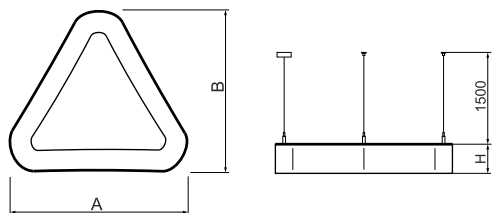

## Light and electrical data

Light source	<b>LED</b>
Luminous flux LED [lm]	<b>4262</b>
LED power [W]	<b>32</b>
Luminaire luminous flux [lm]	<b>2235</b>
Power of luminaire [W]	<b>35</b>
Luminaire's light efficiency [lm/W]	<b>63,9</b>
Color of the light [K]	<b>3000</b>
CRI	<b>&gt;80</b>
SDCM (LED sources)	<b>3</b>
Beam angle [°]	<b>(C0-C180) / (C90-C270) - 113,4° / 111,8°</b>
Photobiological risk class (IEC/EN 62471)	<b>RG0</b>
Protection against electric shock	<b>I</b>
Protection degree	<b>IP40</b>
Voltage	<b>220..240 V, 50..60 Hz</b>
Lifetime of LED sources [h]	<b>60000</b>
Lx/By	<b>L80/B10</b>
Operating temperature range [°C]	<b>0 ÷ 30</b>
Driver	<b>standard on/off (E)</b>
Power factor cos φ	<b>&gt;0,95</b>
Circuit load capacity	<b>22 (B10), 34 (B16), 33 (C10), 54 (C16)</b>

## Mechanical data

Assembly	surface mounted on slings
Material	aluminum
Color	RAL 9016 (white)
Diffuser	PLX (PMMA opal)
Impact resistant	IK04
Dimensions [mm]	900 x 809 x 85