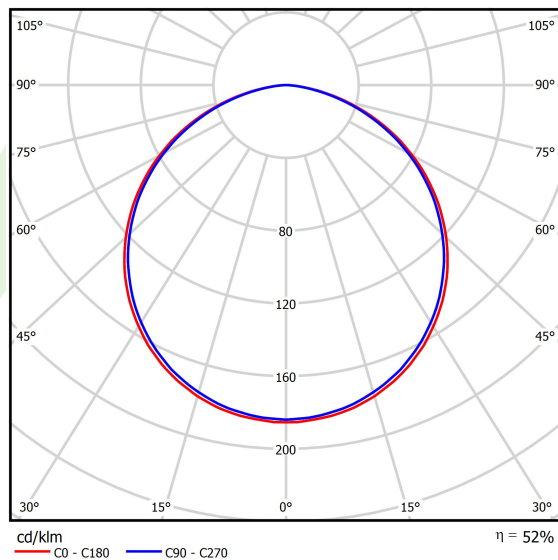

Product information

Category	Architectural luminaires
Family	ARTSHAPE THREE LED
Name	ARTSHAPE THREE LED MEDIUM EDGE SUSPENDED 4500 PLX E 34 830 / S-1,5M
Index	19.4020.2211.34

Light and electrical data

Light source	LED
Luminous flux LED [lm]	4262
LED power [W]	32
Luminaire luminous flux [lm]	2235
Power of luminaire [W]	35
Luminaire's light efficiency [lm/W]	63,9
Color of the light [K]	3000
CRI	>80
SDCM (LED sources)	3
Beam angle [°]	(C0-C180) / (C90-C270) - 113,4° / 111,8°
Photobiological risk class (IEC/EN 62471)	RG0
Protection against electric shock	I
Protection degree	IP40
Voltage	220..240 V, 50..60 Hz
Lifetime of LED sources [h]	60000
Lx/By	L80/B10
Operating temperature range [°C]	0 ÷ 30
Driver	standard on/off (E)
Power factor cos φ	>0,95
Circuit load capacity	22 (B10), 34 (B16), 33 (C10), 54 (C16)

Mechanical data

Assembly	surface mounted on slings
Material	aluminum
Color	RAL 9016 (white)
Diffuser	PLX (PMMA opal)
Impact resistant	IK04
Dimensions [mm]	900 x 809 x 85

A graph of light

Accessories

Index 6E1-500OKW1P-3