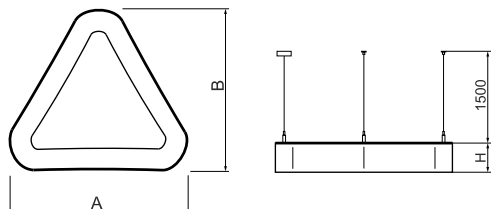

Product information

Category	Architectural luminaires
Family	ARTSHAPE THREE LED
Name	ARTSHAPE THREE LED SMALL EDGE SUSPENDED TW 4000 PLX EDD 34 827-865 / S-1,5M
Index	19.4020.1753.34

Light and electrical data

Light source	LED
Luminous flux LED [lm]	3960
LED power [W]	35
Luminaire luminous flux [lm]	2077
Power of luminaire [W]	38
Luminaire's light efficiency [lm/W]	54,7
Color of the light [K]	2700 ÷ 6500
CRI	>80
SDCM (LED sources)	4
Beam angle [°]	(C0-C180) / (C90-C270) - 113,4° / 111,8°
Protection against electric shock	I
Protection degree	IP40
Voltage	220..240 V, 50..60 Hz
Lifetime of LED sources [h]	60000
Lx/By	L80/B10
Operating temperature range [°C]	0 ÷ 30
Driver	DIM DALI (EDD)
Power factor cos φ	>0,95
Circuit load capacity	13 (B10), 21 (B16), 22 (C10), 36 (C16)

Mechanical data

Assembly	surface mounted on slings
Material	aluminum
Color	RAL 9016 (white)
Diffuser	PLX (PMMA opal)
Impact resistant	IK04
Dimensions [mm]	630 x 575 x 85

A graph of light

Accessories

Index 6E1-500OKW1P-5

Name SUSPENSION NEW TYPE-J 34
LENGHT 1,5M WIRE 5X 1-POINT

Index 19.3272.1205.00

Name SUSPENSION NEW TYPE-E
LENGHT-1,5 METER WITHOUT
WIRE 1-POINT