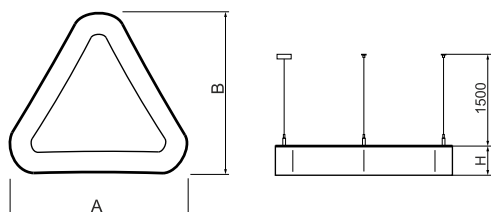

Product information

Category	Architectural luminaires
Family	ARTSHAPE THREE LED
Name	ARTSHAPE THREE LED SMALL EDGE SUSPENDED TW 4000 PLX EDD 34 827-865 / S-1,5M
Index	19.4020.1753.34

Light and electrical data

Light source	LED
Luminous flux LED [lm]	3960
LED power [W]	35
Luminaire luminous flux [lm]	2077
Power of luminaire [W]	38
Luminaire's light efficiency [lm/W]	54,7
Color of the light [K]	2700 ÷ 6500
CRI	>80
SDCM (LED sources)	4
Beam angle [°]	(C0-C180) / (C90-C270) - 113,4° / 111,8°
Protection against electric shock	I
Protection degree	IP40
Voltage	220..240 V, 50..60 Hz
Lifetime of LED sources [h]	60000
Lx/By	L80/B10
Operating temperature range [°C]	0 ÷ 30
Driver	DIM DALI (EDD)
Power factor cos φ	>0,95
Circuit load capacity	13 (B10), 21 (B16), 22 (C10), 36 (C16)

Mechanical data

Assembly	surface mounted on slings
Material	aluminum
Color	RAL 9016 (white)
Diffuser	PLX (PMMA opal)
Impact resistant	IK04
Dimensions [mm]	630 x 575 x 85

A graph of light

Accessories

Index 6E1-500OKW1P-5

Name SUSPENSION NEW TYPE-J 34
LENGHT 1,5M WIRE 5X 1-POINT

Index 19.3272.1205.00

Name SUSPENSION NEW TYPE-E
LENGHT-1,5 METER WITHOUT
WIRE 1-POINT