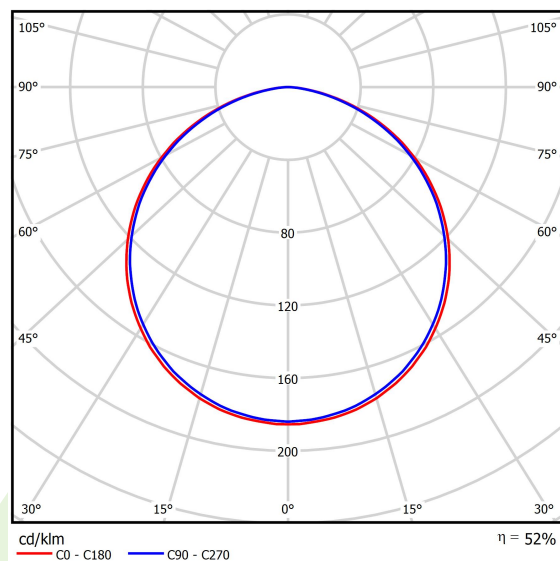

Product information

Category	Architectural luminaires
Family	ARTSHAPE THREE LED
Name	ARTSHAPE THREE LED SMALL EDGE SUSPENDED TW 4000 PLX EDD 34 827-865 / S-1,5M
Index	19.4020.1753.34

Light and electrical data

Light source	LED
Luminous flux LED [lm]	3960
LED power [W]	35
Luminaire luminous flux [lm]	2077
Power of luminaire [W]	38
Luminaire's light efficiency [lm/W]	54,7
Color of the light [K]	2700 ÷ 6500
CRI	>80
SDCM (LED sources)	4
Beam angle [°]	(C0-C180) / (C90-C270) - 113,4° / 111,8°
Protection against electric shock	I
Protection degree	IP40
Voltage	220..240 V, 50..60 Hz
Lifetime of LED sources [h]	60000
Lx/By	L80/B10
Operating temperature range [°C]	0 ÷ 30
Driver	DIM DALI (EDD)
Power factor cos φ	>0,95
Circuit load capacity	13 (B10), 21 (B16), 22 (C10), 36 (C16)

Mechanical data

Assembly	surface mounted on slings
Material	aluminum
Color	RAL 9016 (white)
Diffuser	PLX (PMMA opal)
Impact resistant	IK04
Dimensions [mm]	630 x 575 x 85

A graph of light

Accessories

Index 6E1-500OKW1P-5