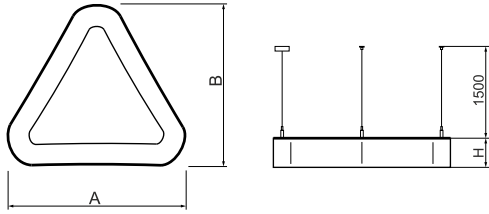

Product information

Category	Architectural luminaires
Family	ARTSHAPE THREE LED
Name	ARTSHAPE THREE LED SMALL EDGE SUSPENDED 6000 PLX EDD 34 840 / S-1,5M
Index	19.4020.1323.34
EAN	5902107165017

Light and electrical data

Light source	LED
Luminous flux LED [lm]	5940
LED power [W]	46
Luminaire luminous flux [lm]	3115
Power of luminaire [W]	50
Luminaire's light efficiency [lm/W]	62,3
Color of the light [K]	4000
CRI	>80
SDCM (LED sources)	3
Beam angle [°]	(C0-C180) / (C90-C270) - 113,4° / 111,8°
Photobiological risk class (IEC/EN 62471)	RG0
Protection against electric shock	I
Protection degree	IP40
Voltage	220..240 V, 50..60 Hz
Lifetime of LED sources [h]	100000
Lx/By	L80/B10
Operating temperature range [°C]	0 ÷ 30
Driver	DIM DALI (EDD)
Power factor cos φ	>0,95
Circuit load capacity	12 (B10), 20 (B16), 20 (C10), 32 (C16)

Mechanical data

Assembly	surface mounted on slings
Material	aluminum
Color	RAL 9016 (white)
Diffuser	PLX (PMMA opal)
Impact resistant	IK04
Dimensions [mm]	630 x 575 x 85

A graph of light

Accessories

Index 6E1-500OKW1P-5

Name SUSPENSION NEW TYPE-J 34
LENGHT 1,5M WIRE 5X 1-POINT

Index 19.3272.1205.00

Name SUSPENSION NEW TYPE-E
LENGHT-1,5 METER WITHOUT
WIRE 1-POINT