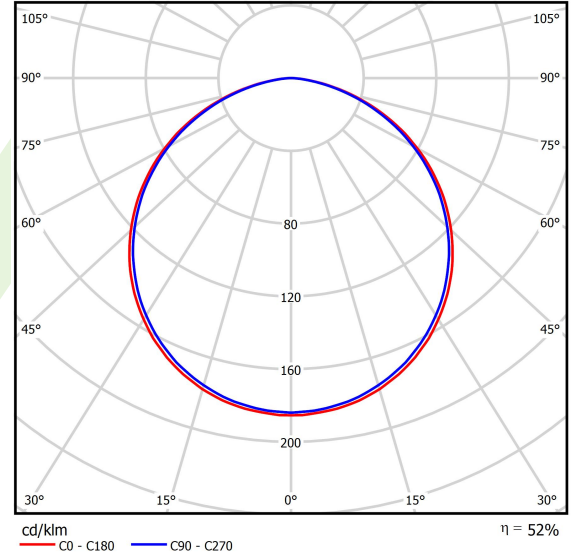

Mechanical data

Assembly	surface mounted on slings
Material	aluminum
Color	RAL 9016 (white)
Diffuser	PLX (PMMA opal)
Impact resistant	IK04
Dimensions [mm]	630 x 575 x 85

A graph of light

Accessories

Index 6E1-500OKW1P-5

Name SUSPENSION NEW TYPE-J 34
LENGHT 1,5M WIRE 5X 1-POINT

Index 19.3272.1205.00

Name SUSPENSION NEW TYPE-E
LENGHT-1,5 METER WITHOUT
WIRE 1-POINT