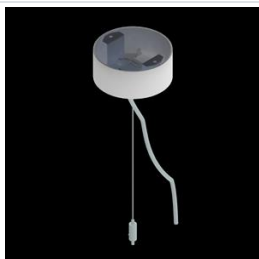

## Description

Modernistic architectural luminaire in shapes of popular geometrical figures and fashionable design of simple form. The luminaire is adjusted to be mounted on slings. It is equipped with highly efficient LED light sources. Various options of luminous flux and colour temperature are available. The sides of the shade are made of thin-walled aluminium profile. In combination with a possibility of painting according to RAL palette, the luminaires allow to achieve a unique arrangement of various premises. Perfectly even surface-emitting is made of material which has very good light transmittance factor and has good diffusion parameters. This luminaire is dedicated to room of high stylistic requirements. It is perfect for hotel atrium, office receptions, architectural studios, conference rooms or halls and corridors in exclusive buildings as well as for theatres or modern shops in shopping centres.

**Mechanical data**

Assembly	surface mounted on slings
Material	aluminum
Color	RAL 9016 (white)
Diffuser	PLX (PMMA opal)
Impact resistant	IK04
Dimensions [mm]	630 x 575 x 85

**A graph of light**

**Accessories**

Index 6E1-500OKW1P-5

Name SUSPENSION NEW TYPE-J 34  
LENGHT 1,5M WIRE 5X 1-POINT

Index 19.3272.1205.00

Name SUSPENSION NEW TYPE-E  
LENGHT-1,5 METER WITHOUT  
WIRE 1-POINT