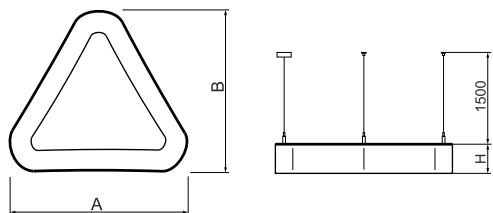

## Product information

Category	<b>Architectural luminaires</b>
Family	<b>ARTSHAPE THREE LED</b>
Name	<b>ARTSHAPE THREE LED SMALL EDGE SUSPENDED 6000 PLX EDD 34 840 / S-1,5M</b>
Index	<b>19.4020.1323.34</b>
EAN	<b>5902107165017</b>

## Light and electrical data

Light source	<b>LED</b>
Luminous flux LED [lm]	<b>5940</b>
LED power [W]	<b>46</b>
Luminaire luminous flux [lm]	<b>3115</b>
Power of luminaire [W]	<b>50</b>
Luminaire's light efficiency [lm/W]	<b>62,3</b>
Color of the light [K]	<b>4000</b>
CRI	<b>&gt;80</b>
SDCM (LED sources)	<b>3</b>
Beam angle [°]	<b>(C0-C180) / (C90-C270) - 113,4° / 111,8°</b>
Photobiological risk class (IEC/EN 62471)	<b>RG0</b>
Protection against electric shock	<b>I</b>
Protection degree	<b>IP40</b>
Voltage	<b>220..240 V, 50..60 Hz</b>
Lifetime of LED sources [h]	<b>100000</b>
Lx/By	<b>L80/B10</b>
Operating temperature range [°C]	<b>0 ÷ 30</b>
Driver	<b>DIM DALI (EDD)</b>
Power factor cos φ	<b>&gt;0,95</b>
Circuit load capacity	<b>12 (B10), 20 (B16), 20 (C10), 32 (C16)</b>

**Mechanical data**

Assembly	surface mounted on slings
Material	aluminum
Color	RAL 9016 (white)
Diffuser	PLX (PMMA opal)
Impact resistant	IK04
Dimensions [mm]	630 x 575 x 85

**A graph of light**

**Accessories**