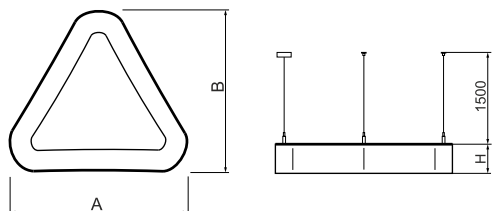

Product information

Category	Architectural luminaires
Family	ARTSHAPE THREE LED
Name	ARTSHAPE THREE LED SMALL EDGE SUSPENDED 6000 PLX EDD 34 840 / S-1,5M
Index	19.4020.1323.34

Light and electrical data

Light source	LED
Luminous flux LED [lm]	5940
LED power [W]	46
Luminaire luminous flux [lm]	3115
Power of luminaire [W]	50
Luminaire's light efficiency [lm/W]	62,3
Color of the light [K]	4000
CRI	>80
SDCM (LED sources)	3
Beam angle [°]	(C0-C180) / (C90-C270) - 113,4° / 111,8°
Photobiological risk class (IEC/EN 62471)	RG0
Protection against electric shock	I
Protection degree	IP40
Voltage	220..240 V, 50..60 Hz
Lifetime of LED sources [h]	60000
Lx/By	L80/B10
Operating temperature range [°C]	0 ÷ 30
Driver	DIM DALI (EDD)
Power factor cos φ	>0,95
Circuit load capacity	12 (B10), 20 (B16), 20 (C10), 32 (C16)

Mechanical data

Assembly	surface mounted on slings
Material	aluminum
Color	RAL 9016 (white)
Diffuser	PLX (PMMA opal)
Impact resistant	IK04
Dimensions [mm]	630 x 575 x 85

A graph of light

Accessories

Index 6E1-500OKW1P-5

Name SUSPENSION NEW TYPE-J 34
LENGHT 1,5M WIRE 5X 1-POINT

Index 19.3272.1205.00

Name SUSPENSION NEW TYPE-E
LENGHT-1,5 METER WITHOUT
WIRE 1-POINT