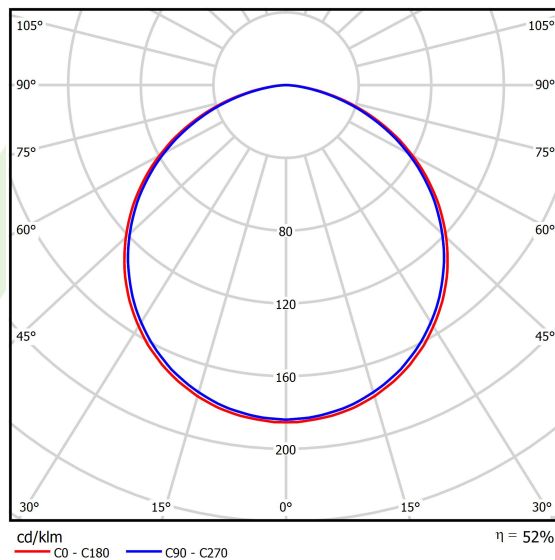

Product information

Category	Architectural luminaires
Family	ARTSHAPE THREE LED
Name	ARTSHAPE THREE LED SMALL EDGE SUSPENDED 6000 PLX EDD 34 840 / S-1,5M
Index	19.4020.1323.34

Light and electrical data

Light source	LED
Luminous flux LED [lm]	5940
LED power [W]	46
Luminaire luminous flux [lm]	3115
Power of luminaire [W]	50
Luminaire's light efficiency [lm/W]	62,3
Color of the light [K]	4000
CRI	>80
SDCM (LED sources)	3
Beam angle [°]	(C0-C180) / (C90-C270) - 113,4° / 111,8°
Photobiological risk class (IEC/EN 62471)	RG0
Protection against electric shock	I
Protection degree	IP40
Voltage	220..240 V, 50..60 Hz
Lifetime of LED sources [h]	60000
Lx/By	L80/B10
Operating temperature range [°C]	0 ÷ 30
Driver	DIM DALI (EDD)
Power factor cos φ	>0,95
Circuit load capacity	12 (B10), 20 (B16), 20 (C10), 32 (C16)

Mechanical data

Assembly	surface mounted on slings
Material	aluminum
Color	RAL 9016 (white)
Diffuser	PLX (PMMA opal)
Impact resistant	IK04
Dimensions [mm]	630 x 575 x 85

A graph of light

Accessories

Index 6E1-500OKW1P-5