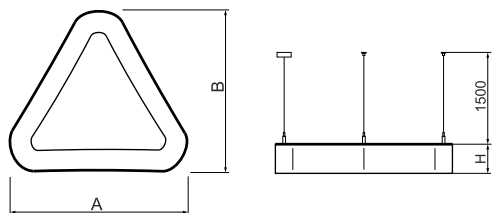

Product information

Category	Architectural luminaires
Family	ARTSHAPE THREE LED
Name	ARTSHAPE THREE LED SMALL EDGE SUSPENDED 6000 PLX EDD 34 840 / S-1,5M
Index	19.4020.1323.34

Light and electrical data

Light source	LED
Luminous flux LED [lm]	5940
LED power [W]	46
Luminaire luminous flux [lm]	3115
Power of luminaire [W]	50
Luminaire's light efficiency [lm/W]	62,3
Color of the light [K]	4000
CRI	>80
SDCM (LED sources)	3
Beam angle [°]	(C0-C180) / (C90-C270) - 113,4° / 111,8°
Photobiological risk class (IEC/EN 62471)	RG0
Protection against electric shock	I
Protection degree	IP40
Voltage	220..240 V, 50..60 Hz
Lifetime of LED sources [h]	60000
Lx/By	L80/B10
Operating temperature range [°C]	0 ÷ 30
Driver	DIM DALI (EDD)
Power factor cos φ	>0,95
Circuit load capacity	12 (B10), 20 (B16), 20 (C10), 32 (C16)

Mechanical data

Assembly	surface mounted on slings
Material	aluminum
Color	RAL 9016 (white)
Diffuser	PLX (PMMA opal)
Impact resistant	IK04
Dimensions [mm]	630 x 575 x 85

A graph of light

Accessories

Index 6E1-500OKW1P-5

Name SUSPENSION NEW TYPE-J 34
LENGHT 1,5M WIRE 5X 1-POINT

Index 19.3272.1205.00

Name SUSPENSION NEW TYPE-E
LENGHT-1,5 METER WITHOUT
WIRE 1-POINT