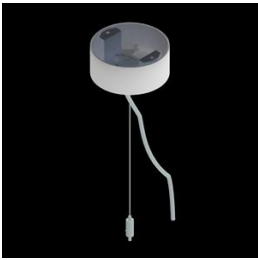

Product: ARTSHAPE THREE LED SMALL EDGE SUSPENDED 6000 PLX EDD 34 840 / S-1,5M

Index: 19.4020.1323.34

Description

Modernistic architectural luminaire in shapes of popular geometrical figures and fashionable design of simple form. The luminaire is adjusted to be mounted on slings. It is equipped with highly efficient LED light sources. Various options of luminous flux and colour temperature are available. The sides of the shade are made of thin-walled aluminium profile. In combination with a possibility of painting according to RAL palette, the luminaires allow to achieve a unique arrangement of various premises. Perfectly even surface-emitting is made of material which has very good light transmittance factor and has good diffusion parameters. This luminaire is dedicated to room of high stylistic requirements. It is perfect for hotel atrium, office receptions, architectural studios, conference rooms or halls and corridors in exclusive buildings as well as for theatres or modern shops in shopping centres.

Mechanical data

Assembly	surface mounted on slings
Material	aluminum
Color	RAL 9016 (white)
Diffuser	PLX (PMMA opal)
Impact resistant	IK04
Dimensions [mm]	630 x 575 x 85

A graph of light

Accessories

Index 6E1-500OKW1P-5

Name SUSPENSION NEW TYPE-J 34
LENGHT 1,5M WIRE 5X 1-POINT

Index 19.3272.1205.00

Name SUSPENSION NEW TYPE-E
LENGHT-1,5 METER WITHOUT
WIRE 1-POINT