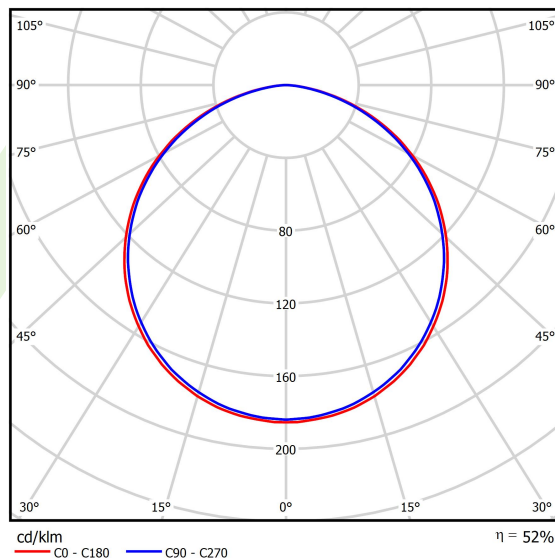

Mechanical data

Assembly	surface mounted on slings
Material	aluminum
Color	RAL 9016 (white)
Diffuser	PLX (PMMA opal)
Impact resistant	IK04
Dimensions [mm]	630 x 575 x 85

A graph of light

Accessories

Index 6E1-500OKW1P-5

Name SUSPENSION NEW TYPE-J 34
LENGHT 1,5M WIRE 5X 1-POINT

Index 19.3272.1205.00

Name SUSPENSION NEW TYPE-E
LENGHT-1,5 METER WITHOUT
WIRE 1-POINT