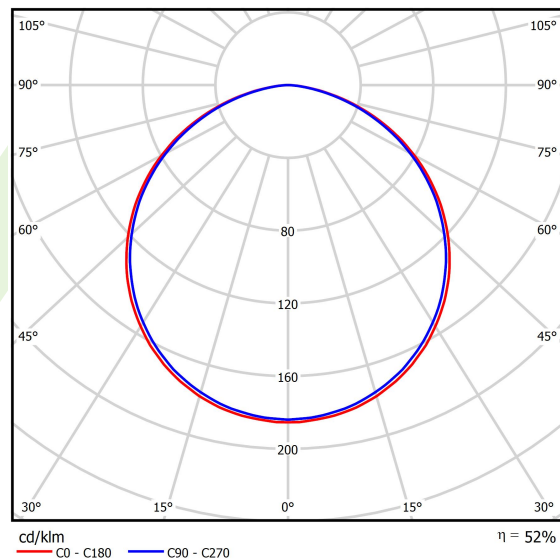

Product information

Category	Architectural luminaires
Family	ARTSHAPE THREE LED
Name	ARTSHAPE THREE LED SMALL EDGE SUSPENDED 6000 PLX E 34 830 / S-1,5M
Index	19.4020.1311.34

Light and electrical data

Light source	LED
Luminous flux LED [lm]	5681
LED power [W]	46
Luminaire luminous flux [lm]	2979
Power of luminaire [W]	50
Luminaire's light efficiency [lm/W]	59,6
Color of the light [K]	3000
CRI	>80
SDCM (LED sources)	3
Beam angle [°]	(C0-C180) / (C90-C270) - 113,4° / 111,8°
Photobiological risk class (IEC/EN 62471)	RG0
Protection against electric shock	I
Protection degree	IP40
Voltage	220..240 V, 50..60 Hz
Lifetime of LED sources [h]	60000
Lx/By	L80/B10
Operating temperature range [°C]	0 ÷ 30
Driver	standard on/off (E)
Power factor cos φ	>0,95
Circuit load capacity	16 (B10), 26 (B16), 23 (C10), 37 (C16)

Mechanical data

Assembly	surface mounted on slings
Material	aluminum
Color	RAL 9016 (white)
Diffuser	PLX (PMMA opal)
Impact resistant	IK04
Weight [kg]	5,1
Dimensions [mm]	630 x 575 x 85

A graph of light