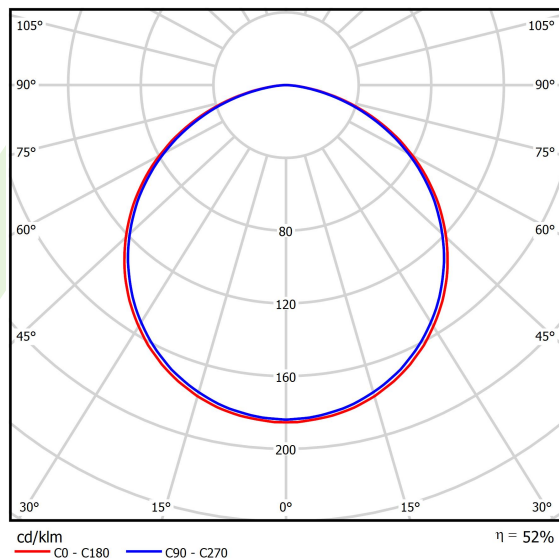

Product information

Category	Architectural luminaires
Family	ARTSHAPE THREE LED
Name	ARTSHAPE THREE LED SMALL EDGE SUSPENDED 3000 PLX EDD 34 840 / S-1,5M
Index	19.4020.1123.34

Light and electrical data

Light source	LED
Luminous flux LED [lm]	2970
LED power [W]	21
Luminaire luminous flux [lm]	1557
Power of luminaire [W]	25
Luminaire's light efficiency [lm/W]	62,3
Color of the light [K]	4000
CRI	>80
SDCM (LED sources)	3
Beam angle [°]	(C0-C180) / (C90-C270) - 113,4° / 111,8°
Photobiological risk class (IEC/EN 62471)	RG0
Protection against electric shock	I
Protection degree	IP40
Voltage	220..240 V, 50..60 Hz
Lifetime of LED sources [h]	60000
Lx/By	L80/B10
Operating temperature range [°C]	0 ÷ 30
Driver	DIM DALI (EDD)
Power factor cos φ	>0,95
Circuit load capacity	12 (B10), 20 (B16), 20 (C10), 32 (C16)

Mechanical data

Assembly	surface mounted on slings
Material	aluminum
Color	RAL 9016 (white)
Diffuser	PLX (PMMA opal)
Impact resistant	IK04
Weight [kg]	3,98
Dimensions [mm]	630 x 575 x 85

A graph of light