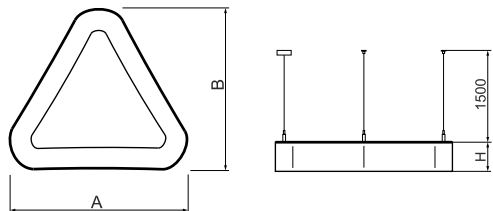

Mechanical data

Assembly	surface mounted on slings
Material	aluminum
Color	RAL 9016 (white)
Diffuser	PLX (PMMA opal)
Impact resistant	IK04
Weight [kg]	3,98
Dimensions [mm]	630 x 575 x 85

A graph of light