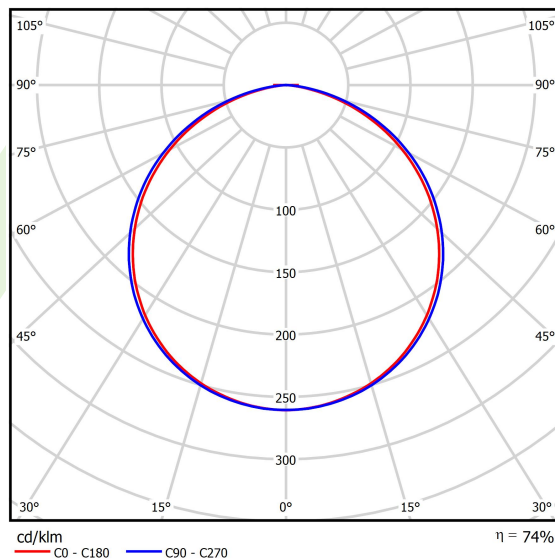

Product information

Category	Architectural luminaires
Family	ARTSHAPE SQ LED
Name	ARTSHAPE SQ LED SMALL FULL SUSPENDED 12000 PLX E 34 840 / S-1,5M
Index	19.4019.1621.34

Light and electrical data

Light source	LED
Luminous flux LED [lm]	11358
LED power [W]	85
Luminaire luminous flux [lm]	8353
Power of luminaire [W]	93
Luminaire's light efficiency [lm/W]	89,8
Color of the light [K]	4000
CRI	>80
SDCM (LED sources)	3
Beam angle [°]	(C0-C180) / (C90-C270) - 111,2° / 114,2°
Photobiological risk class (IEC/EN 62471)	RG0
Protection against electric shock	I
Protection degree	IP20
Voltage	220..240 V, 50..60 Hz
Lifetime of LED sources [h]	60000
Lx/By	L80/B10
Operating temperature range [°C]	0 ÷ 30
Driver	standard on/off (E)
Power factor cos φ	>0,95
Circuit load capacity	9 (B10), 15 (B16), 15 (C10), 24 (C16)

Mechanical data

Assembly	surface mounted on slings
Material	aluminum
Color	RAL 9016 (white)
Diffuser	PLX (PMMA opal)
Impact resistant	IK04
Weight [kg]	7,69
Dimensions [mm]	660 x 660 x 85

A graph of light