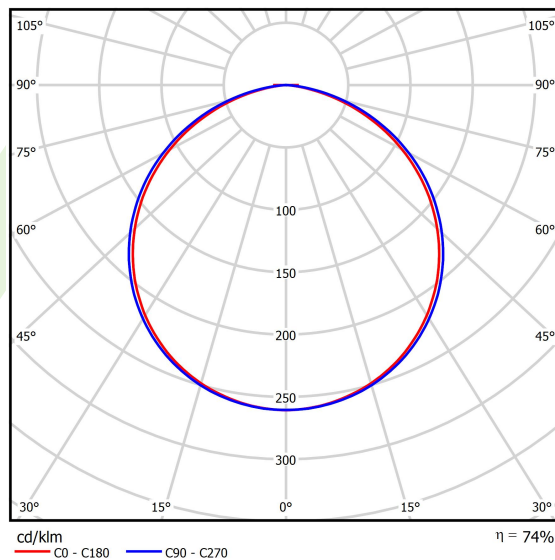

Product information

Category	Architectural luminaires
Family	ARTSHAPE SQ LED
Name	ARTSHAPE SQ LED SMALL FULL SUSPENDED 12000 PLX E 34 840 / S-1,5M
Index	19.4019.1621.34
EAN	5902107159276

Light and electrical data

Light source	LED
Luminous flux LED [lm]	11358
LED power [W]	85
Luminaire luminous flux [lm]	8353
Power of luminaire [W]	93
Luminaire's light efficiency [lm/W]	89,8
Color of the light [K]	4000
CRI	>80
SDCM (LED sources)	3
Beam angle [°]	(C0-C180) / (C90-C270) - 111,2° / 114,2°
Photobiological risk class (IEC/EN 62471)	RG0
Protection against electric shock	I
Protection degree	IP20
Voltage	220..240 V, 50..60 Hz
Lifetime of LED sources [h]	100000
Lx/By	L80/B10
Operating temperature range [°C]	0 ÷ 30
Driver	standard on/off (E)
Power factor cos φ	>0,95
Circuit load capacity	9 (B10), 15 (B16), 15 (C10), 24 (C16)

Mechanical data

Assembly	surface mounted on slings
Material	aluminum
Color	RAL 9016 (white)
Diffuser	PLX (PMMA opal)
Impact resistant	IK04
Weight [kg]	7,69
Dimensions [mm]	660 x 660 x 85

A graph of light