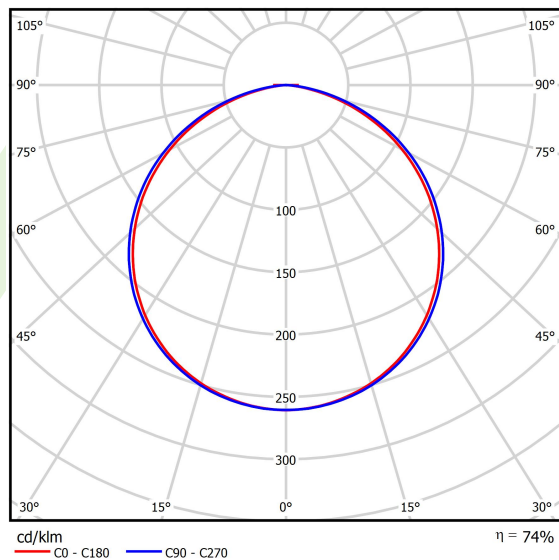

Product information

Category	Architectural luminaires
Family	ARTSHAPE SQ LED
Name	ARTSHAPE SQ LED SMALL FULL SUSPENDED 12000 PLX E 34 840 / S-1,5M
Index	19.4019.1621.34
EAN	5902107159276

Light and electrical data

Light source	LED
Luminous flux LED [lm]	11358
LED power [W]	85
Luminaire luminous flux [lm]	8353
Power of luminaire [W]	93
Luminaire's light efficiency [lm/W]	89,8
Color of the light [K]	4000
CRI	>80
SDCM (LED sources)	3
Beam angle [°]	(C0-C180) / (C90-C270) - 111,2° / 114,2°
Photobiological risk class (IEC/EN 62471)	RG0
Protection against electric shock	I
Protection degree	IP20
Voltage	220..240 V, 50..60 Hz
Lifetime of LED sources [h]	100000
Lx/By	L80/B10
Operating temperature range [°C]	0 ÷ 30
Driver	standard on/off (E)
Power factor cos φ	>0,95
Circuit load capacity	9 (B10), 15 (B16), 15 (C10), 24 (C16)

Mechanical data

Assembly	surface mounted on slings
Material	aluminum
Color	RAL 9016 (white)
Diffuser	PLX (PMMA opal)
Impact resistant	IK04
Weight [kg]	7,69
Dimensions [mm]	660 x 660 x 85

A graph of light