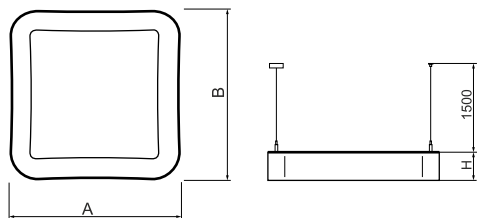

Product information

Category	Architectural luminaires
Family	ARTSHAPE SQ LED
Name	ARTSHAPE SQ LED SMALL FULL SUSPENDED 12000 PLX E 34 840 / S-1,5M
Index	19.4019.1621.34

Light and electrical data

Light source	LED
Luminous flux LED [lm]	11358
LED power [W]	85
Luminaire luminous flux [lm]	8353
Power of luminaire [W]	93
Luminaire's light efficiency [lm/W]	89,8
Color of the light [K]	4000
CRI	>80
SDCM (LED sources)	3
Beam angle [°]	(C0-C180) / (C90-C270) - 111,2° / 114,2°
Photobiological risk class (IEC/EN 62471)	RG0
Protection against electric shock	I
Protection degree	IP20
Voltage	220..240 V, 50..60 Hz
Lifetime of LED sources [h]	60000
Lx/By	L80/B10
Operating temperature range [°C]	0 ÷ 30
Driver	standard on/off (E)
Power factor cos φ	>0,95
Circuit load capacity	9 (B10), 15 (B16), 15 (C10), 24 (C16)

Mechanical data

Assembly	surface mounted on slings
Material	aluminum
Color	RAL 9016 (white)
Diffuser	PLX (PMMA opal)
Impact resistant	IK04
Weight [kg]	7,69
Dimensions [mm]	660 x 660 x 85

A graph of light

Accessories

Index 6E1-500OKW1P-3
Name SUSPENSION NEW TYPE-J 34
LENGHT 1,5M WIRE 3X 1-POINT

Index 19.3272.1205.00
Name SUSPENSION NEW TYPE-E
LENGHT-1,5 METER WITHOUT
WIRE 1-POINT