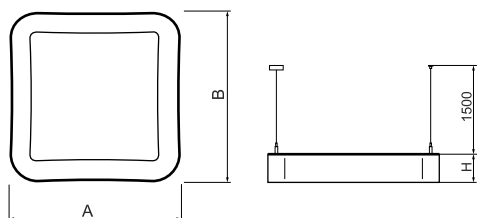

Product information

Category	Architectural luminaires
Family	ARTSHAPE SQ LED
Name	ARTSHAPE SQ LED SMALL FULL SUSPENDED 12000 PLX E 34 840 / S-1,5M
Index	19.4019.1621.34

Light and electrical data

Light source	LED
Luminous flux LED [lm]	11358
LED power [W]	85
Luminaire luminous flux [lm]	8353
Power of luminaire [W]	93
Luminaire's light efficiency [lm/W]	89,8
Color of the light [K]	4000
CRI	>80
SDCM (LED sources)	3
Beam angle [°]	(C0-C180) / (C90-C270) - 111,2° / 114,2°
Photobiological risk class (IEC/EN 62471)	RG0
Protection against electric shock	I
Protection degree	IP20
Voltage	220..240 V, 50..60 Hz
Lifetime of LED sources [h]	60000
Lx/By	L80/B10
Operating temperature range [°C]	0 ÷ 30
Driver	standard on/off (E)
Power factor cos φ	>0,95
Circuit load capacity	9 (B10), 15 (B16), 15 (C10), 24 (C16)

Mechanical data

Assembly	surface mounted on slings
Material	aluminum
Color	RAL 9016 (white)
Diffuser	PLX (PMMA opal)
Impact resistant	IK04
Weight [kg]	7,69
Dimensions [mm]	660 x 660 x 85

A graph of light

Accessories

Index 6E1-500OKW1P-3

Name SUSPENSION NEW TYPE-J 34
LENGHT 1,5M WIRE 3X 1-POINT

Index 19.3272.1205.00

Name SUSPENSION NEW TYPE-E
LENGHT-1,5 METER WITHOUT
WIRE 1-POINT