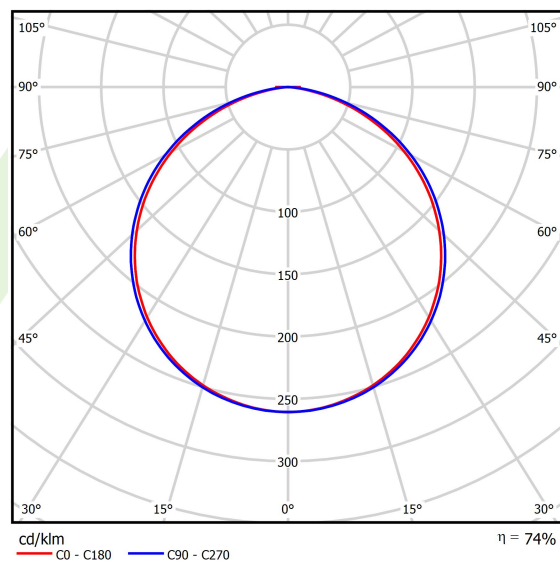

Product information

Category	Architectural luminaires
Family	ARTSHAPE SQ LED
Name	ARTSHAPE SQ LED SMALL FULL SUSPENDED 12000 PLX E 34 840 / S-1,5M
Index	19.4019.1621.34

Light and electrical data

Light source	LED
Luminous flux LED [lm]	11358
LED power [W]	85
Luminaire luminous flux [lm]	8353
Power of luminaire [W]	93
Luminaire's light efficiency [lm/W]	89,8
Color of the light [K]	4000
CRI	>80
SDCM (LED sources)	3
Beam angle [°]	(C0-C180) / (C90-C270) - 111,2° / 114,2°
Photobiological risk class (IEC/EN 62471)	RG0
Protection against electric shock	I
Protection degree	IP20
Voltage	220..240 V, 50..60 Hz
Lifetime of LED sources [h]	60000
Lx/By	L80/B10
Operating temperature range [°C]	0 ÷ 30
Driver	standard on/off (E)
Power factor cos φ	>0,95
Circuit load capacity	9 (B10), 15 (B16), 15 (C10), 24 (C16)

Mechanical data

Assembly	surface mounted on slings
Material	aluminum
Color	RAL 9016 (white)
Diffuser	PLX (PMMA opal)
Impact resistant	IK04
Weight [kg]	7,69
Dimensions [mm]	660 x 660 x 85

A graph of light