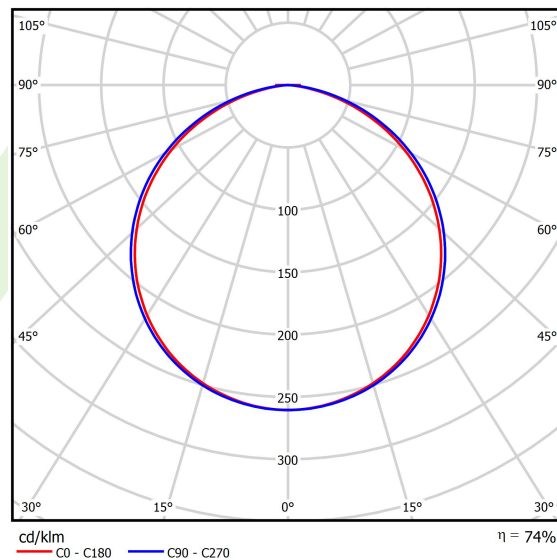

Product information

Category	Architectural luminaires
Family	ARTSHAPE SQ LED
Name	ARTSHAPE SQ LED SMALL FULL SUSPENDED 12000 PLX E 34 840 / S-1,5M
Index	19.4019.1621.34

Light and electrical data

Light source	LED
Luminous flux LED [lm]	11358
LED power [W]	85
Luminaire luminous flux [lm]	8353
Power of luminaire [W]	93
Luminaire's light efficiency [lm/W]	89,8
Color of the light [K]	4000
CRI	>80
SDCM (LED sources)	3
Beam angle [°]	(C0-C180) / (C90-C270) - 111,2° / 114,2°
Photobiological risk class (IEC/EN 62471)	RG0
Protection against electric shock	I
Protection degree	IP20
Voltage	220..240 V, 50..60 Hz
Lifetime of LED sources [h]	60000
Lx/By	L80/B10
Operating temperature range [°C]	0 ÷ 30
Driver	standard on/off (E)
Power factor cos φ	>0,95
Circuit load capacity	9 (B10), 15 (B16), 15 (C10), 24 (C16)

Mechanical data

Assembly	surface mounted on slings
Material	aluminum
Color	RAL 9016 (white)
Diffuser	PLX (PMMA opal)
Impact resistant	IK04
Weight [kg]	7,69
Dimensions [mm]	660 x 660 x 85

A graph of light