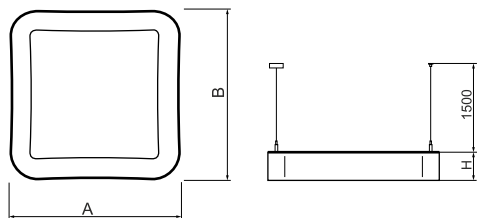

Product information

Category	Architectural luminaires
Family	ARTSHAPE SQ LED
Name	ARTSHAPE SQ LED SMALL FULL SUSPENDED 4500 PLX E 34 840 / S-1,5M
Index	19.4019.1221.34

Light and electrical data

Light source	LED
Luminous flux LED [lm]	4455
LED power [W]	32
Luminaire luminous flux [lm]	3276
Power of luminaire [W]	35
Luminaire's light efficiency [lm/W]	93,6
Color of the light [K]	4000
CRI	>80
SDCM (LED sources)	3
Beam angle [°]	(C0-C180) / (C90-C270) - 111,2° / 114,2°
Photobiological risk class (IEC/EN 62471)	RG0
Protection against electric shock	I
Protection degree	IP20
Voltage	220..240 V, 50..60 Hz
Lifetime of LED sources [h]	60000
Lx/By	L80/B10
Operating temperature range [°C]	0 ÷ 30
Driver	standard on/off (E)
Power factor cos φ	>0,95
Circuit load capacity	19 (B10), 30 (B16), 31 (C10), 50 (C16)

Mechanical data

Assembly	surface mounted on slings
Material	aluminum
Color	RAL 9016 (white)
Diffuser	PLX (PMMA opal)
Impact resistant	IK04
Weight [kg]	6,45
Dimensions [mm]	660 x 660 x 85

A graph of light

Accessories

Index 6E1-500OKW1P-3

Name SUSPENSION NEW TYPE-J 34
LENGHT 1,5M WIRE 3X 1-POINT

Index 19.3272.1205.00

Name SUSPENSION NEW TYPE-E
LENGHT-1,5 METER WITHOUT
WIRE 1-POINT