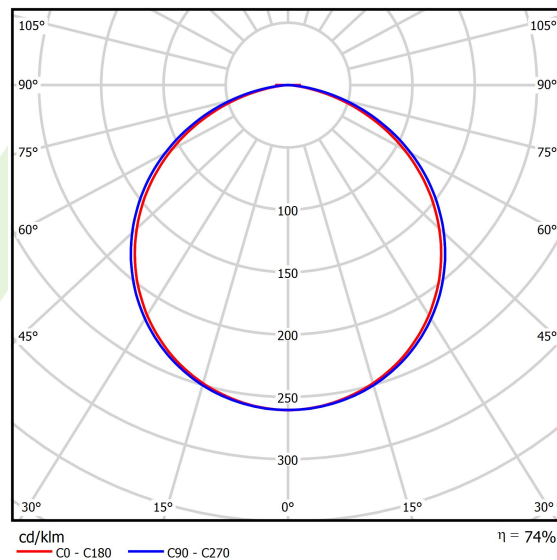

Product information

Category	Architectural luminaires
Family	ARTSHAPE SQ LED
Name	ARTSHAPE SQ LED SMALL FULL SUSPENDED 4500 PLX E 34 840 / S-1,5M
Index	19.4019.1221.34

Light and electrical data

Light source	LED
Luminous flux LED [lm]	4455
LED power [W]	32
Luminaire luminous flux [lm]	3276
Power of luminaire [W]	35
Luminaire's light efficiency [lm/W]	93,6
Color of the light [K]	4000
CRI	>80
SDCM (LED sources)	3
Beam angle [°]	(C0-C180) / (C90-C270) - 111,2° / 114,2°
Photobiological risk class (IEC/EN 62471)	RG0
Protection against electric shock	I
Protection degree	IP20
Voltage	220..240 V, 50..60 Hz
Lifetime of LED sources [h]	60000
Lx/By	L80/B10
Operating temperature range [°C]	0 ÷ 30
Driver	standard on/off (E)
Power factor cos φ	>0,95
Circuit load capacity	19 (B10), 30 (B16), 31 (C10), 50 (C16)

Mechanical data

Assembly	surface mounted on slings
Material	aluminum
Color	RAL 9016 (white)
Diffuser	PLX (PMMA opal)
Impact resistant	IK04
Weight [kg]	6,45
Dimensions [mm]	660 x 660 x 85

A graph of light