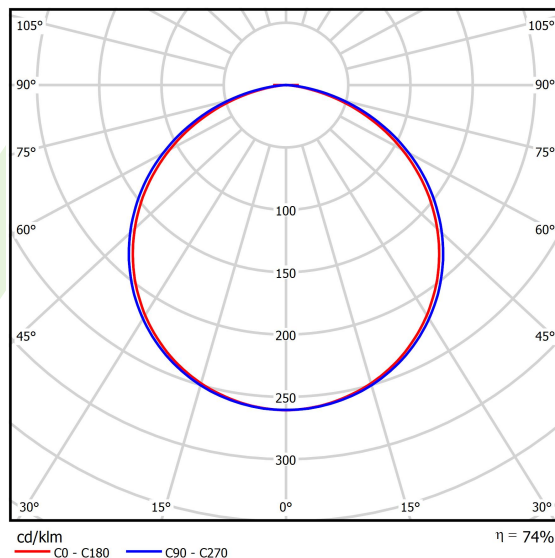

Product information

Category	Architectural luminaires
Family	ARTSHAPE SQ LED
Name	ARTSHAPE SQ LED SMALL FULL SUSPENDED 4500 PLX E 34 840 / S-1,5M
Index	19.4019.1221.34
EAN	5902107200435

Light and electrical data

Light source	LED
Luminous flux LED [lm]	4455
LED power [W]	32
Luminaire luminous flux [lm]	3276
Power of luminaire [W]	35
Luminaire's light efficiency [lm/W]	93,6
Color of the light [K]	4000
CRI	>80
SDCM (LED sources)	3
Beam angle [°]	(C0-C180) / (C90-C270) - 111,2° / 114,2°
Photobiological risk class (IEC/EN 62471)	RG0
Protection against electric shock	I
Protection degree	IP20
Voltage	220..240 V, 50..60 Hz
Lifetime of LED sources [h]	100000
Lx/By	L80/B10
Operating temperature range [°C]	0 ÷ 30
Driver	standard on/off (E)
Power factor cos φ	>0,95
Circuit load capacity	19 (B10), 30 (B16), 31 (C10), 50 (C16)

Mechanical data

Assembly	surface mounted on slings
Material	aluminum
Color	RAL 9016 (white)
Diffuser	PLX (PMMA opal)
Impact resistant	IK04
Weight [kg]	6,45
Dimensions [mm]	660 x 660 x 85

A graph of light