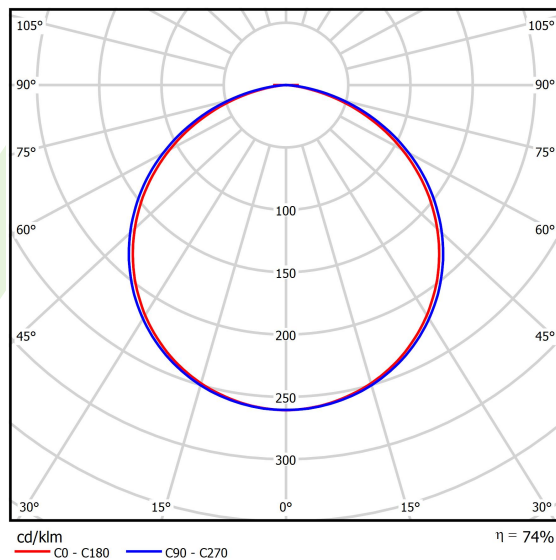

Product information

Category	Architectural luminaires
Family	ARTSHAPE SQ LED
Name	ARTSHAPE SQ LED SMALL FULL SUSPENDED 4500 PLX E 34 840 / S-1,5M
Index	19.4019.1221.34

Light and electrical data

Light source	LED
Luminous flux LED [lm]	4455
LED power [W]	32
Luminaire luminous flux [lm]	3276
Power of luminaire [W]	35
Luminaire's light efficiency [lm/W]	93,6
Color of the light [K]	4000
CRI	>80
SDCM (LED sources)	3
Beam angle [°]	(C0-C180) / (C90-C270) - 111,2° / 114,2°
Photobiological risk class (IEC/EN 62471)	RG0
Protection against electric shock	I
Protection degree	IP20
Voltage	220..240 V, 50..60 Hz
Lifetime of LED sources [h]	60000
Lx/By	L80/B10
Operating temperature range [°C]	0 ÷ 30
Driver	standard on/off (E)
Power factor cos φ	>0,95
Circuit load capacity	19 (B10), 30 (B16), 31 (C10), 50 (C16)

Mechanical data

Assembly	surface mounted on slings
Material	aluminum
Color	RAL 9016 (white)
Diffuser	PLX (PMMA opal)
Impact resistant	IK04
Weight [kg]	6,45
Dimensions [mm]	660 x 660 x 85

A graph of light