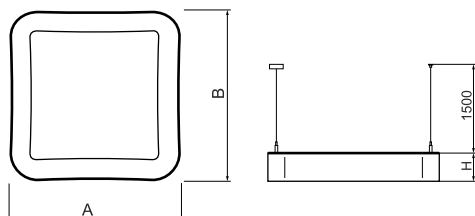

## Product information

Category	Architectural luminaires
Family	ARTSHAPE SQ LED
Name	ARTSHAPE SQ LED LARGE EDGE UP&DOWN 6800/16000 PLX E 34 840 / S-1,5M
Index	19.4018.3321.34

## Light and electrical data

Light source	LED
Luminous flux LED [lm]	6992/15840
LED power [W]	53/112
Luminaire luminous flux [lm]	14510
Power of luminaire [W]	185
Luminaire's light efficiency [lm/W]	78,4
Color of the light [K]	4000
CRI	>80
SDCM (LED sources)	4
Beam angle [°]	(C0-C180) / (C90-C270) - 113,4° / 111,8°
Protection against electric shock	I
Protection degree	IP40
Voltage	220..240 V, 50..60 Hz
Lifetime of LED sources [h]	35000
Lx/By	L80/B10
Operating temperature range [°C]	0 ÷ 30
Driver	standard on/off (E)
Power factor cos φ	>0,95
Circuit load capacity	5 (B10), 7 (B16), 8 (C10), 12 (C16)

## Mechanical data

Assembly	surface mounted on slings
Material	aluminum
Color	RAL 9016 (white)
Diffuser	PLX (PMMA opal)
Impact resistant	IK04
Dimensions [mm]	1200 x 1200 x 85