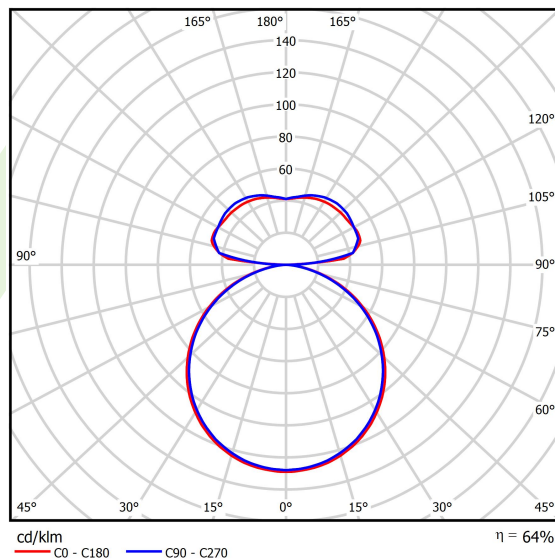

Mechanical data

Assembly	surface mounted on slings
Material	aluminum
Color	RAL 9016 (white)
Diffuser	PLX (PMMA opal)
Impact resistant	IK04
Dimensions [mm]	1200 x 1200 x 85

A graph of light

Accessories

Index 19.3272.0429.34
Name SUSPENSION NEW TYPE-J 34
LENGHT 1,5M WIRE 3X 1-POINT

Index 19.3272.1205.00
Name SUSPENSION NEW TYPE-E
LENGHT-1,5 METER WITHOUT
WIRE 1-POINT