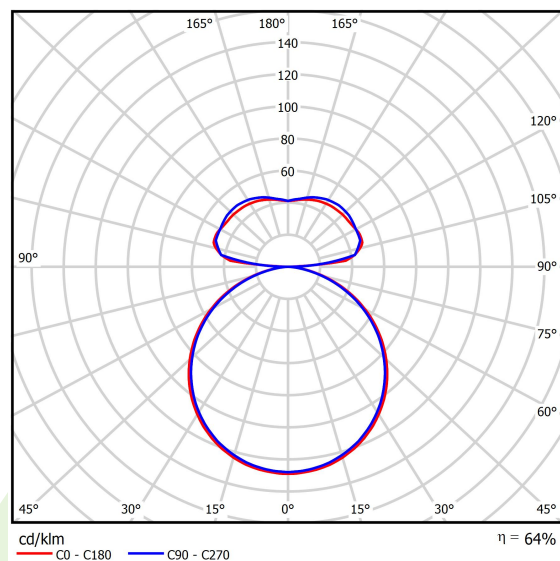

Product information

Category	Architectural luminaires
Family	ARTSHAPE SQ LED
Name	ARTSHAPE SQ LED LARGE EDGE UP&DOWN 6800/16000 PLX E 34 840 / S-1,5M
Index	19.4018.3321.34

Light and electrical data

Light source	LED
Luminous flux LED [lm]	6992/15840
LED power [W]	53/112
Luminaire luminous flux [lm]	14510
Power of luminaire [W]	185
Luminaire's light efficiency [lm/W]	78,4
Color of the light [K]	4000
CRI	>80
SDCM (LED sources)	4
Beam angle [°]	(C0-C180) / (C90-C270) - 113,4° / 111,8°
Protection against electric shock	I
Protection degree	IP40
Voltage	220..240 V, 50..60 Hz
Lifetime of LED sources [h]	35000
Lx/By	L80/B10
Operating temperature range [°C]	0 ÷ 30
Driver	standard on/off (E)
Power factor cos φ	>0,95
Circuit load capacity	5 (B10), 7 (B16), 8 (C10), 12 (C16)

Mechanical data

Assembly	surface mounted on slings
Material	aluminum
Color	RAL 9016 (white)
Diffuser	PLX (PMMA opal)
Impact resistant	IK04
Dimensions [mm]	1200 x 1200 x 85

A graph of light

Accessories

Index 6E1-500OKW1P-3

Name SUSPENSION NEW TYPE-J 34
LENGHT 1,5M WIRE 3X 1-POINT

Index 19.3272.1205.00

Name SUSPENSION NEW TYPE-E
LENGHT-1,5 METER WITHOUT
WIRE 1-POINT