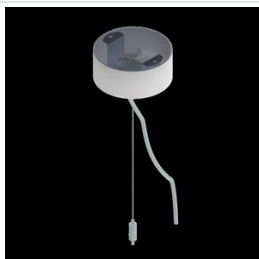

Product: ARTSHAPE SQ LED LARGE EDGE UP&DOWN 6800/16000 PLX E 34 840 / S-1,5M

Index: 19.4018.3321.34

Description

Modernistic architectural luminaire in shapes of popular geometrical figures and fashionable design of simple form. The luminaire is adjusted to be mounted on slings. It is equipped with highly efficient LED light sources. Various options of luminous flux and colour temperature are available. The sides of the shade are made of thin-walled aluminium profile. In combination with a possibility of painting according to RAL palette, the luminaires allow to achieve a unique arrangement of various premises. Perfectly even surface-emitting is made of material which has very good light transmittance factor and has good diffusion parameters. This luminaire is dedicated to room of high stylistic requirements. It is perfect for hotel atrium, office receptions, architectural studios, conference rooms or halls and corridors in exclusive buildings as well as for theatres or modern shops in shopping centres. Direct-indirect light distribution.

Mechanical data

Assembly	surface mounted on slings
Material	aluminum
Color	RAL 9016 (white)
Diffuser	PLX (PMMA opal)
Impact resistant	IK04
Dimensions [mm]	1200 x 1200 x 85

A graph of light

Accessories

Index 19.3272.0429.34
Name SUSPENSION NEW TYPE-J 34
LENGHT 1,5M WIRE 3X 1-POINT

Index 19.3272.1205.00
Name SUSPENSION NEW TYPE-E
LENGHT-1,5 METER WITHOUT
WIRE 1-POINT