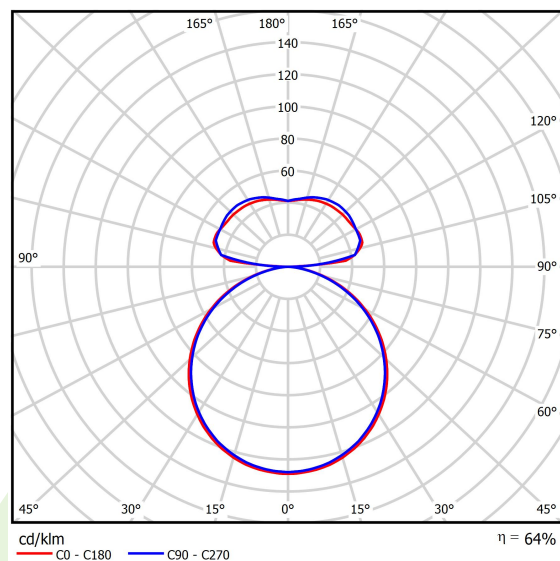

A graph of light